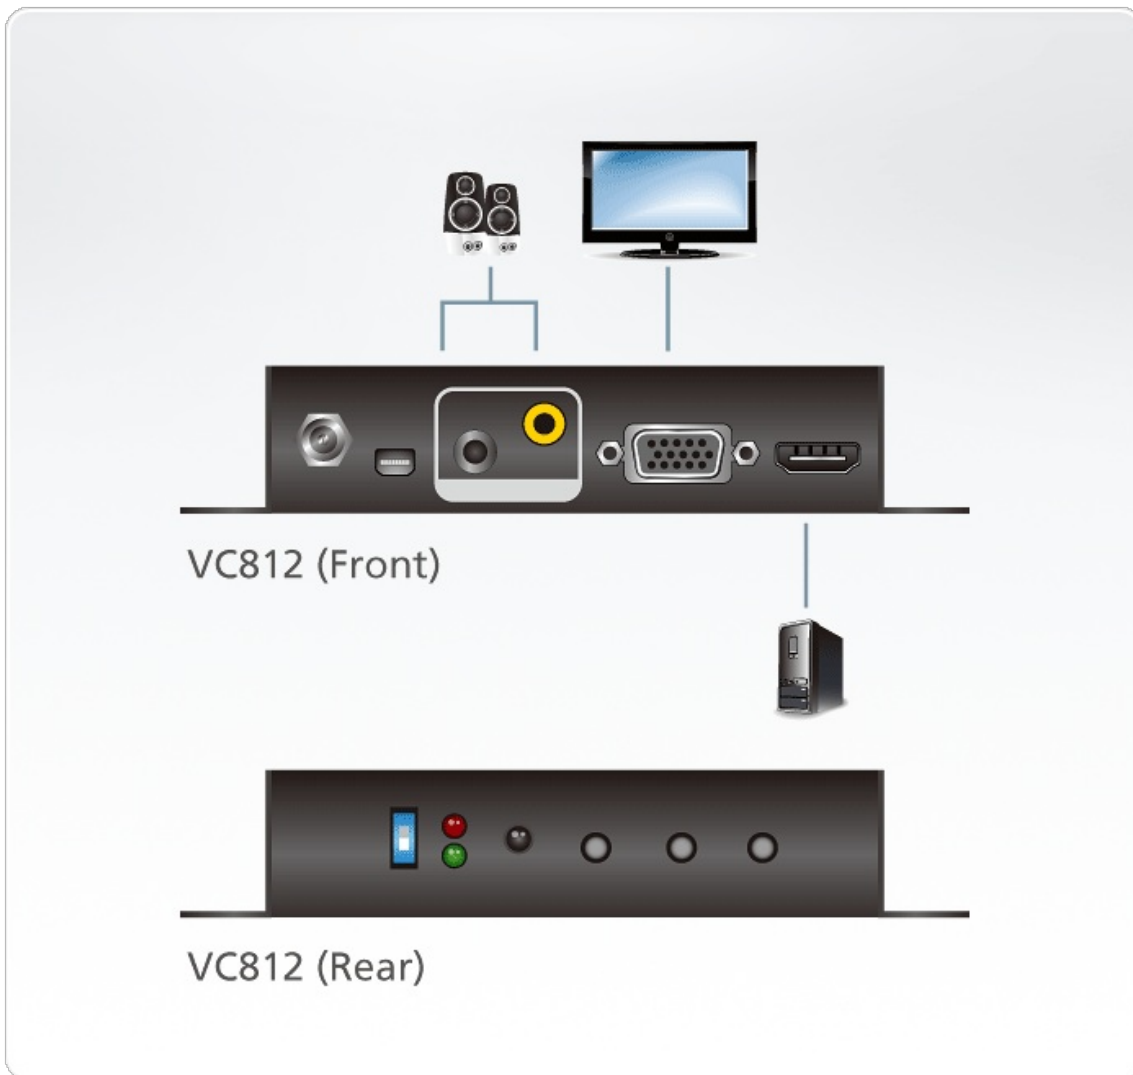

Diagram

ATEN International Co., Ltd.

3F., No.125, Sec. 2, Datong Rd., Sijhih District., New Taipei City 221, Taiwan
Phone: 886-2-8692-6789 Fax: 886-2-8692-6767
www.aten.com E-mail: marketing@aten.com

© Copyright 2015 ATEN® International Co., Ltd.
ATEN and the ATEN logo are trademarks of ATEN International Co., Ltd.
All rights reserved. All other trademarks are the property of their respective owners.