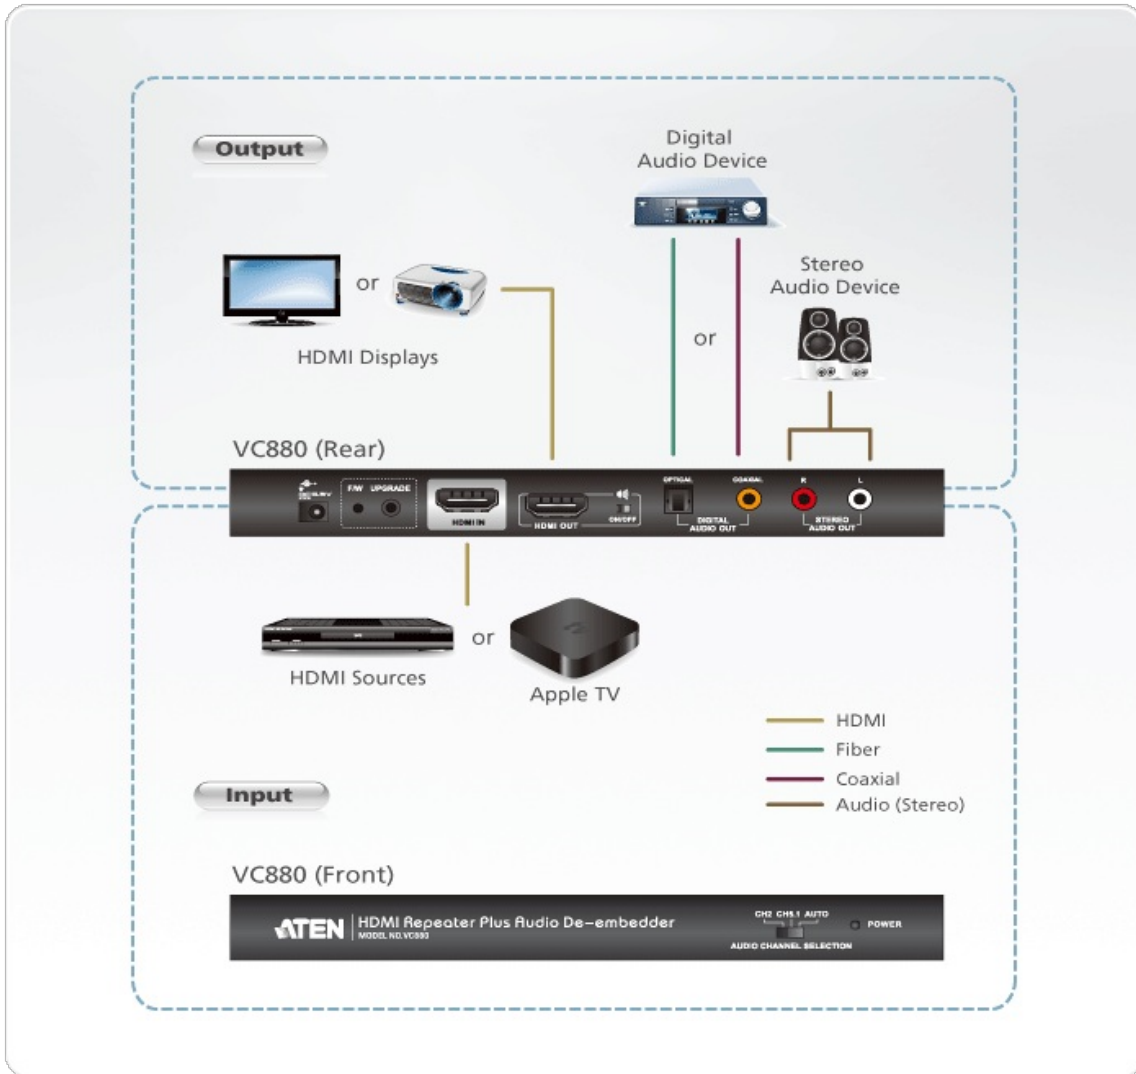

Diagram

ATEN International Co., Ltd.

3F., No.125, Sec. 2, Datong Rd., Sijhih District., New Taipei City 221, Taiwan
Phone: 886-2-8692-6789 Fax: 886-2-8692-6767
www.aten.com E-mail: marketing@aten.com

© Copyright 2015 ATEN® International Co., Ltd.
ATEN and the ATEN logo are trademarks of ATEN International Co., Ltd.
All rights reserved. All other trademarks are the property of their respective owners.