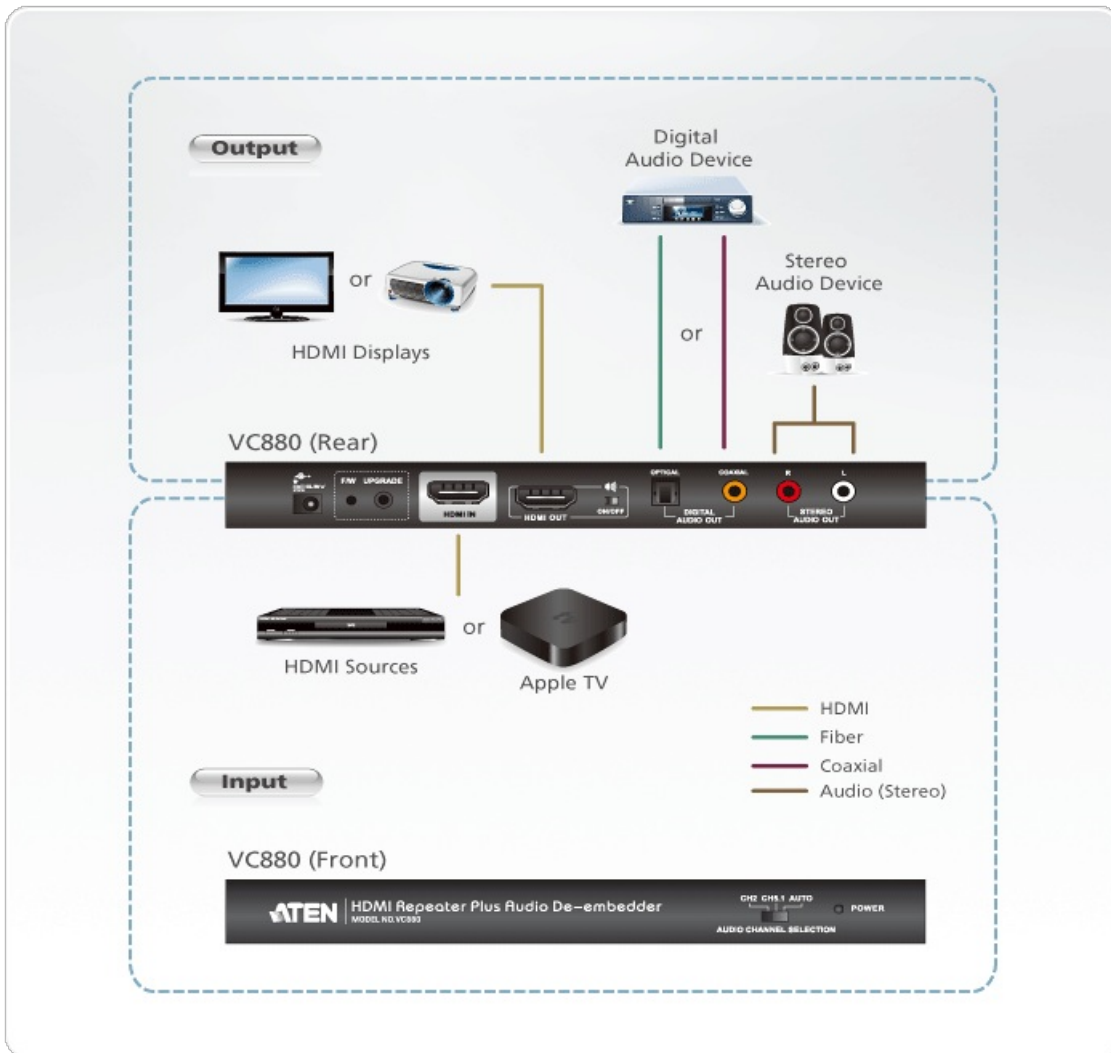

Diagram

ATEN International Co., Ltd.

3F., No.125, Sec. 2, Datong Rd., Sijhih District., New Taipei City 221, Taiwan
Phone: 886-2-8692-6789 Fax: 886-2-8692-6767
www.aten.com E-mail: marketing@aten.com

© Copyright 2015 ATEN® International Co., Ltd.
ATEN and the ATEN logo are trademarks of ATEN International Co., Ltd.
All rights reserved. All other trademarks are the property of their
respective owners.