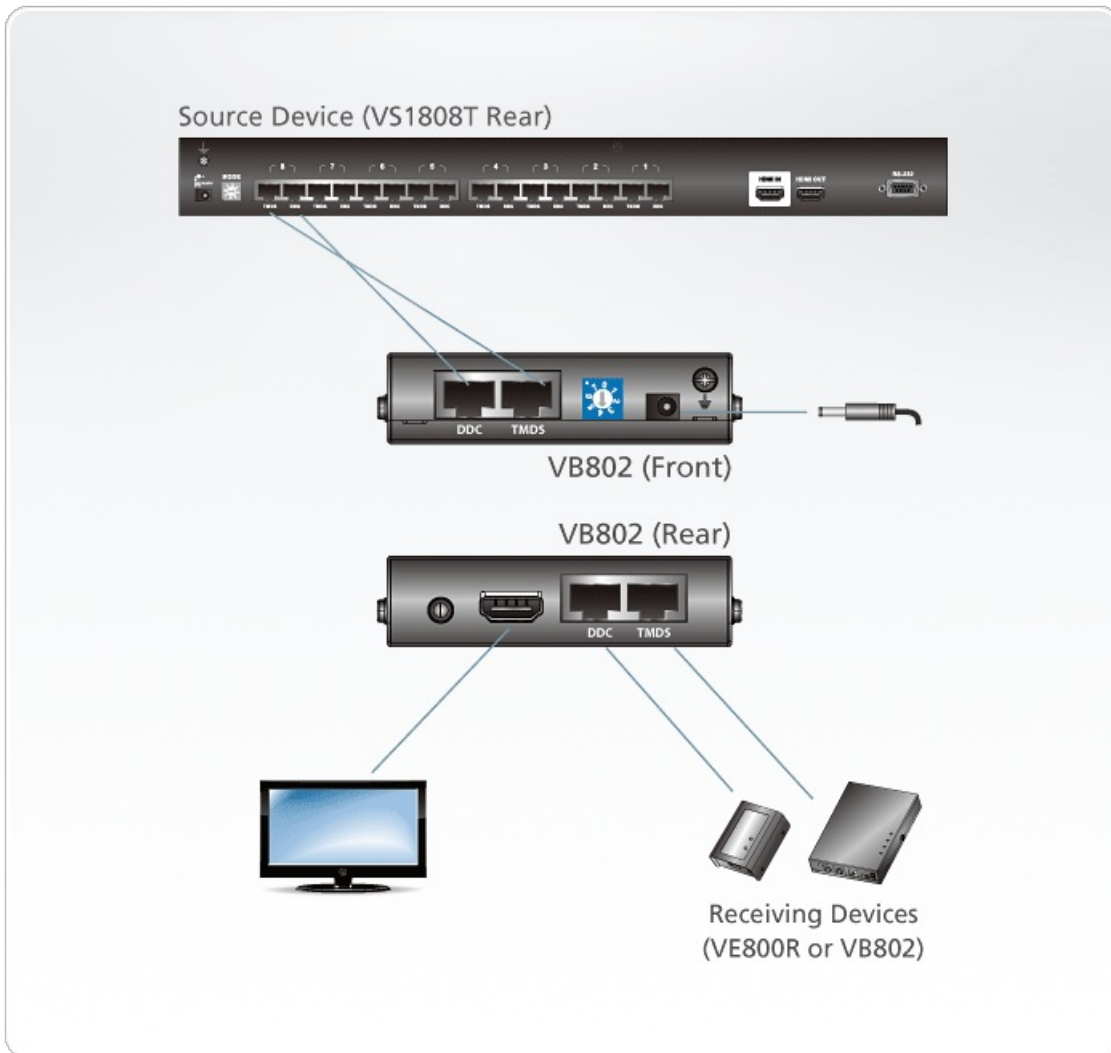

Diagram

ATEN International Co., Ltd.

3F., No.125, Sec. 2, Datong Rd., Sijhih District., New Taipei City 221, Taiwan
Phone: 886-2-8692-6789 Fax: 886-2-8692-6767
www.aten.com E-mail: marketing@aten.com

© Copyright 2015 ATEN® International Co., Ltd.
ATEN and the ATEN logo are trademarks of ATEN International Co., Ltd.
All rights reserved. All other trademarks are the property of their respective owners.