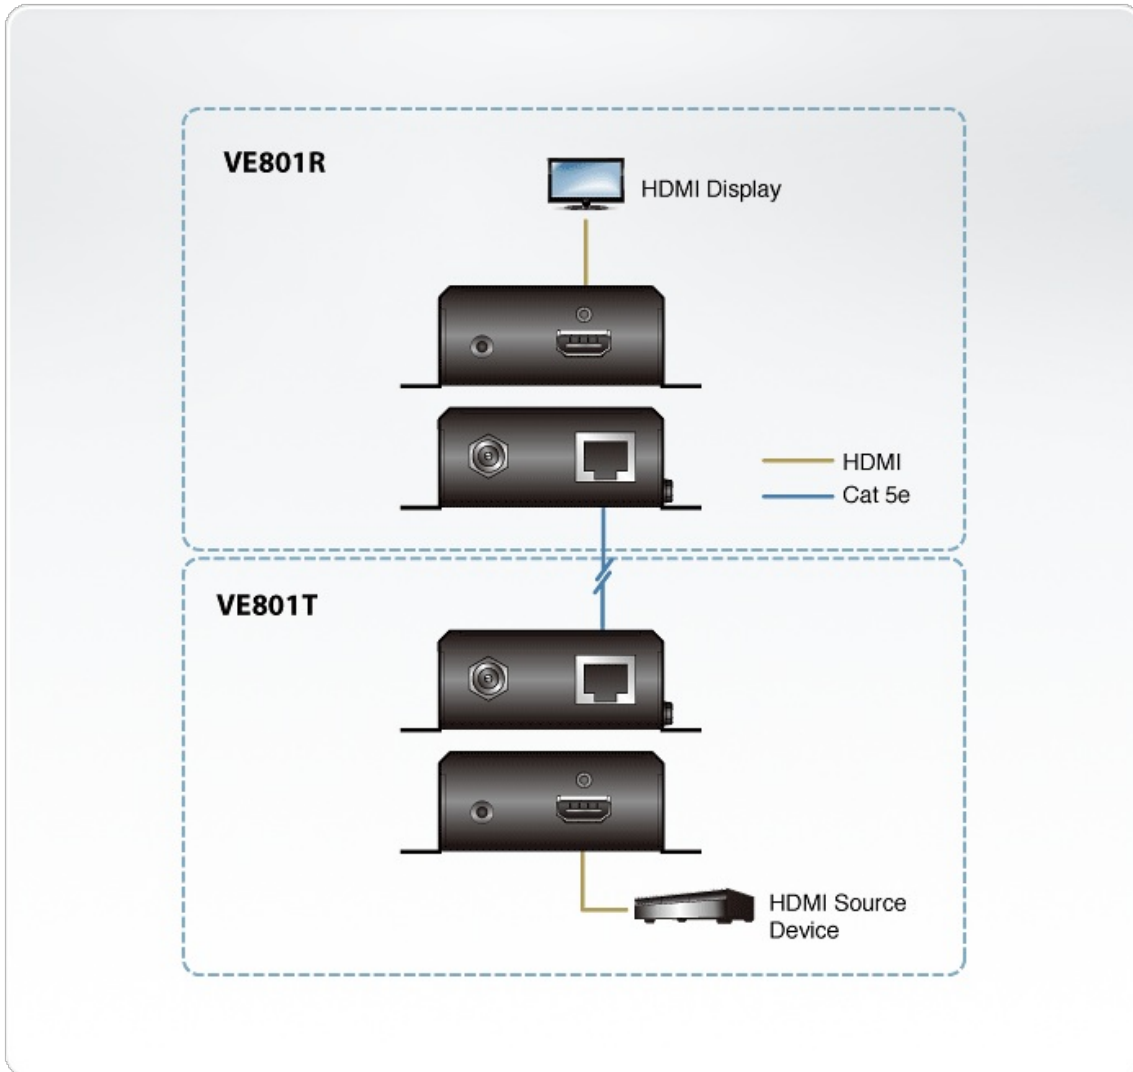

Diagram

ATEN International Co., Ltd.

3F., No.125, Sec. 2, Datong Rd., Sijhih District., New Taipei City 221, Taiwan
Phone: 886-2-8692-6789 Fax: 886-2-8692-6767
www.aten.com E-mail: marketing@aten.com

© Copyright 2015 ATEN® International Co., Ltd.
ATEN and the ATEN logo are trademarks of ATEN International Co., Ltd.
All rights reserved. All other trademarks are the property of their respective owners.