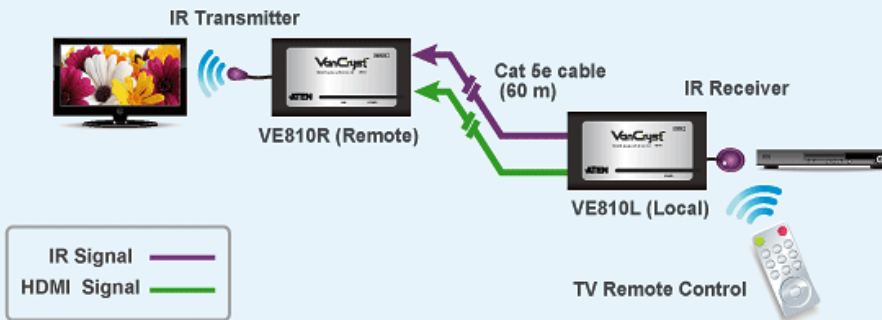

Application 2 Remote Control of your HDMI Display

ATEN International Co., Ltd.

3F., No.125, Sec. 2, Datong Rd., Sijhih District., New Taipei City 221, Taiwan
Phone: 886-2-8692-6789 Fax: 886-2-8692-6767
www.aten.com E-mail: marketing@aten.com

© Copyright 2015 ATEN® International Co., Ltd.
ATEN and the ATEN logo are trademarks of ATEN International Co., Ltd.
All rights reserved. All other trademarks are the property of their respective owners.