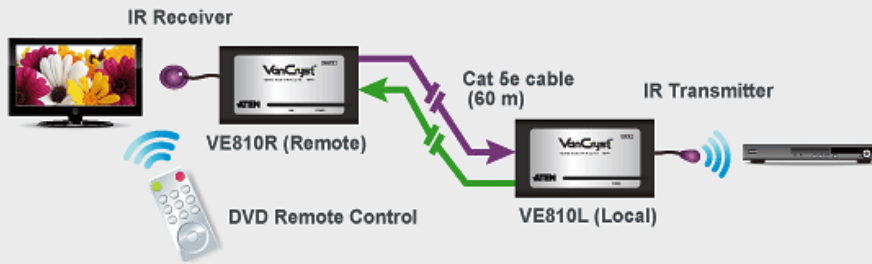

Diagram

Application 1 Remote Control of your HDMI Device