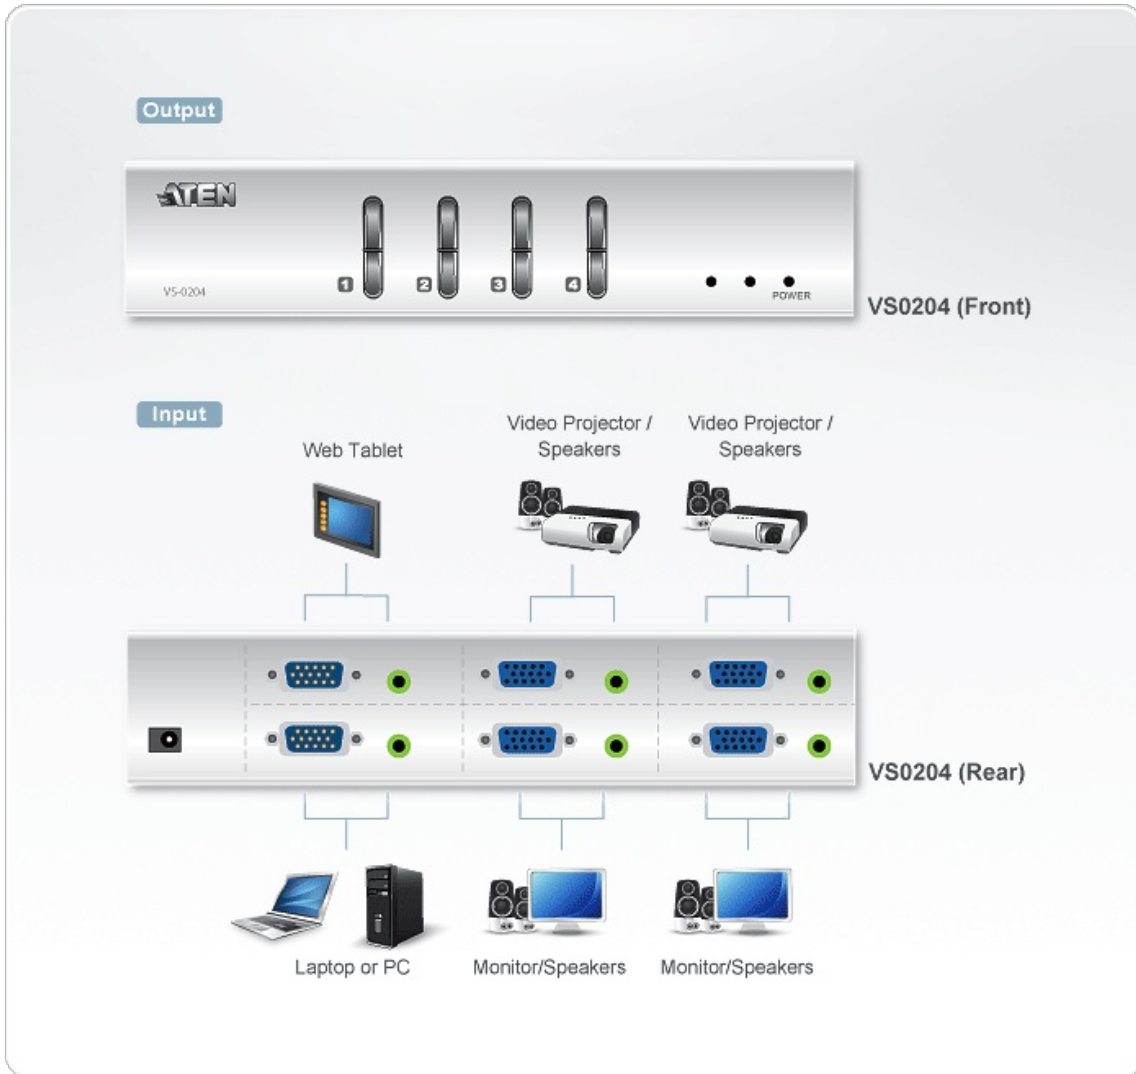

Diagram

ATEN International Co., Ltd.

3F., No.125, Sec. 2, Datong Rd., Sijhih District., New Taipei City 221, Taiwan
Phone: 886-2-8692-6789 Fax: 886-2-8692-6767
www.aten.com E-mail: marketing@aten.com

© Copyright 2015 ATEN® International Co., Ltd.
ATEN and the ATEN logo are trademarks of ATEN International Co., Ltd.
All rights reserved. All other trademarks are the property of their respective owners.