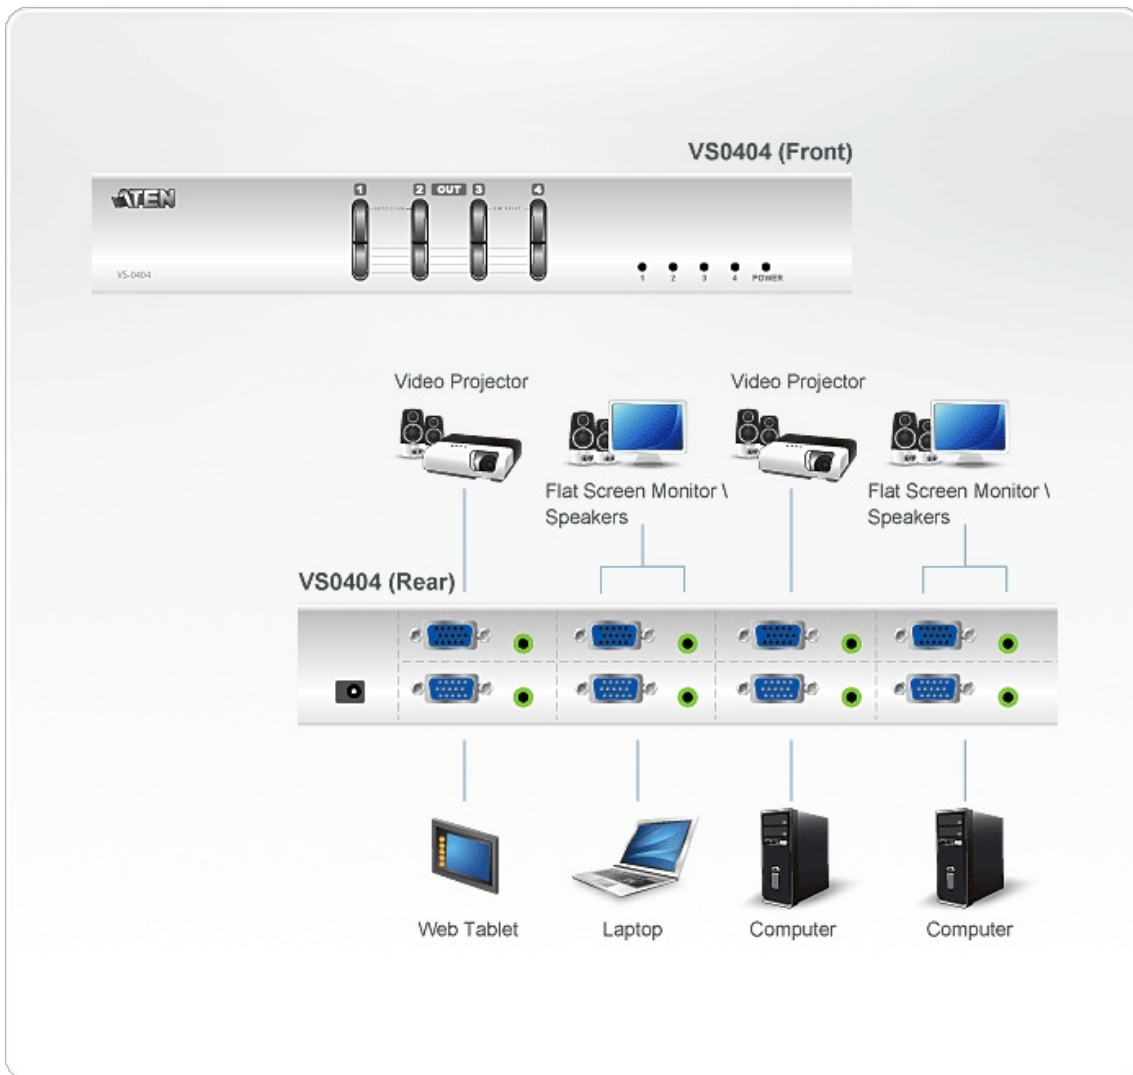

Diagram

ATEN International Co., Ltd.

3F., No.125, Sec. 2, Datong Rd., Sijhih District., New Taipei City 221, Taiwan
Phone: 886-2-8692-6789 Fax: 886-2-8692-6767
www.aten.com E-mail: marketing@aten.com

© Copyright 2015 ATEN® International Co., Ltd.
ATEN and the ATEN logo are trademarks of ATEN International Co., Ltd.
All rights reserved. All other trademarks are the property of their
respective owners.