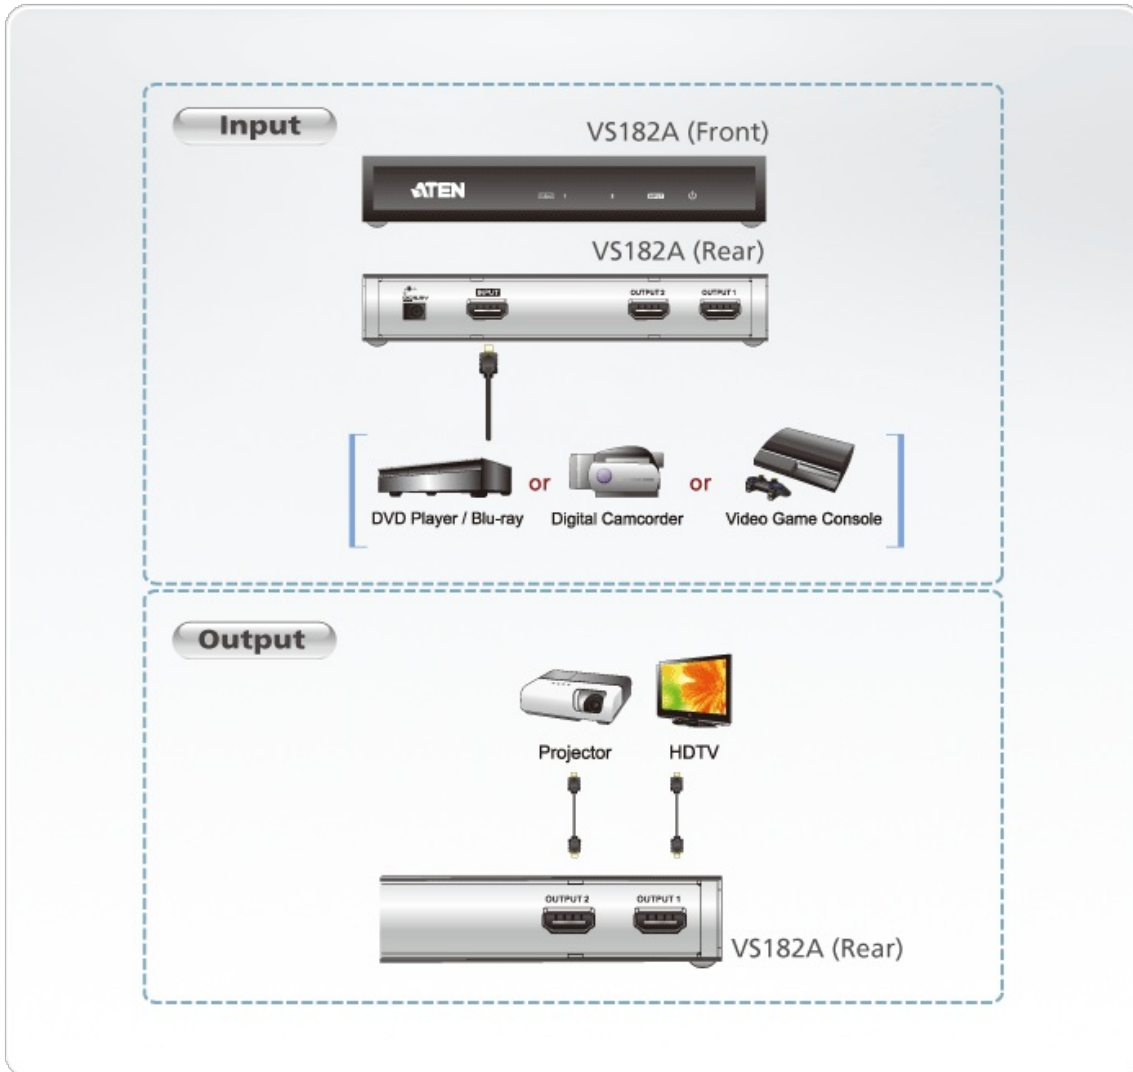

Diagram

ATEN International Co., Ltd.

3F., No.125, Sec. 2, Datong Rd., Sijhih District., New Taipei City 221, Taiwan
Phone: 886-2-8692-6789 Fax: 886-2-8692-6767
www.aten.com E-mail: marketing@aten.com

© Copyright 2015 ATEN® International Co., Ltd.
ATEN and the ATEN logo are trademarks of ATEN International Co., Ltd.
All rights reserved. All other trademarks are the property of their respective owners.