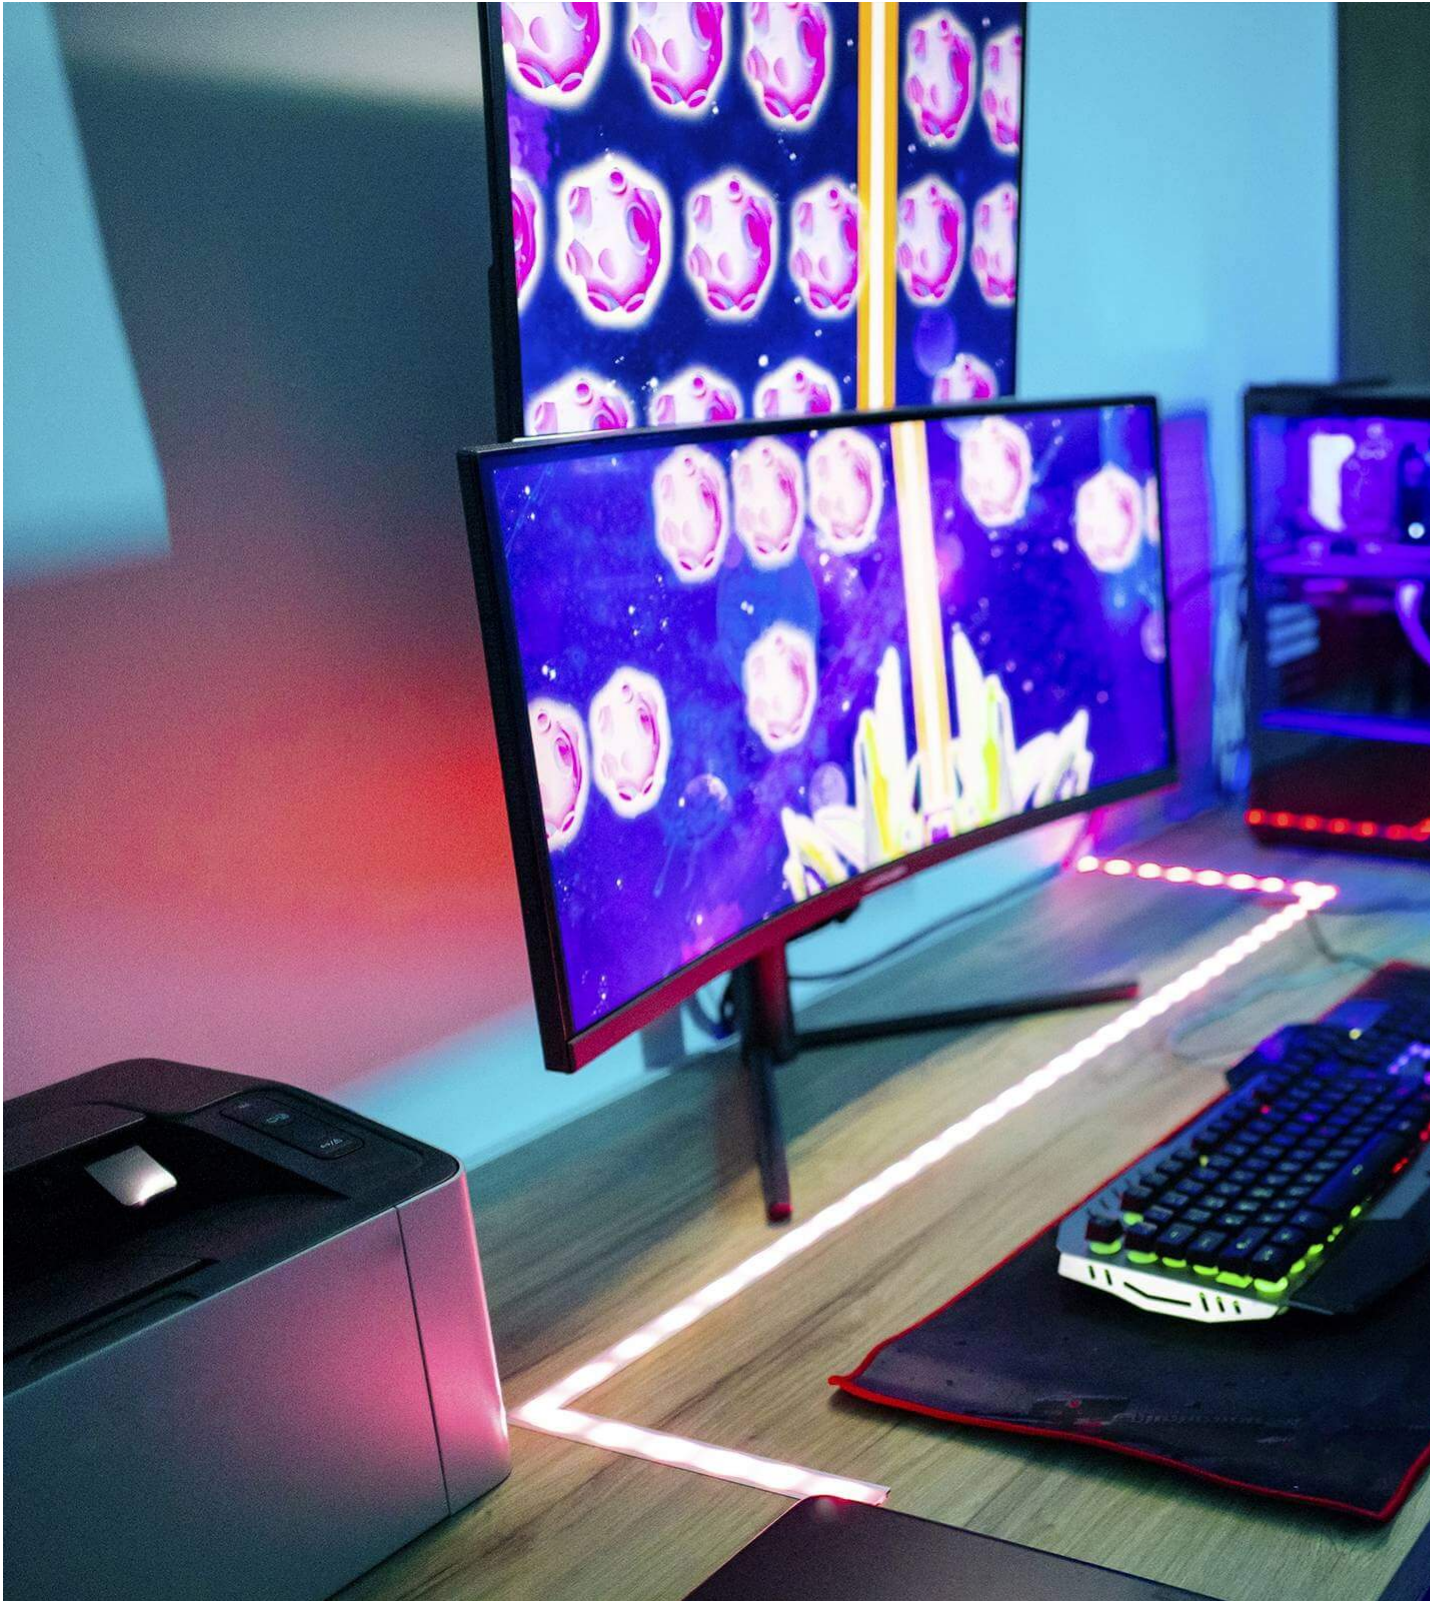

Live Game Streaming

[Previous](#) [Next](#)

Commitment to Best Quality

Each product is rigorously tested under diverse environmental conditions to ensure high-quality, reliable, and cost-effective performance for our customers.