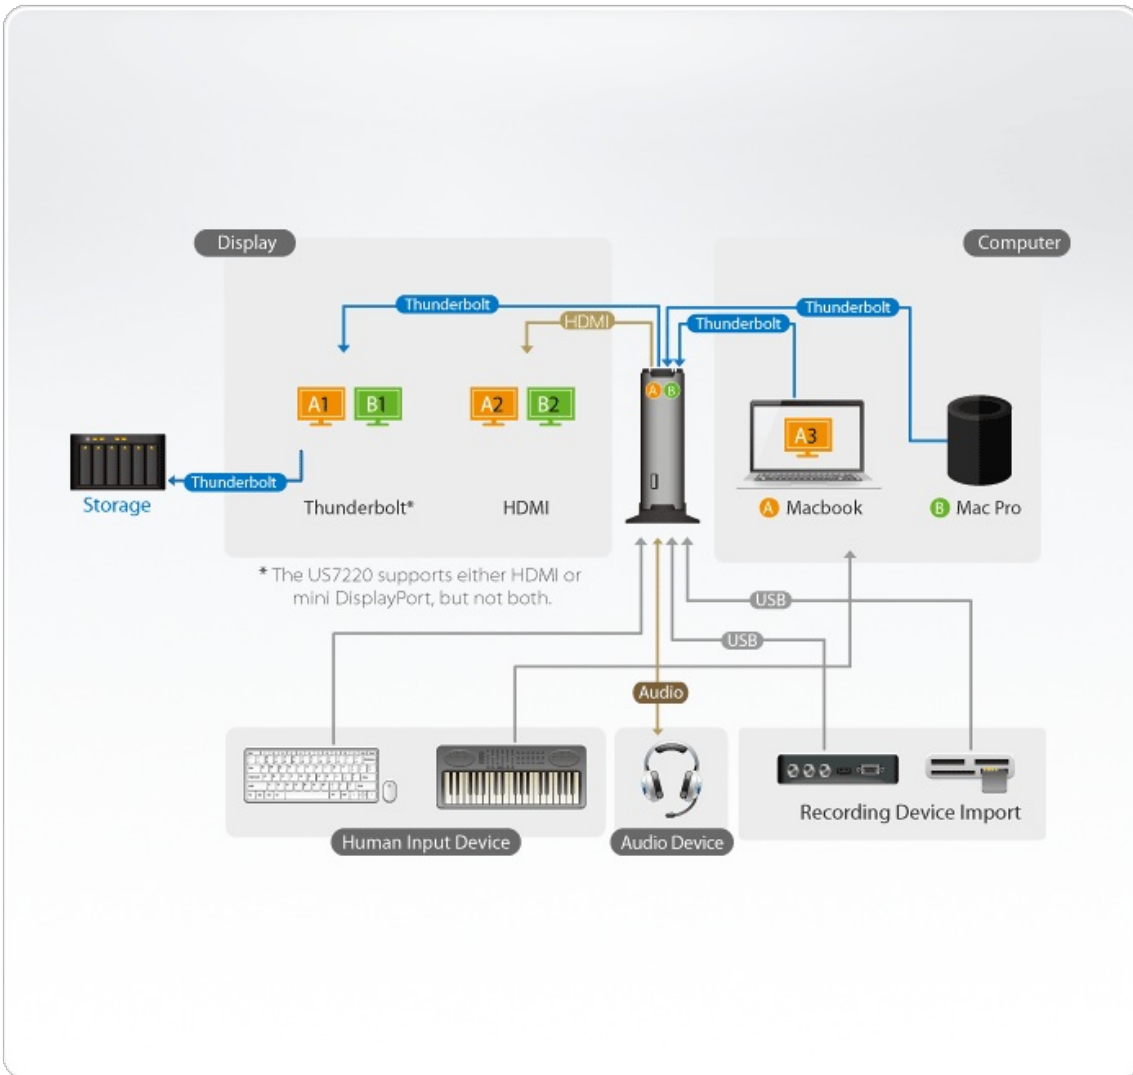

Dimensions (L x W x H)	5.70 x 9.75 x 19.19 cm (2.24 x 3.84 x 7.56 in.)
Note	For some of rack mount products, please note that the standard physical dimensions of WxDxH are expressed using a LxWxH format.

Diagram

ATEN International Co., Ltd.

3F, No.125, Sec. 2, Datong Rd., Sijhih District., New Taipei City 221, Taiwan
Phone: 886-2-8692-6789 Fax: 886-2-8692-6767
www.aten.com E-mail: marketing@aten.com

© Copyright 2015 ATEN® International Co., Ltd.
ATEN and the ATEN logo are trademarks of ATEN International Co., Ltd.
All rights reserved. All other trademarks are the property of their respective owners.