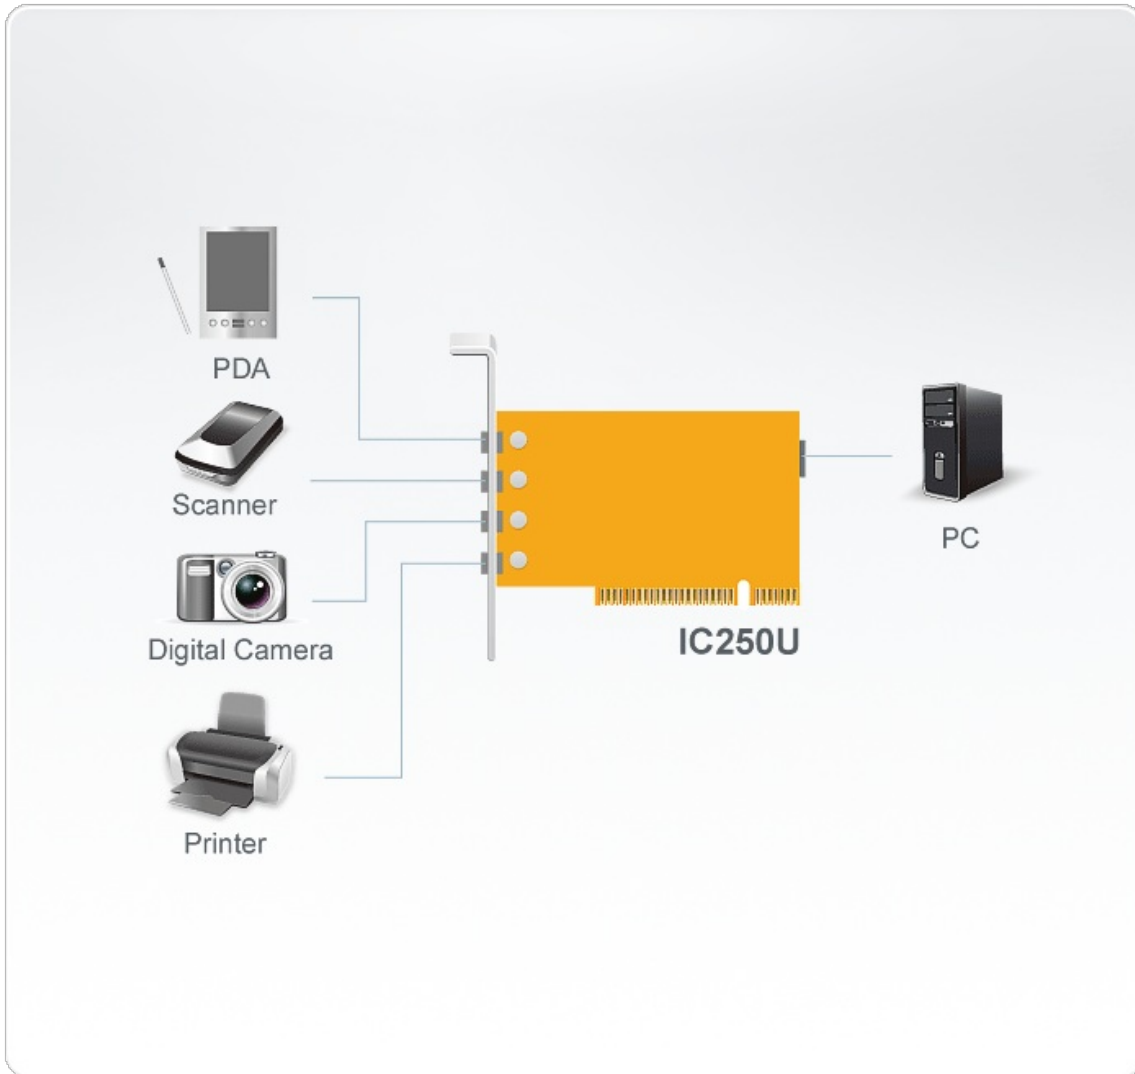

Diagram

ATEN International Co., Ltd.

3F., No.125, Sec. 2, Datong Rd., Sijhih District., New Taipei City 221, Taiwan
Phone: 886-2-8692-6789 Fax: 886-2-8692-6767
www.aten.com E-mail: marketing@aten.com

© Copyright 2015 ATEN® International Co., Ltd.
ATEN and the ATEN logo are trademarks of ATEN International Co., Ltd.
All rights reserved. All other trademarks are the property of their
respective owners.