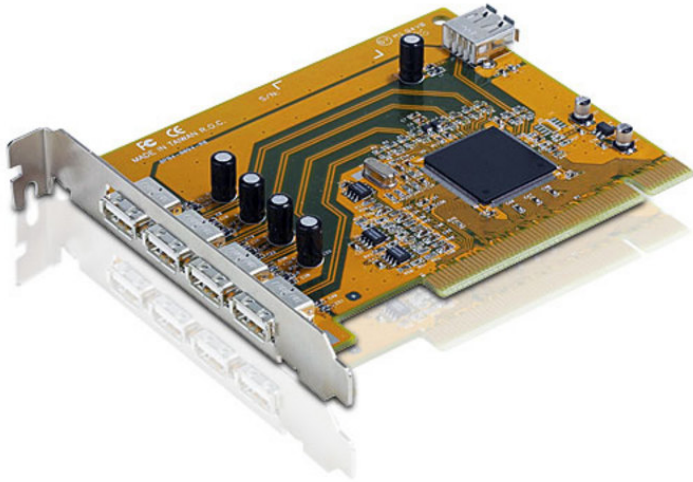

IC250U

5-Port USB 2.0 PCI Card

IC250U is a PCI card with 5 USB ports. It supports hot plug and PnP.

Features

- 5 port USB 2.0 PCI Card.
- Fully compliant with the USB 2.0 specification.
- Supports transfer speeds of up to 480 Mbps.
- Compatible with PC systems.
- Hot swappable.
- OS Support: Windows 2000, Windows XP, [Windows Vista](#)