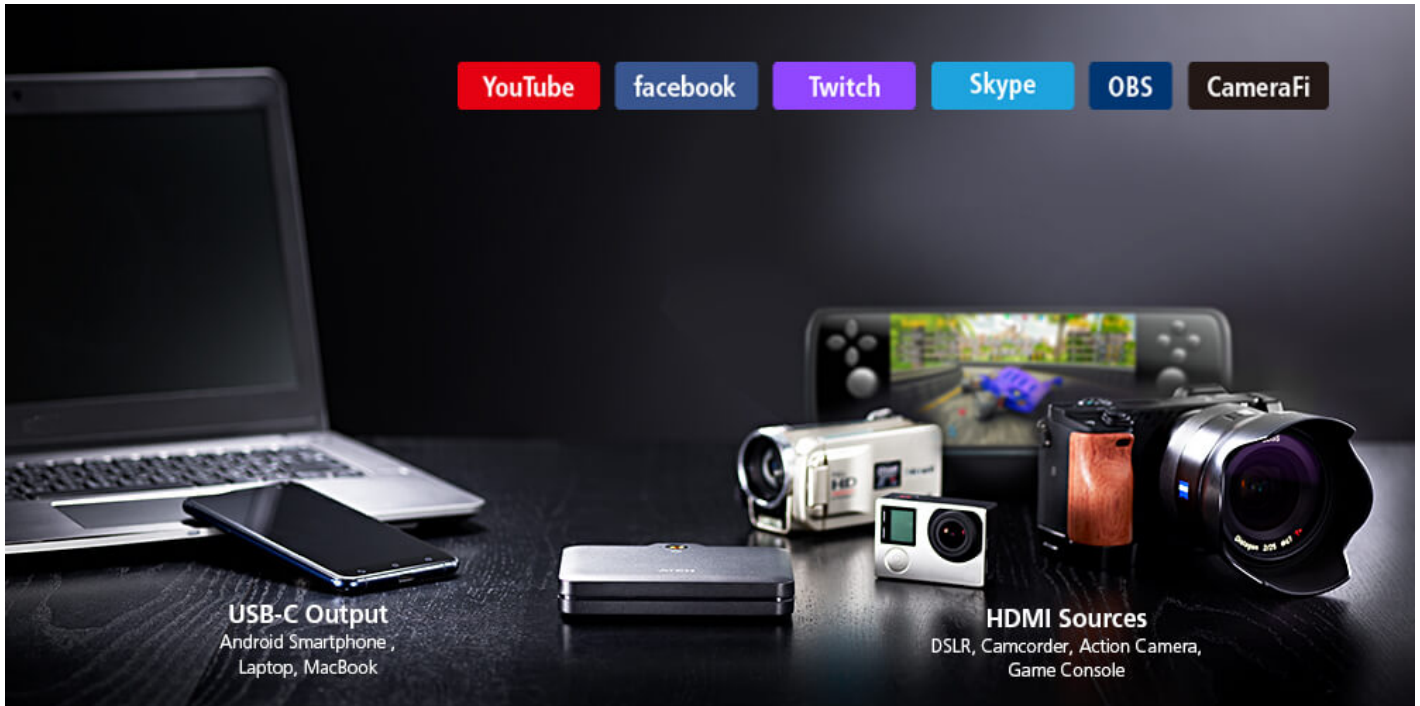

# Next-Level Mobile Streaming

A portable video capture device for mobile and gaming streaming

**CAMLIVE™ +**

HDMI to USB-C UVC Video Capture  
with Power Pass-Through  
UC3021

Works with Laptop  
and Smartphone

4K@60  
Input/Loop Out

1080P Capture

Supports USB-C  
Power Adapters

## Pro-level Streaming Anywhere

With CAMLIVE+, simply capture your professional camera or game console's video image to an Android smartphone or a PC to livestream in 1080P60 format, making your livestreaming quality immediately outstanding, even when on the go.

### Advanced-yet-Light Stream Setups

Carrying lots of heavy equipment for pro-level mobile livestreaming has always been a pain for video content creators. With its lightweight design and hot shoe adapter, CAMLIVE+ can be mounted on the top of your camera or on any mounting system. You can even install a mic and an LED light to elevate your production quality. And the entire setup is neat and clean.