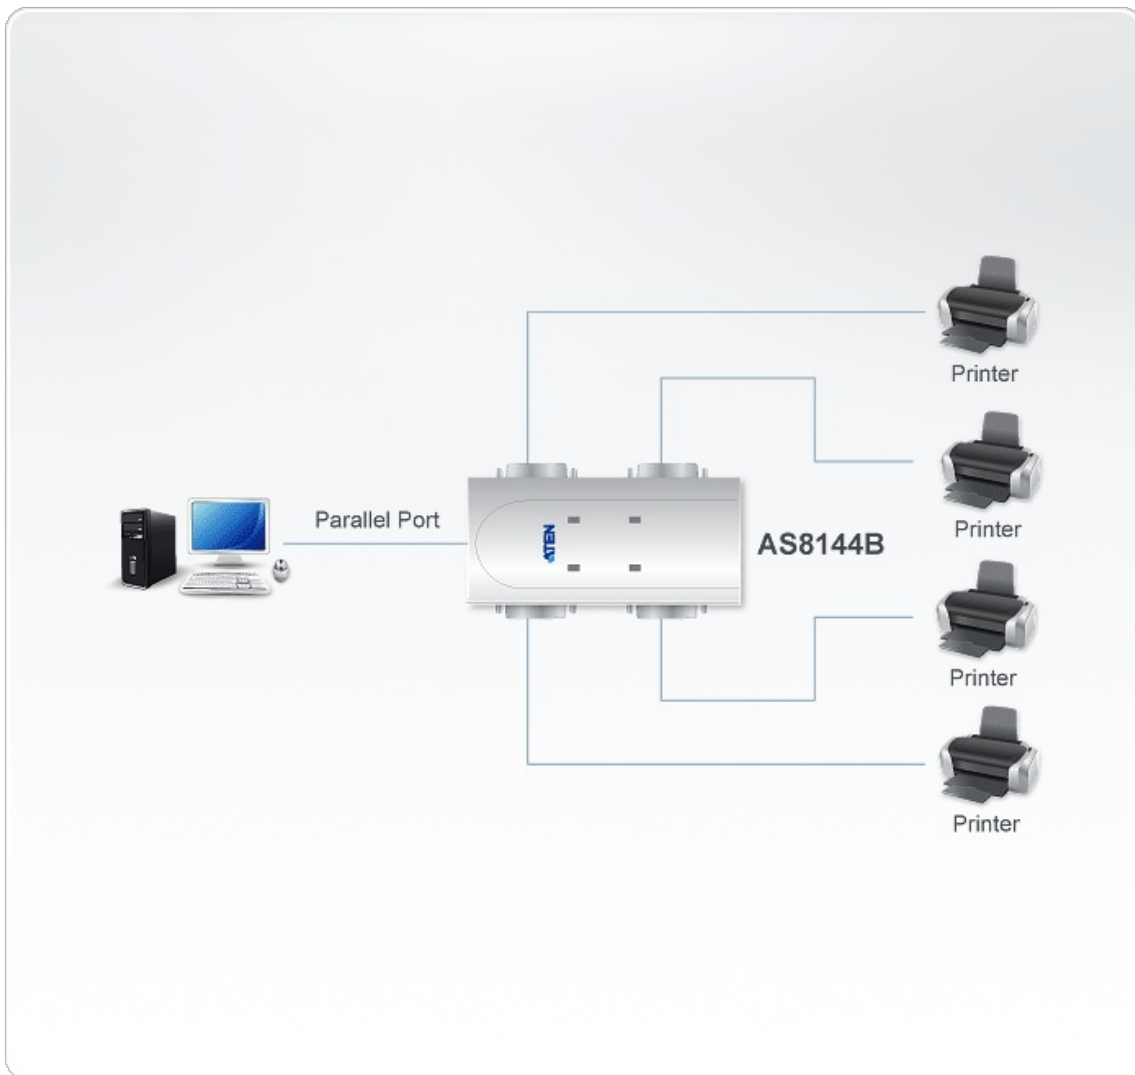

Diagramma topologia

ATEN International Co., Ltd.

3F., No.125, Sec. 2, Datong Rd., Sijhih District., New Taipei City 221, Taiwan
Phone: 886-2-8692-6789 Fax: 886-2-8692-6767
www.aten.com E-mail: marketing@aten.com

© Copyright 2015 ATEN® International Co., Ltd.
ATEN and the ATEN logo are trademarks of ATEN International Co., Ltd.
All rights reserved. All other trademarks are the property of their respective owners.