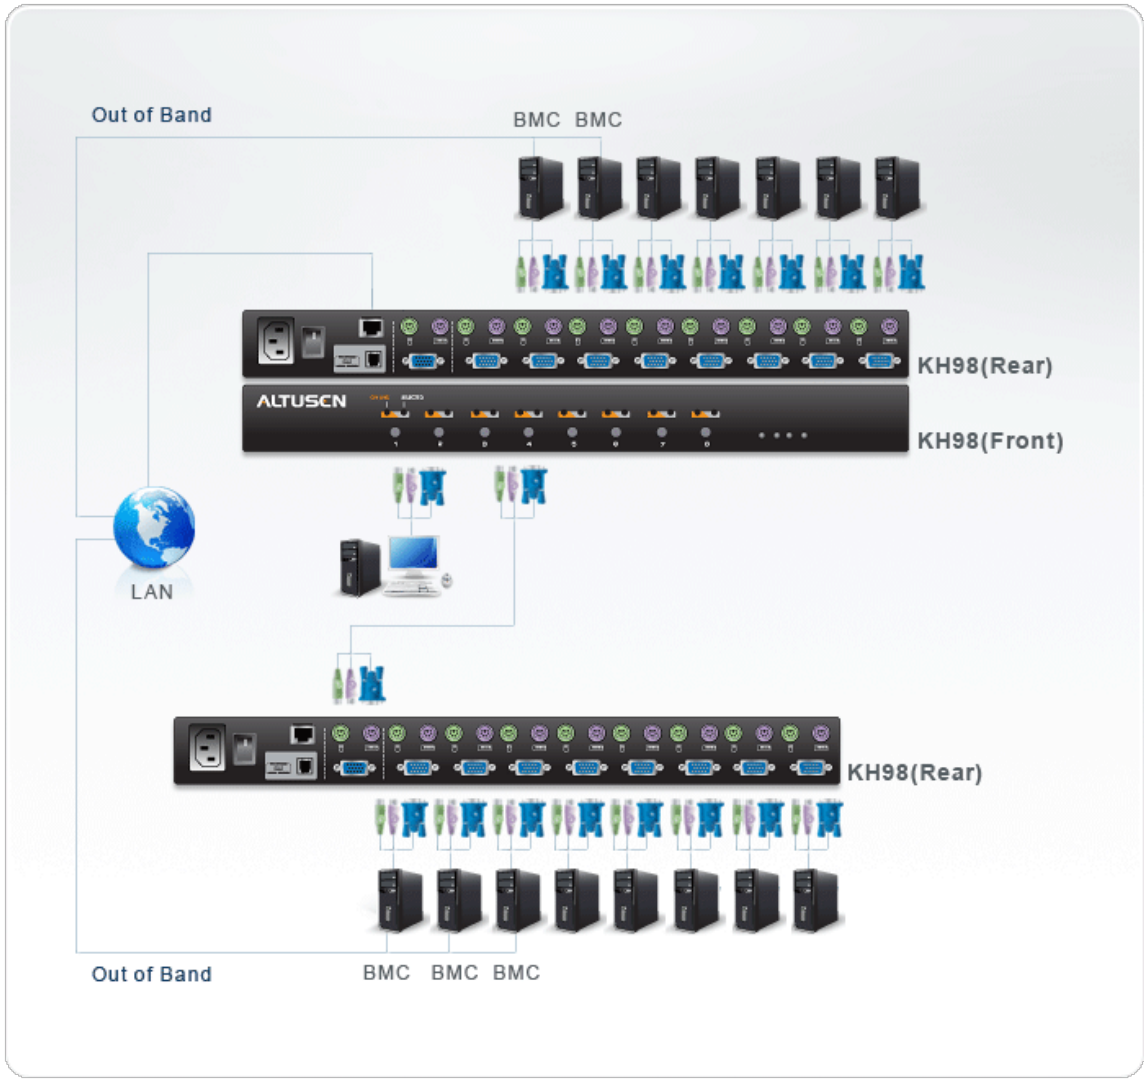

다이어그램

ATEN International Co., Ltd.

3F., No.125, Sec. 2, Datong Rd., Sijhih District., New Taipei City 221, Taiwan
Phone: 886-2-8692-6789 Fax: 886-2-8692-6767
www.aten.com E-mail: marketing@aten.com

© Copyright 2015 ATEN® International Co., Ltd.
ATEN and the ATEN logo are trademarks of ATEN International Co., Ltd.
All rights reserved. All other trademarks are the property of their respective owners.