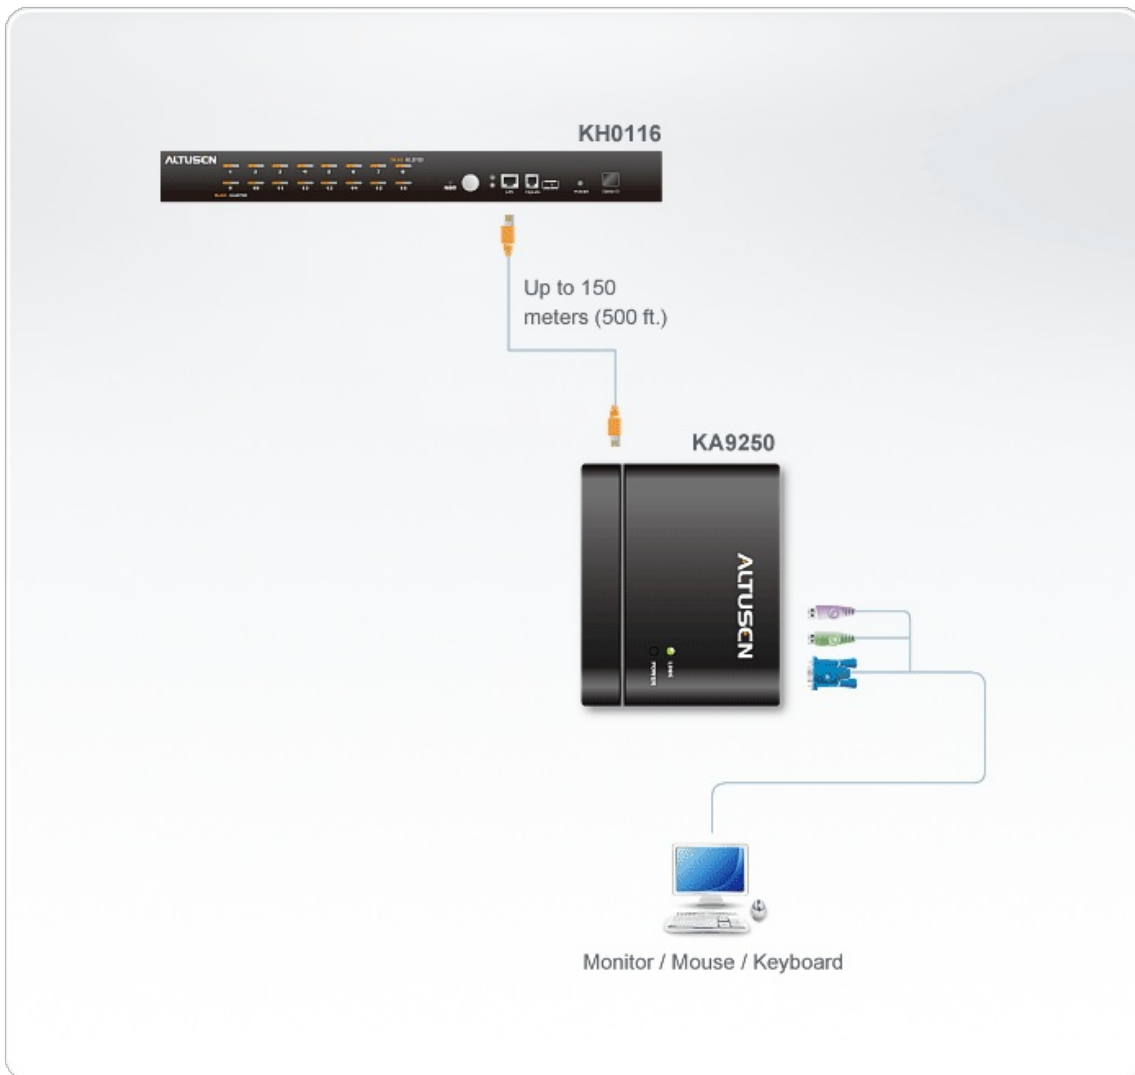

다이어그램

ATEN International Co., Ltd.

3F., No.125, Sec. 2, Datong Rd., Sijhih District., New Taipei City 221, Taiwan
Phone: 886-2-8692-6789 Fax: 886-2-8692-6767
www.aten.com E-mail: marketing@aten.com

© Copyright 2015 ATEN® International Co., Ltd.
ATEN and the ATEN logo are trademarks of ATEN International Co., Ltd.
All rights reserved. All other trademarks are the property of their respective owners.