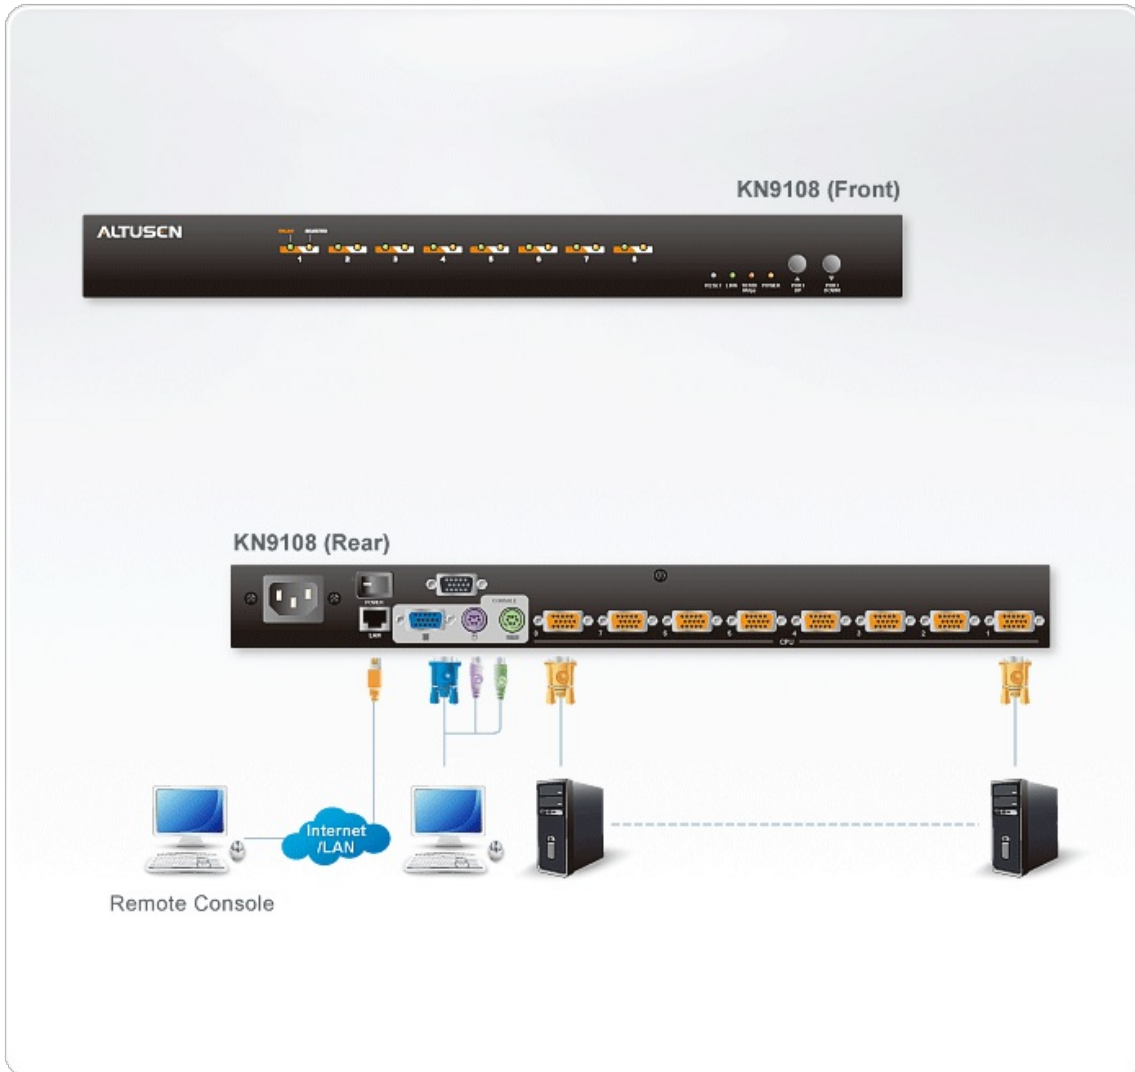

다이어그램

ATEN International Co., Ltd.

3F., No.125, Sec. 2, Datong Rd., Sijhih District., New Taipei City 221, Taiwan
Phone: 886-2-8692-6789 Fax: 886-2-8692-6767
www.aten.com E-mail: marketing@aten.com

© Copyright 2015 ATEN® International Co., Ltd.
ATEN and the ATEN logo are trademarks of ATEN International Co., Ltd.
All rights reserved. All other trademarks are the property of their
respective owners.