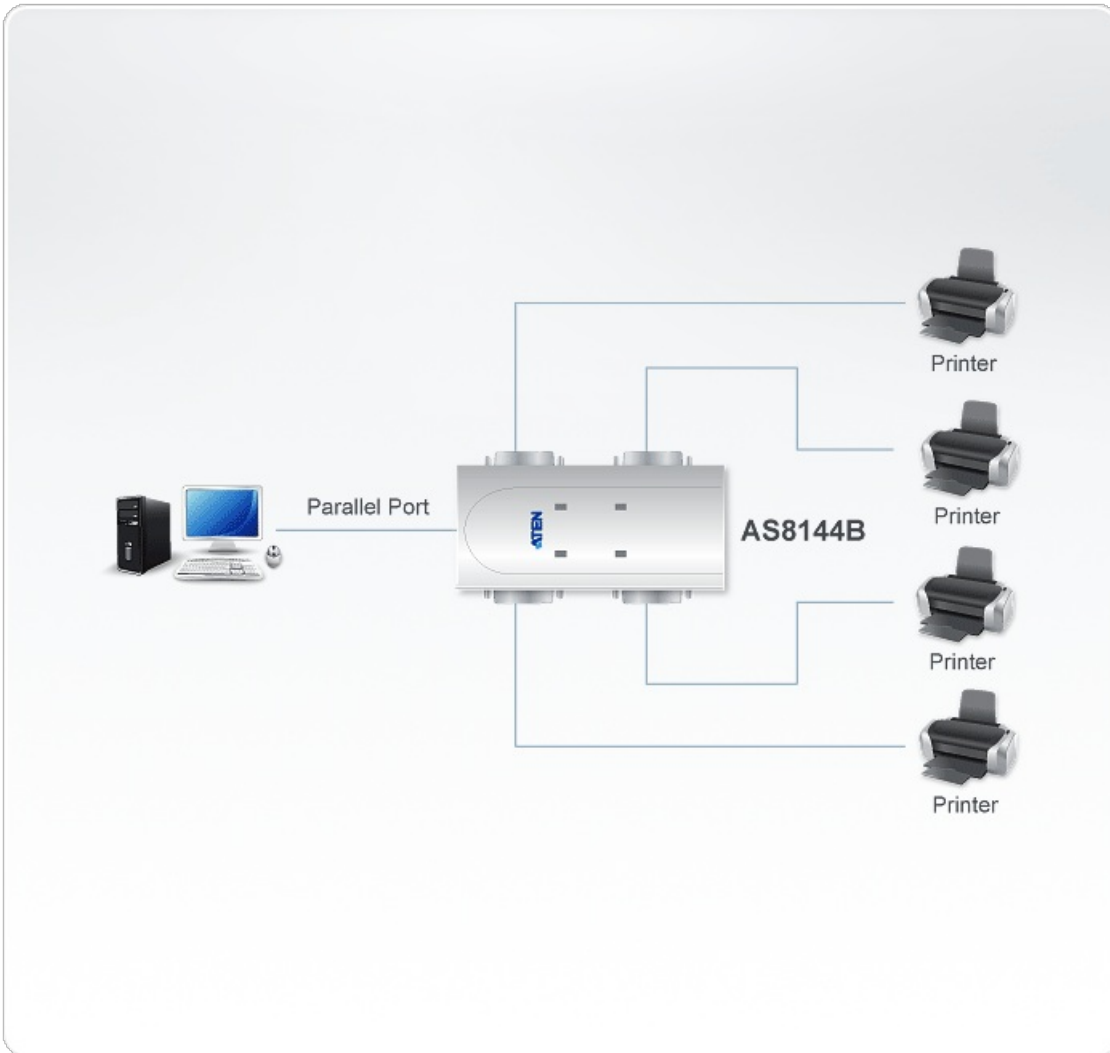

다이어그램

에이텐 코리아 ATEN KOREA

서울시 금천구 디지털로9길 32(가산동) 갑을그레이트밸리 B동 303호

Tel: 02-467-6789 Fax: 02-467-9876

www.aten.com/kr/ko E-mail: marketing@aten.co.kr

© Copyright 2025 ATEN® International Co., Ltd.
ATEN and the ATEN logo are registered trademarks of ATEN International Co., Ltd.
All rights reserved. All other trademarks are the property of their respective owners.