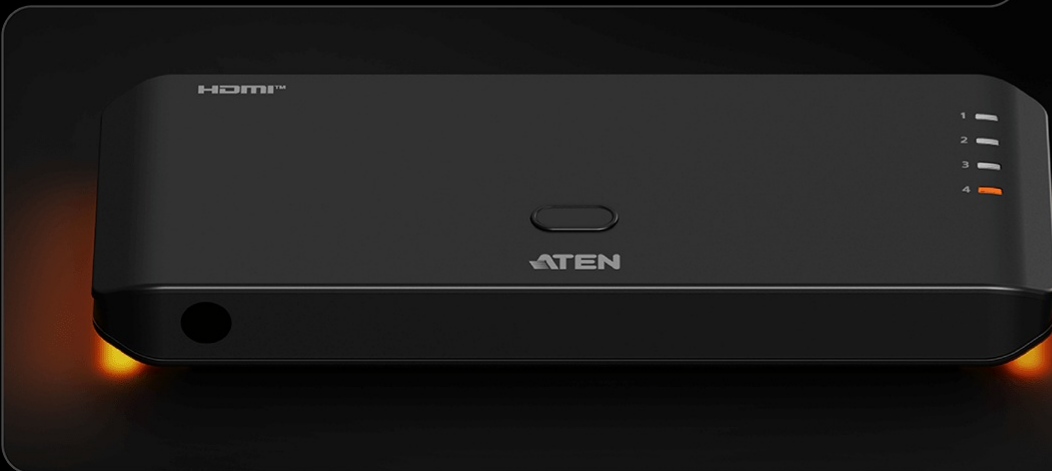

VS4841

Comutador HDMI 4K verdadeiro de 4 portas

essentials

4-Port True 4K HDMI Switch

VS4841

Superior Video

3D | Deep Color | HDR10+

Premium Audio

DTS-HD Master Audio™ | Dolby® TrueHD

Input

HDMI x4

Output

HDMI x1

HDCP 1.4/2.2

Accent Light

Easy Control

Pushbutton |
IR Remote Control

Um botão, quatro formas de jogar

essentials 4-Port True 4K HDMI Switch VS4841

All references to and depictions of compatible products, including those produced by Apple, Sony Interactive Entertainment (PlayStation), or Microsoft (Xbox), are for compatibility demonstration purposes only, not intended to suggest any endorsement or sponsorship by or affiliation with those product manufacturers.

Elegante.

Compacto.

Portátil.

Luz de destaque

Mantenha-se em sintonia com um brilho elegante

Interruptor de um botão

Altere entre dispositivos sem esforço usando o botão ou o comando remoto IR.

True 4K + HDR