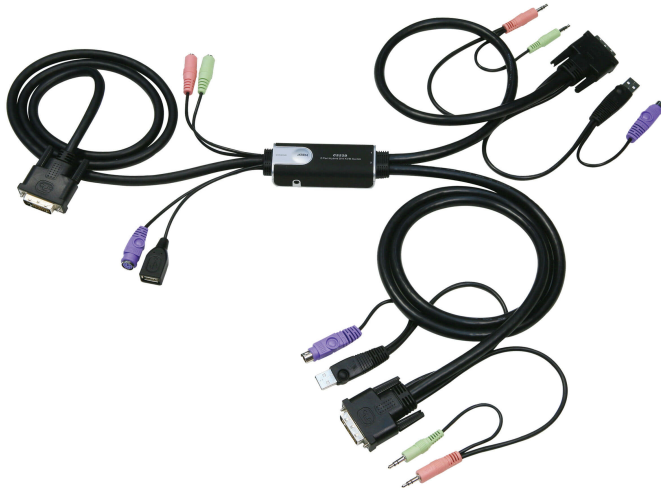

CS52D

2-Port Hybrid™ DVI KVM Switch with Audio

Flexible Combinations : PS/2 Keyboard+USB Mouse
20070507173731004.jpg

Opties

- One console (DVI monitor, PS/2 keyboard, and USB mouse) controls two computers
- Fully DVI-Digital specification compliant
- Remote port selection switch for convenient switch placement
- Supports multi-function mice
- [USB 2.0 mouse port can be used for USB hub and USB peripheral sharing.](#)
- Compact design, built in all-in-one cables (console 1.2m; computers 0.6m, 1.2m)
- Audio (microphone and speaker) enabled -full bass response provides a rich experience for 2.1 surround sound systems
- Independent switching of the KVM and Audio focus - one computer can have the KVM focus while the other has the audio focus
- Superior video quality- up to 1920x 1200@60Hz; DDC2B
- HDCP compliant
- Auto Scan function to monitor computer operation
- Non-powered
- OS Compatibility includes Windows 2000/XP/[Vista](#), Linux and FreeBSD.