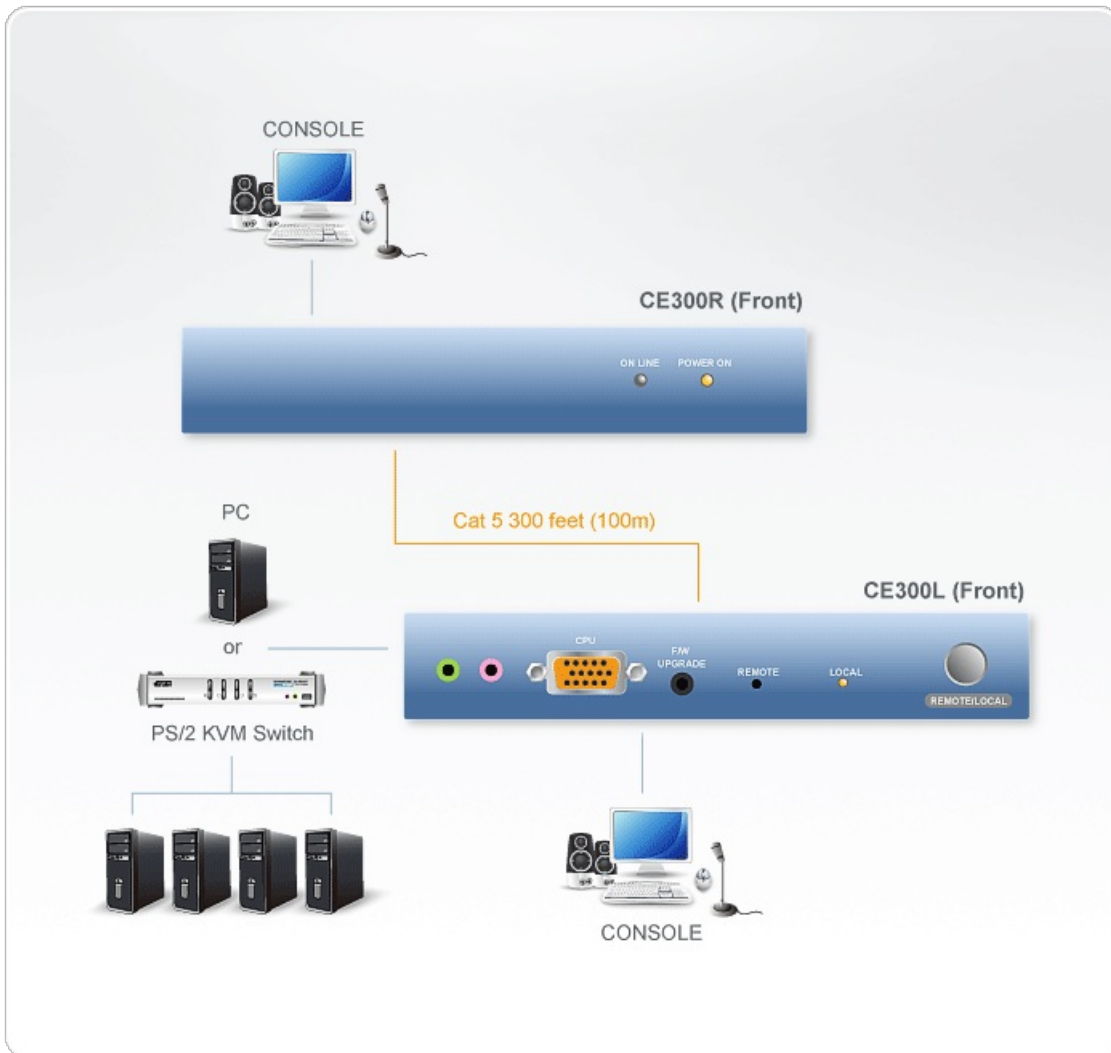

Diagram

ATEN International Co., Ltd.

3F., No.125, Sec. 2, Datong Rd., Sijhih District., New Taipei City 221, Taiwan
Phone: 886-2-8692-6789 Fax: 886-2-8692-6767
www.aten.com E-mail: marketing@aten.com

© Copyright 2015 ATEN® International Co., Ltd.
ATEN and the ATEN logo are trademarks of ATEN International Co., Ltd.
All rights reserved. All other trademarks are the property of their
respective owners.