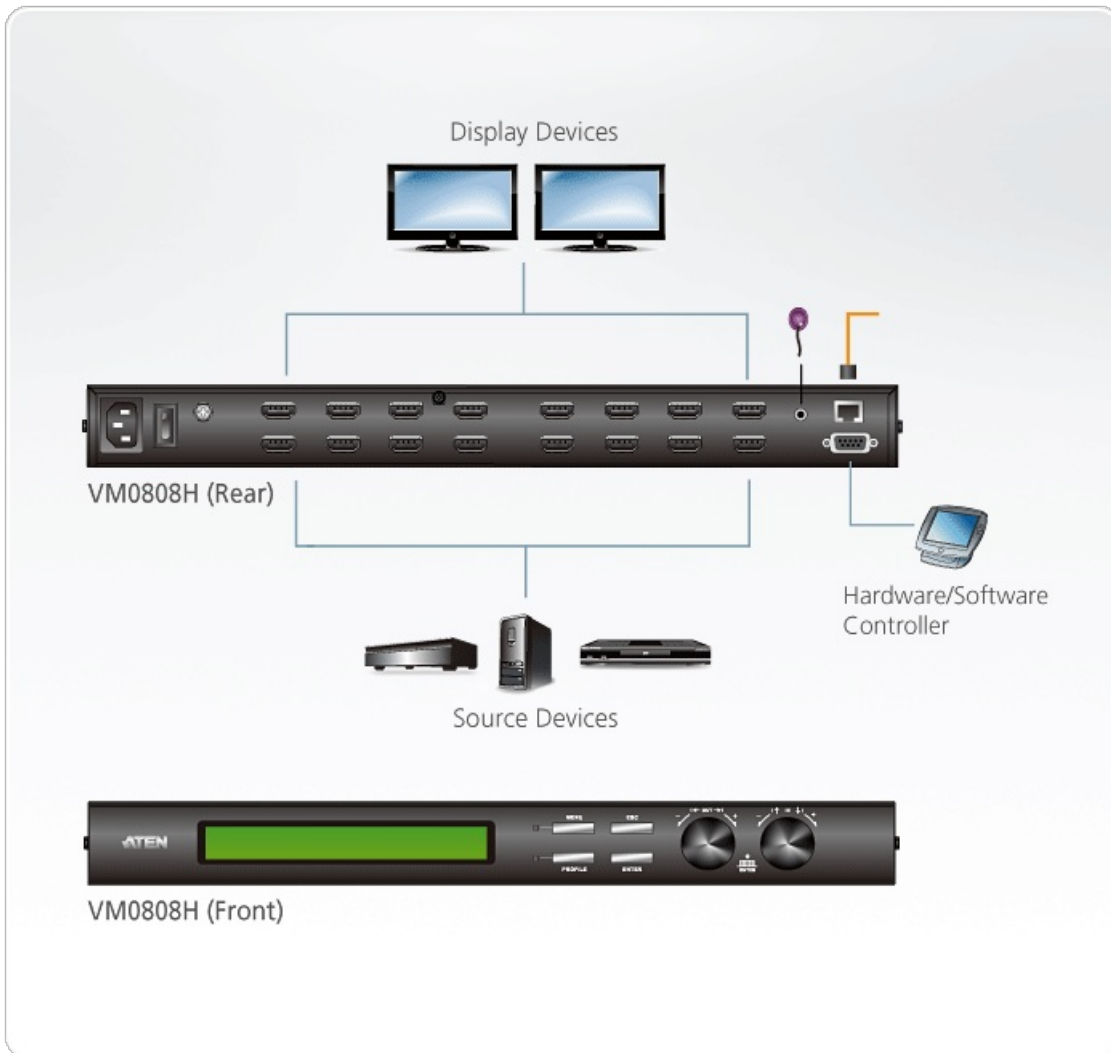

Diagram

ATEN International Co., Ltd.

3F., No.125, Sec. 2, Datong Rd., Sijhih District., New Taipei City 221, Taiwan
Phone: 886-2-8692-6789 Fax: 886-2-8692-6767
www.aten.com E-mail: marketing@aten.com

© Copyright 2015 ATEN® International Co., Ltd.
ATEN and the ATEN logo are trademarks of ATEN International Co., Ltd.
All rights reserved. All other trademarks are the property of their
respective owners.