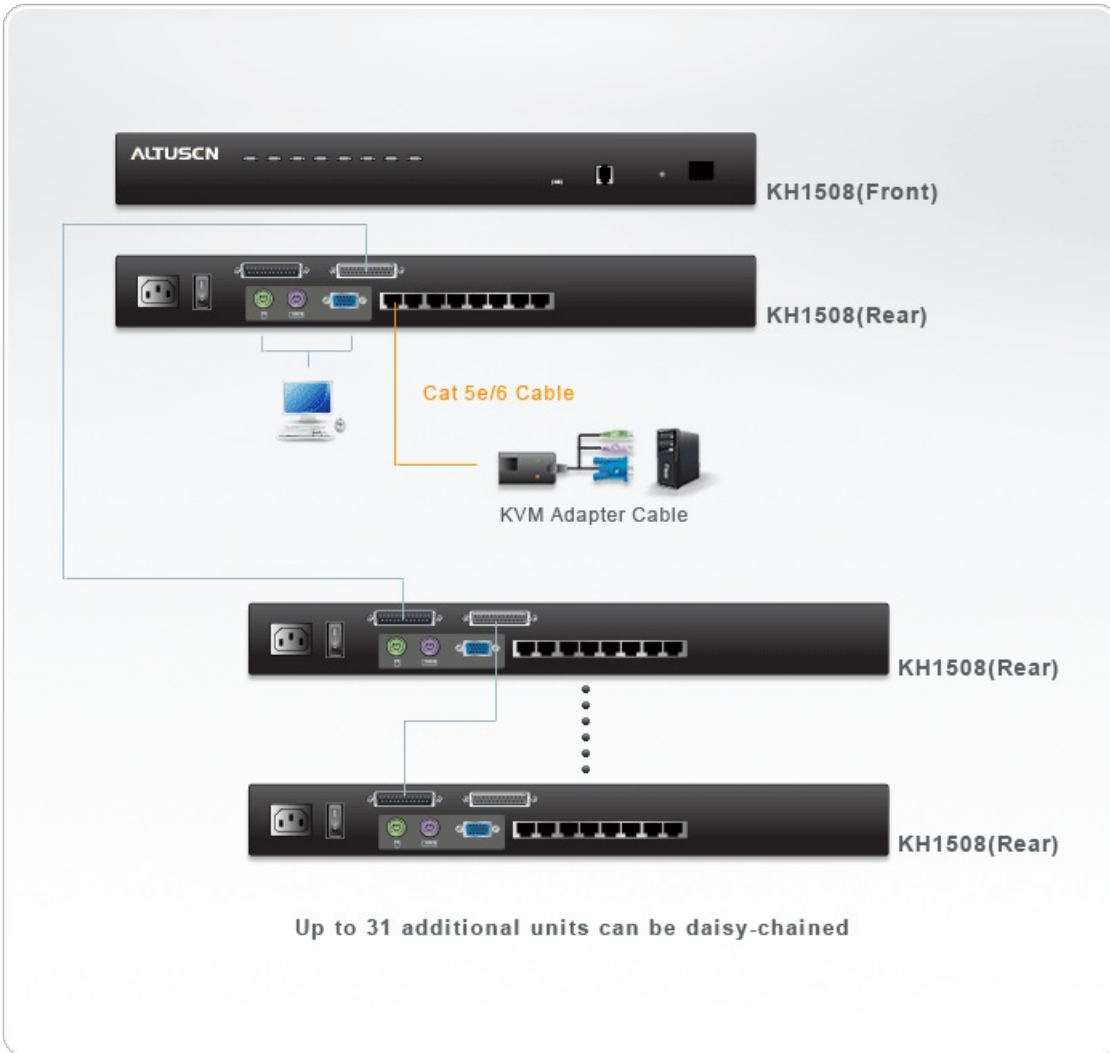

Diagram

ATEN International Co., Ltd.

3F., No.125, Sec. 2, Datong Rd., Sijhih District., New Taipei City 221, Taiwan
Phone: 886-2-8692-6789 Fax: 886-2-8692-6767
www.aten.com E-mail: marketing@aten.com

© Copyright 2015 ATEN® International Co., Ltd.
ATEN and the ATEN logo are trademarks of ATEN International Co., Ltd.
All rights reserved. All other trademarks are the property of their
respective owners.