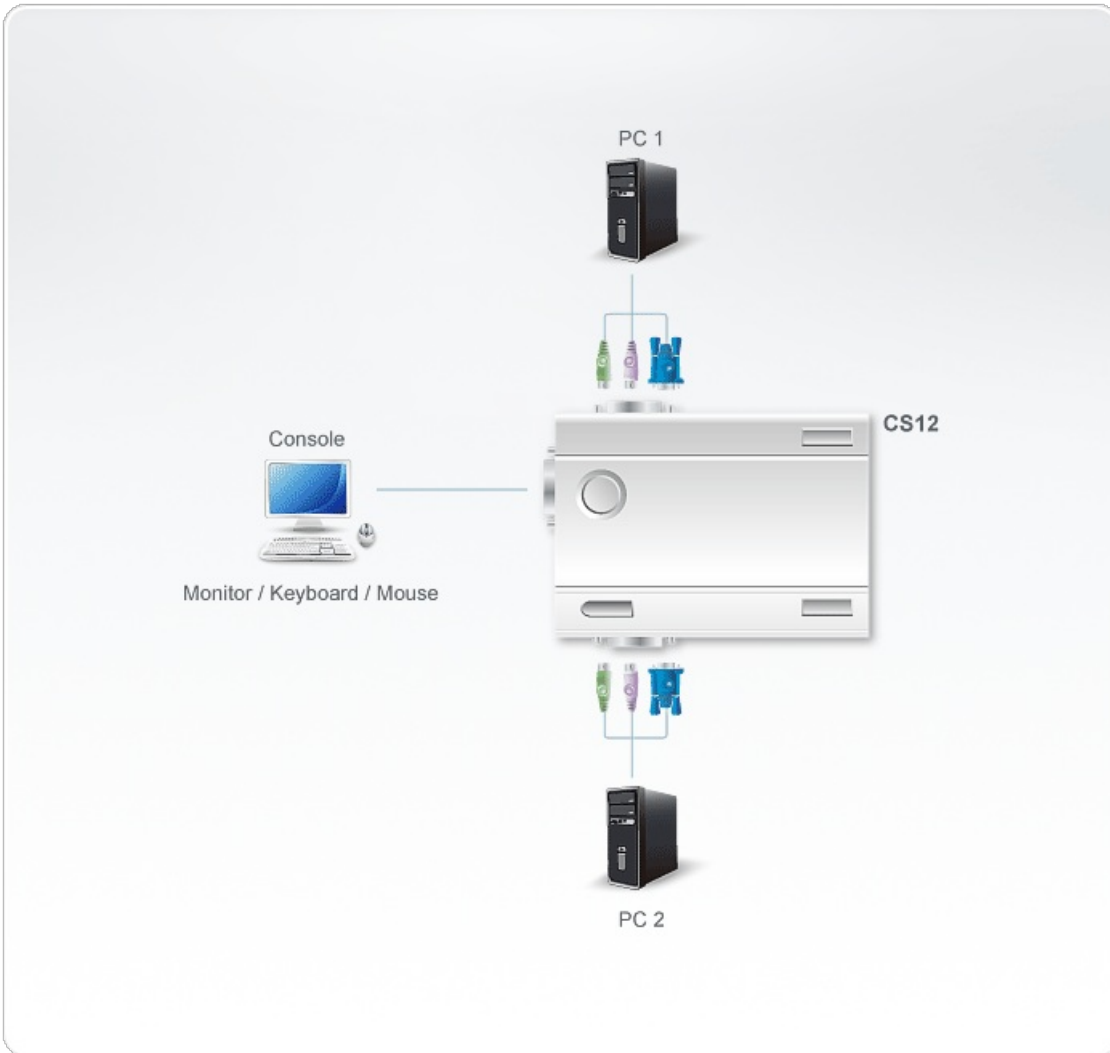

Diagram

ATEN International Co., Ltd.

3F., No.125, Sec. 2, Datong Rd., Sijhih District., New Taipei City 221, Taiwan
Phone: 886-2-8692-6789 Fax: 886-2-8692-6767
www.aten.com E-mail: marketing@aten.com

© Copyright 2015 ATEN® International Co., Ltd.
ATEN and the ATEN logo are trademarks of ATEN International Co., Ltd.
All rights reserved. All other trademarks are the property of their
respective owners.