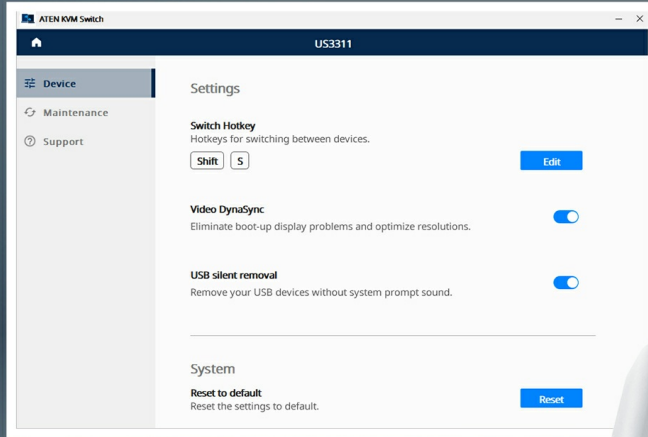

ATEN KVM Utility

Switch Hotkey

Video DynaSync

USB Silent Removal