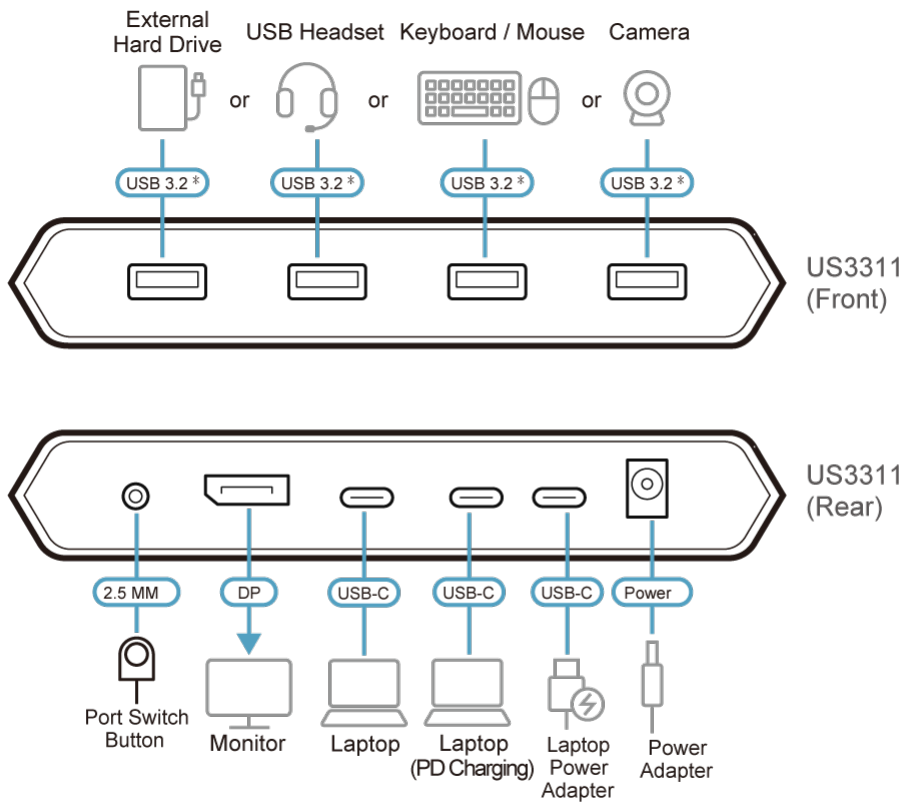

Diagram

*The indicated ports are USB 3.2 Gen 1 compliant.

ATEN International Co., Ltd.

3F., No.125, Sec. 2, Datong Rd., Sijhih District., New Taipei City 221, Taiwan
Phone: 886-2-8692-6789 Fax: 886-2-8692-6767
www.aten.com E-mail: marketing@aten.com