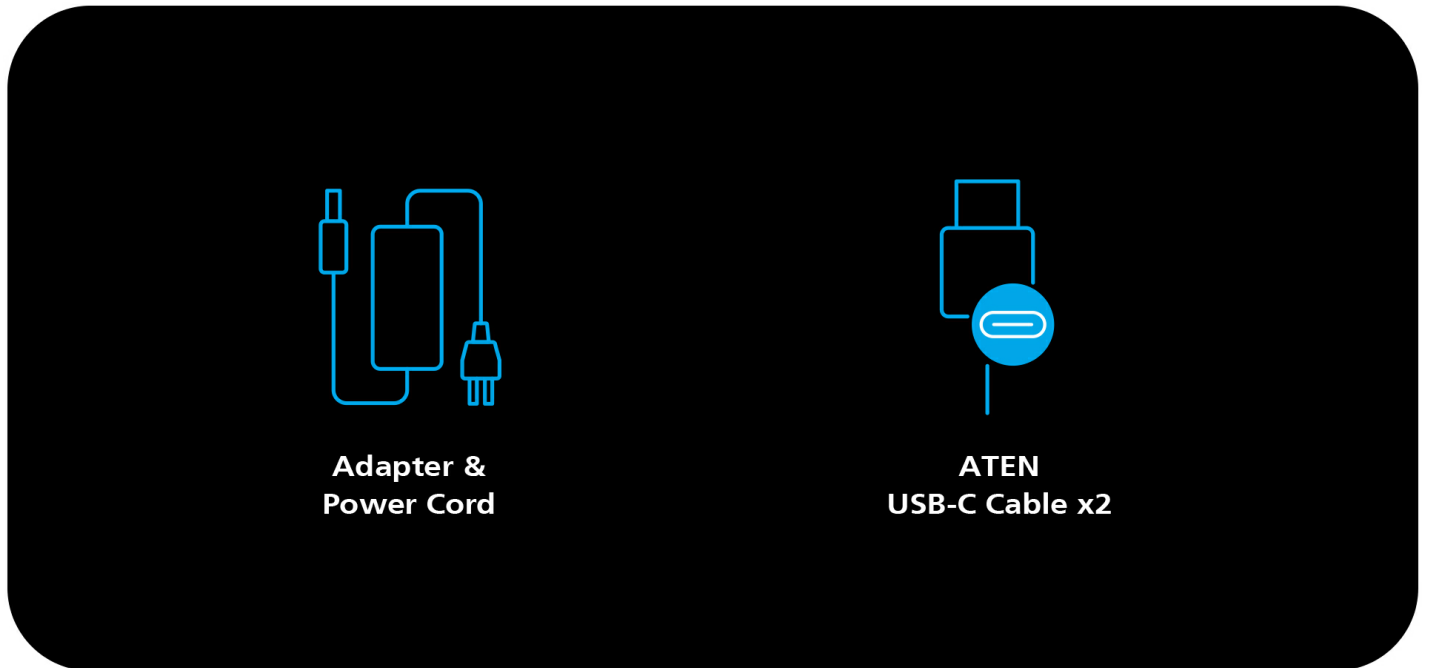

* Please download the "ATEN KVM Utility" application on the Microsoft Store or Mac App Store.

ATEN KVM Utility

Switch Hotkey

Video DynaSync

USB Silent Removal

ATEN KVM Utility

45 Years of Quality Assurance

As the leading brand in KVM switches, ATEN has entered its 45th year this year. Exquisite manufacturing processes and stable quality are ATEN's commitment to consumers. Utilizing industrial-grade rigorous manufacturing techniques and software design, the ATEN Duo Flex is capable of effortlessly handling any consumer-level application.

Unlimited Possibilities

ATEN Duo Flex 2-port USB-C KVM Switch is perfectly suited to graphics / data intensive and multitasking operations.

Content Creation

It's an excellent space saver!

It only requires one cable to power everything up, show the screen on my 4K display, and to switch my mouse and keyboards between devices.