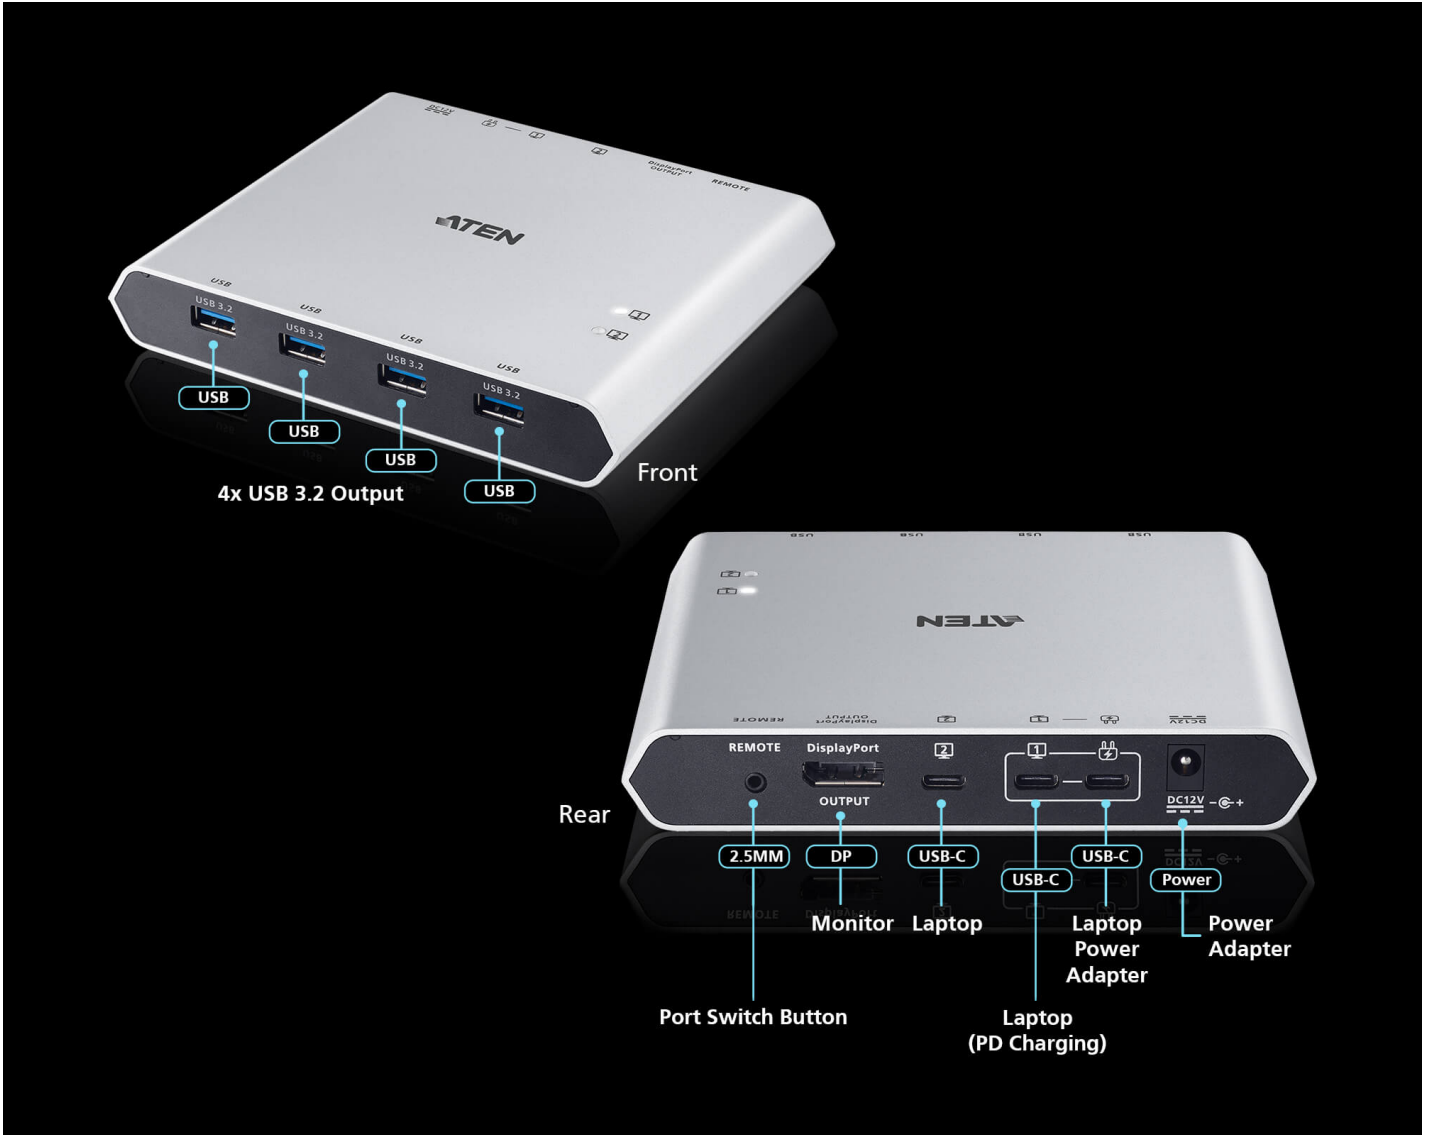

Switch Between 2 USB-C and/or Thunderbolt 3/4 Devices

ATEN Duo Flex 2-port 4K DisplayPort USB-C KVM Switch enables plug-n-play USB-C cable connection so that 2 USB-C and/or Thunderbolt 3/4 devices can share 1 monitor and 1 keyboard and mouse set, plus 4-port USB 3.2 SuperSpeed connectivity significantly to save desk space and boost your efficiency.

Minimal Design, Maximum Impact

Superb 4-Port SuperSpeed Expansion

With 4 USB 3.2 gen1 ports, transfer data at up to 5Gb/s. Charge and power external devices, no need for an extra USB hub.

USB 3.2 5Gbps

Keyboard, Mouse, Hard Drive, Headset, Webcam, Speakers

Exceptional AV Performance in Vivid 8K & 4K@144/120Hz

ATEN Duo Flex 2-port USB-C KVM Switch supports up to 8K and 4K@144/120Hz, and also works with 21:9 Ultrawide and 32:9 super Ultrawide monitors for graphics-intensive work.

Features

Built to deliver easy control and seamless switching between dual USB-C hosts, the US3311 is a 2-in-1 solution combining a KVM switch and a multiport dock with 4 x USB Type-A ports, 1 x DisplayPort, 1 x USB-C PD input, and 1 x DC jack input. Quick switching from one laptop to the other is made easy through one press of the dedicated port switch button, enabling use of the same USB peripherals and a single DisplayPort monitor for two host devices. Work efficiency is boosted without the need to switch workstations or unplug peripherals.