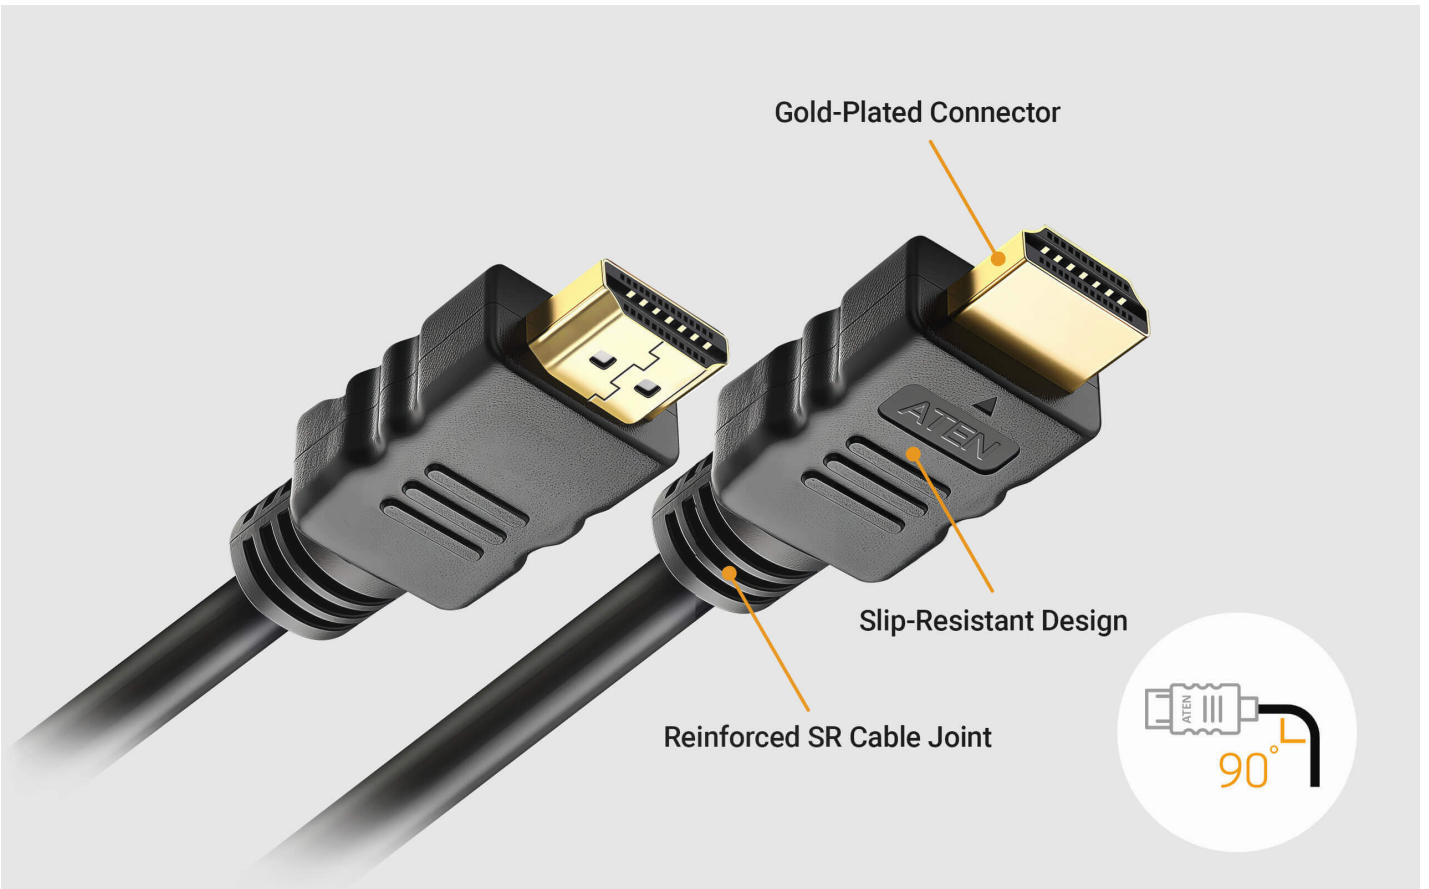

**Exceptional 18 Gbps High Speed Transmission**

The high speed HDMI cable transmits signals at speeds of up to 18 Gbps, providing crystal-clear True 4K visuals without any flashing or ghosting in the video.

Broad Compatibility

**Display Device**

TV / HDTV

4K  
Monitor

Projector

Video Wall

PC

Laptop

TV Box

Gaming

**Source Device**

Industry-Proven Quality, Detail-Oriented Craftsmanship

**ATEN Optimum Cable Quality Assurance**

- Expertly crafted, superior-quality HDMI cable
- Reliably stable performance in electromagnetic environments
- Robust product durability for frequent hot-plugging