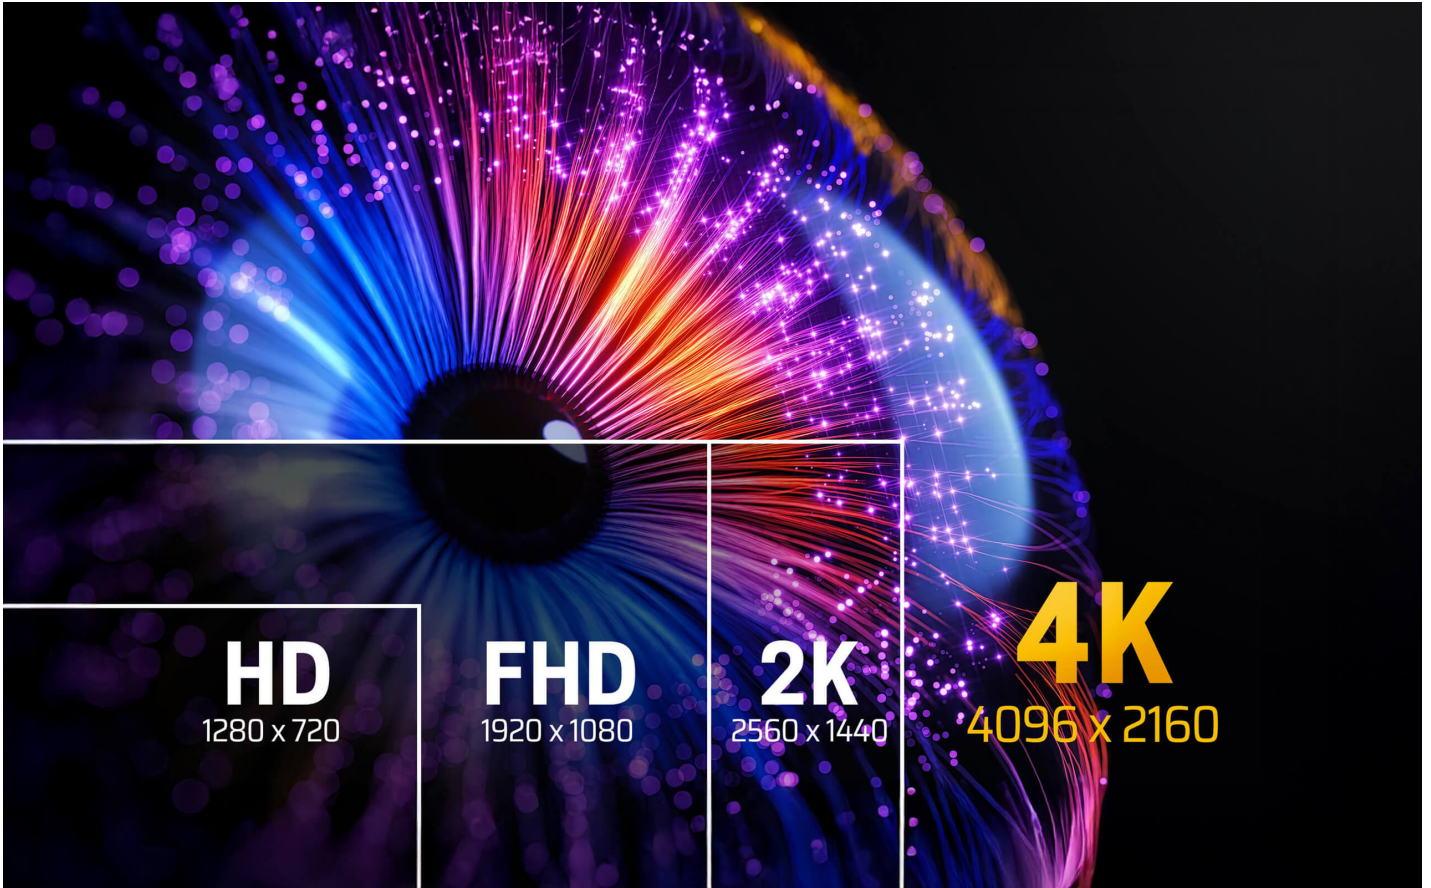

### 2L-7D01H

1 m High Speed True 4K HDMI Cable with Ethernet

### High Speed True 4K HDMI Cable with Ethernet

HDMI 2.0 / 4K TRUE HDR / 18 Gbps / HDCP 2.2 / 21:9 Aspect Ratio / 90° Bend radius

Stunning 4K Clarity with HDR Enhancement

Featuring True 4K visual clarity, the addition of HDR further delivers stunning video quality by enhancing brightness, contrast, and color range for more vibrant and vivid images.

**Captivating Cinematic Audio-Visual Mastery**

- Up to 32 channels for an ultimate surround sound experience
- 1536 kHz audio sample rate for realistic audio presentation
- Ultra-wide 21:9 aspect ratio for cinema-level video experience