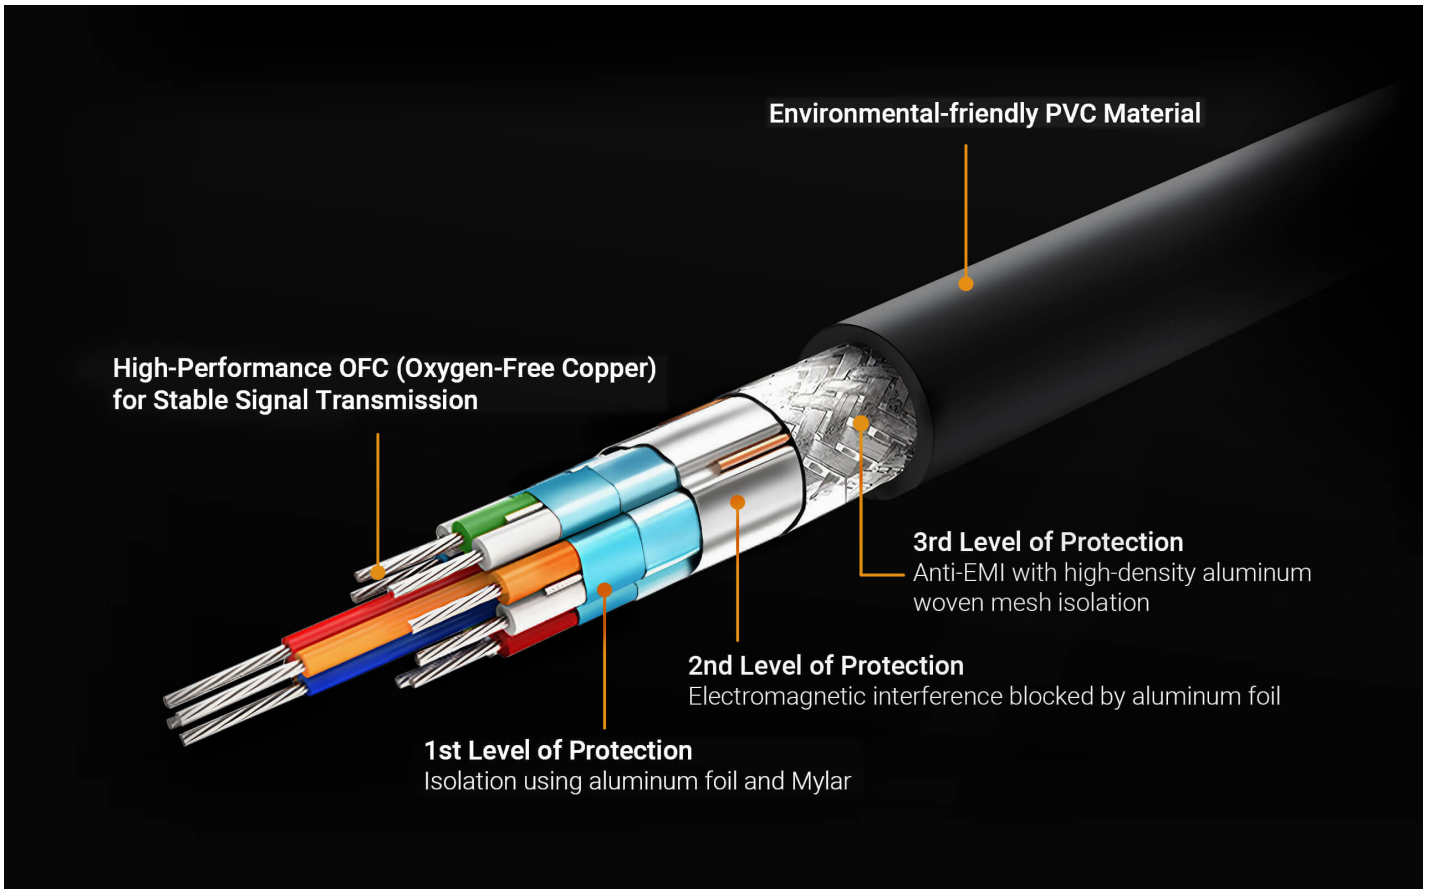

TV Box

Gaming

**Source Device**

Industry-Proven Quality, Detail-Oriented Craftsmanship

**ATEN Optimum Cable Quality Assurance**

- Expertly crafted, superior-quality HDMI cable
- Reliably stable performance in electromagnetic environments
- Robust product durability for frequent hot-plugging