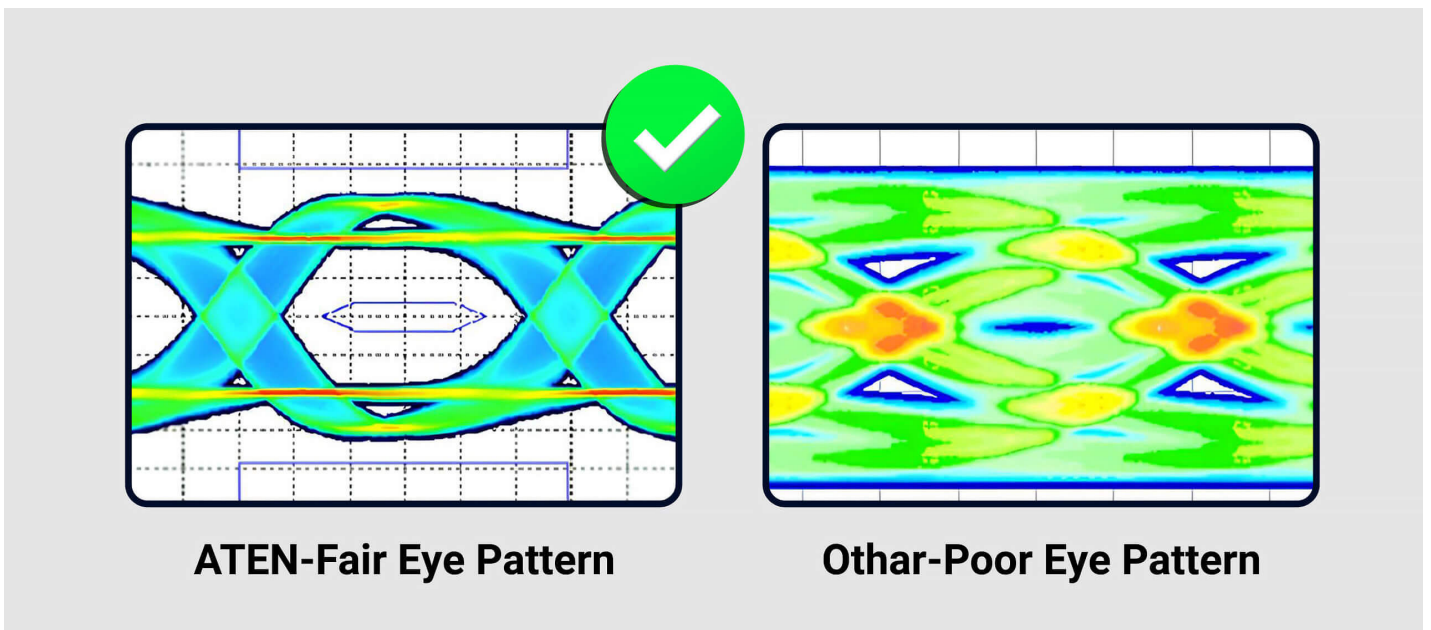

ATEN Optimum Cable Quality Assurance

- Expertly crafted, superior-quality HDMI cable
- Reliably stable performance in electromagnetic environments
- Robust product durability for frequent hot-plugging