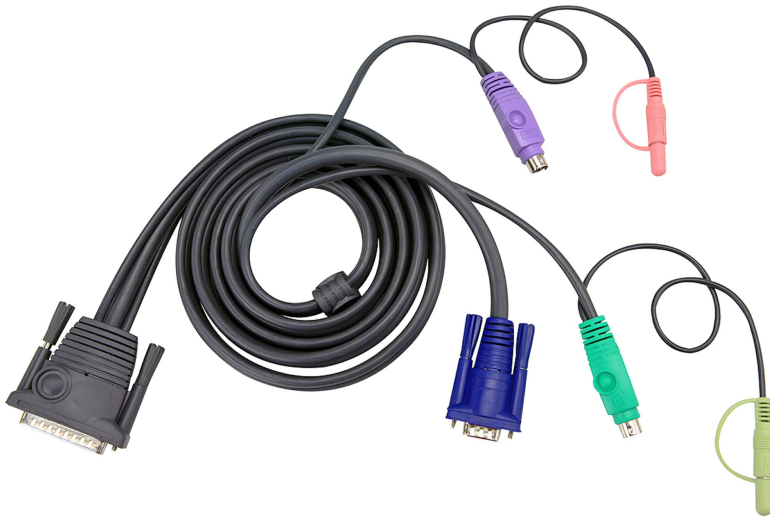

2L-1710P

10M PS/2 KVM Cable with Audio

PC Connector: HDB,PS/2 and Audio

Console Connector:DB-25

Length:10m

Please see "[KVM Cables Table](#)" for compatible products

Specifications

TO PC/Source Interface	
PS/2	6 pin mini-DIN Male
VGA	HDB-15 Male
Mini Stereo Jack	Audio Plugs (Mic & Speaker)
TO Switch Interface	
Daisy Chain Input	DB-25 Male