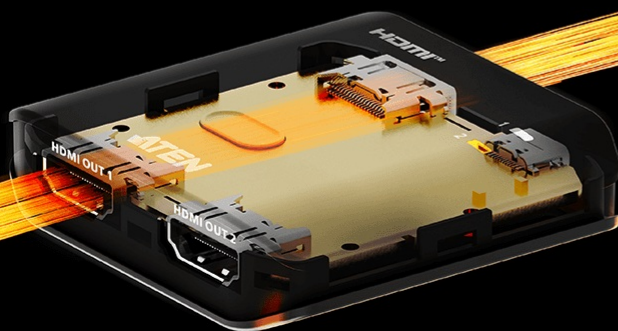

VS5812

2-Port 8K HDMI Splitter

essentials

2-Port 8K HDMI Splitter

8K

4K
120Hz

VS5812

Superior Video

3D | Deep Color |
HDR10+ | Dolby Vision®

Premium Audio

DTS-HD Master Audio™ | DTS:X®
Dolby® TrueHD | Dolby Atmos®

Input

HDMI x1

Output

HDMI x2

HDCP 2.2/2.3

VRR + ALLM

Ultra High Speed

48 Gbps Data Transfer

Accent Lig

8K + HDR

Vivid, lifelike Visuals
with Vibrant Color Depth

Dive in. Game on.

Enjoy ultra-smooth, responsive gameplay.

Media Player

1 input

EDID Sync™
Optimal video distribution

Plug-and-Play

2 outputs

Display

Monitor

Projector