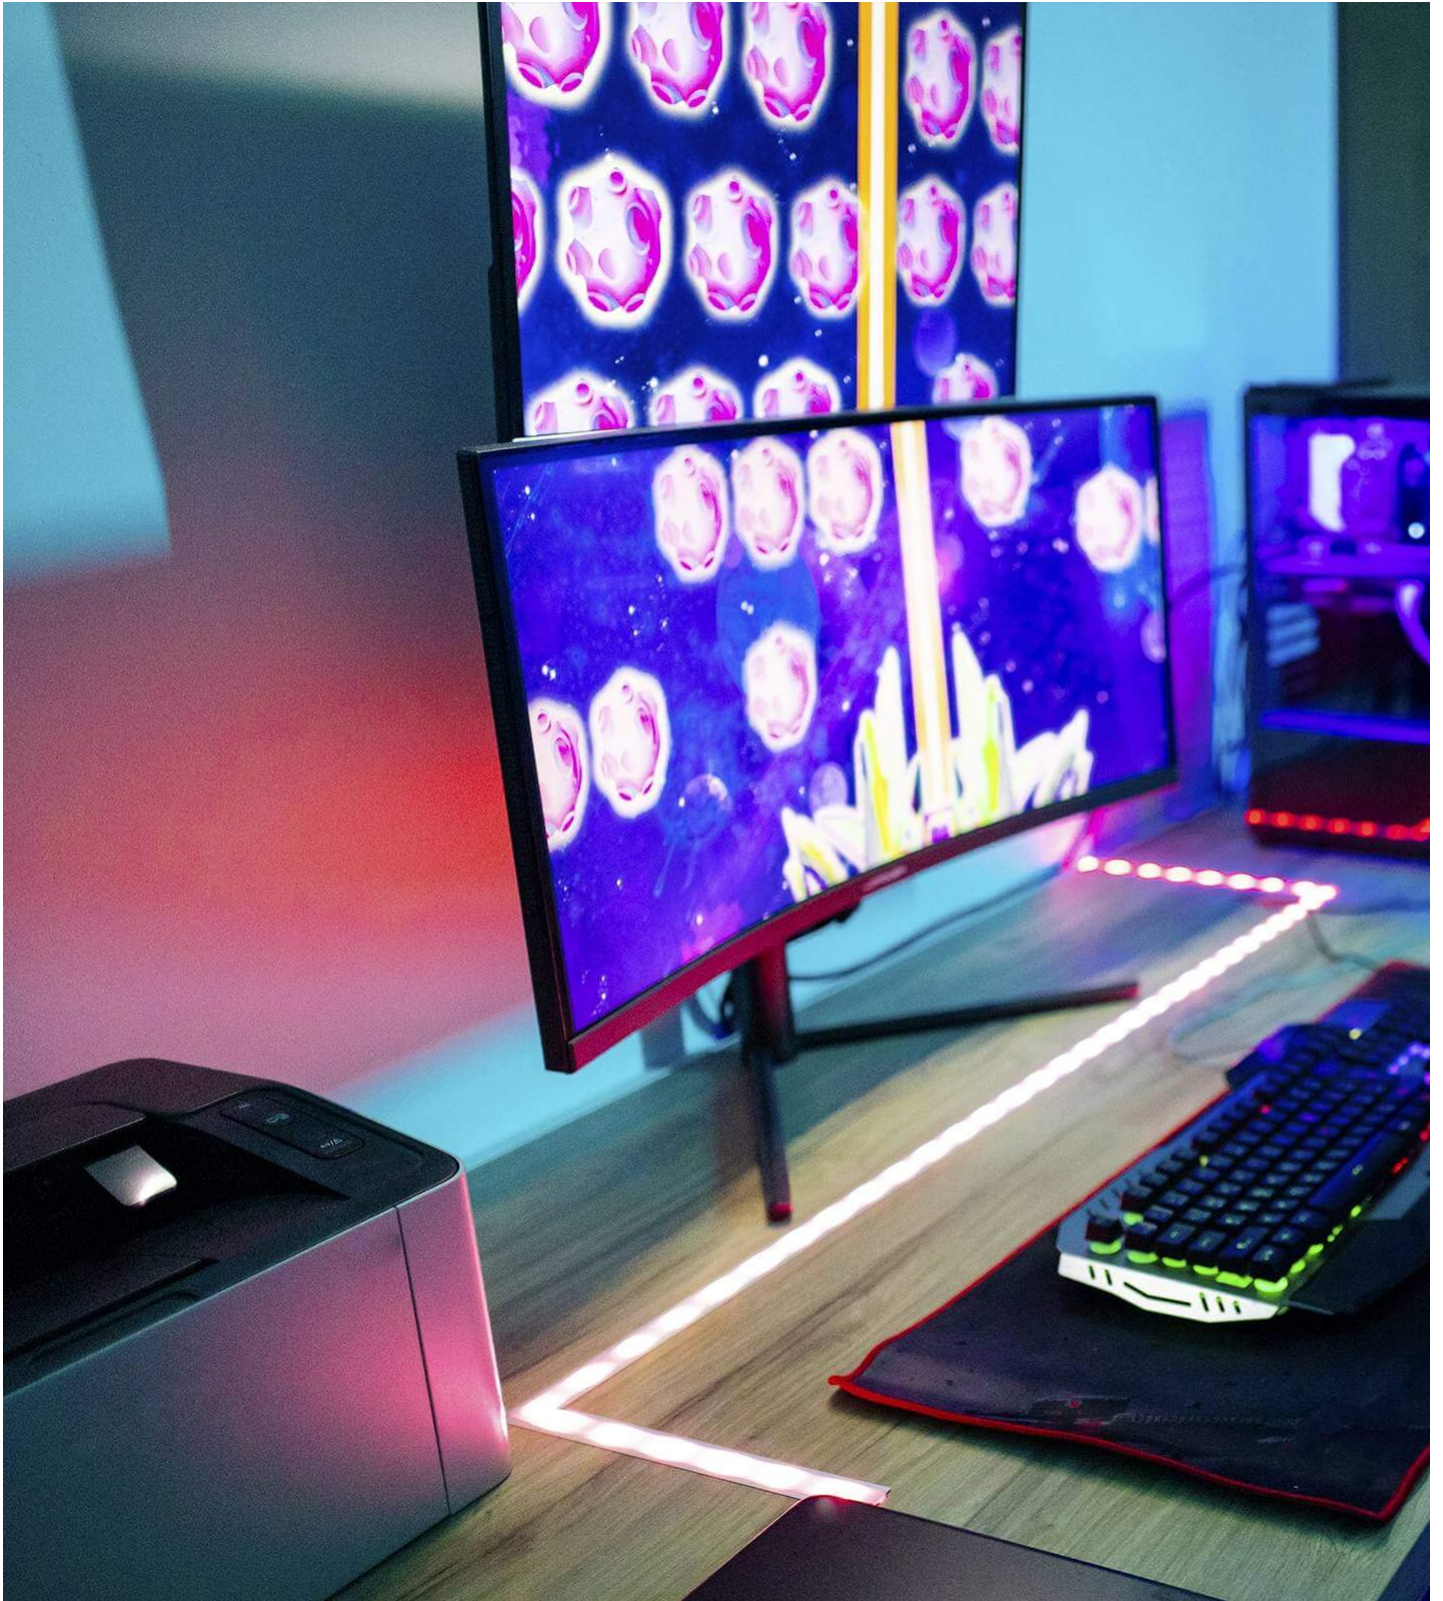

Lecture Hall

Live Game Streaming

[Previous](#) [Next](#)

Commitment to Best Quality

Each product is rigorously tested under diverse environmental conditions to ensure high-quality, reliable, and cost-effective performance for our customers.