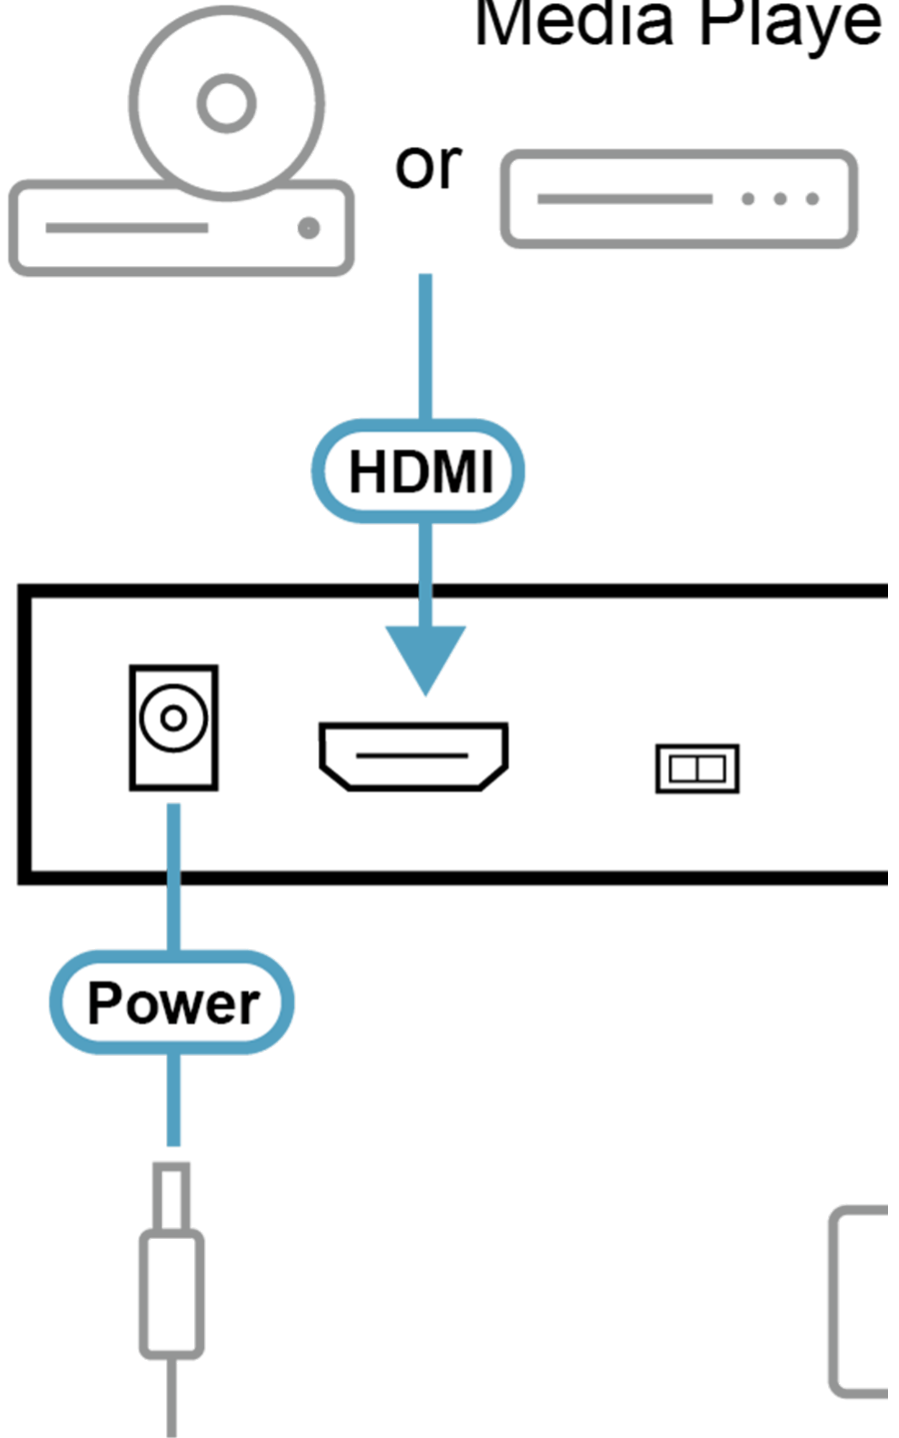

Blu-ray Player

DVD /
Media Playe

Power
Adapter