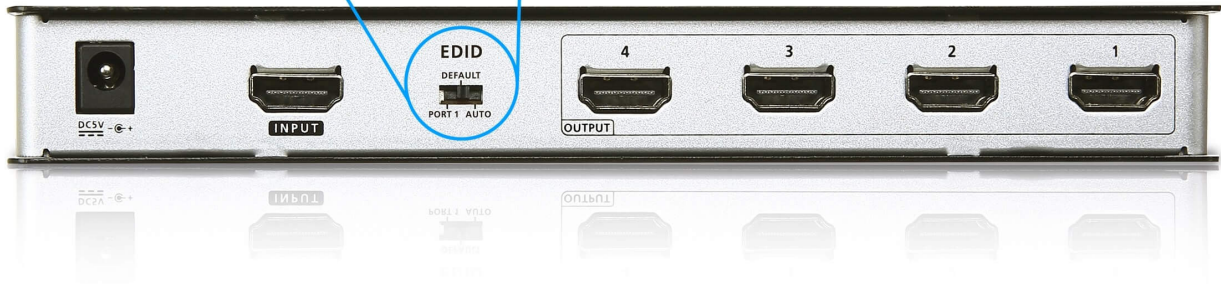

Applications

The video splitter is ideal for applications that require seamless distribution of pristine audiovisual content across multiple displays, ensuring a stunning viewing experience in any AV setup.

- 1.
- 2.
- 3.
- 4.