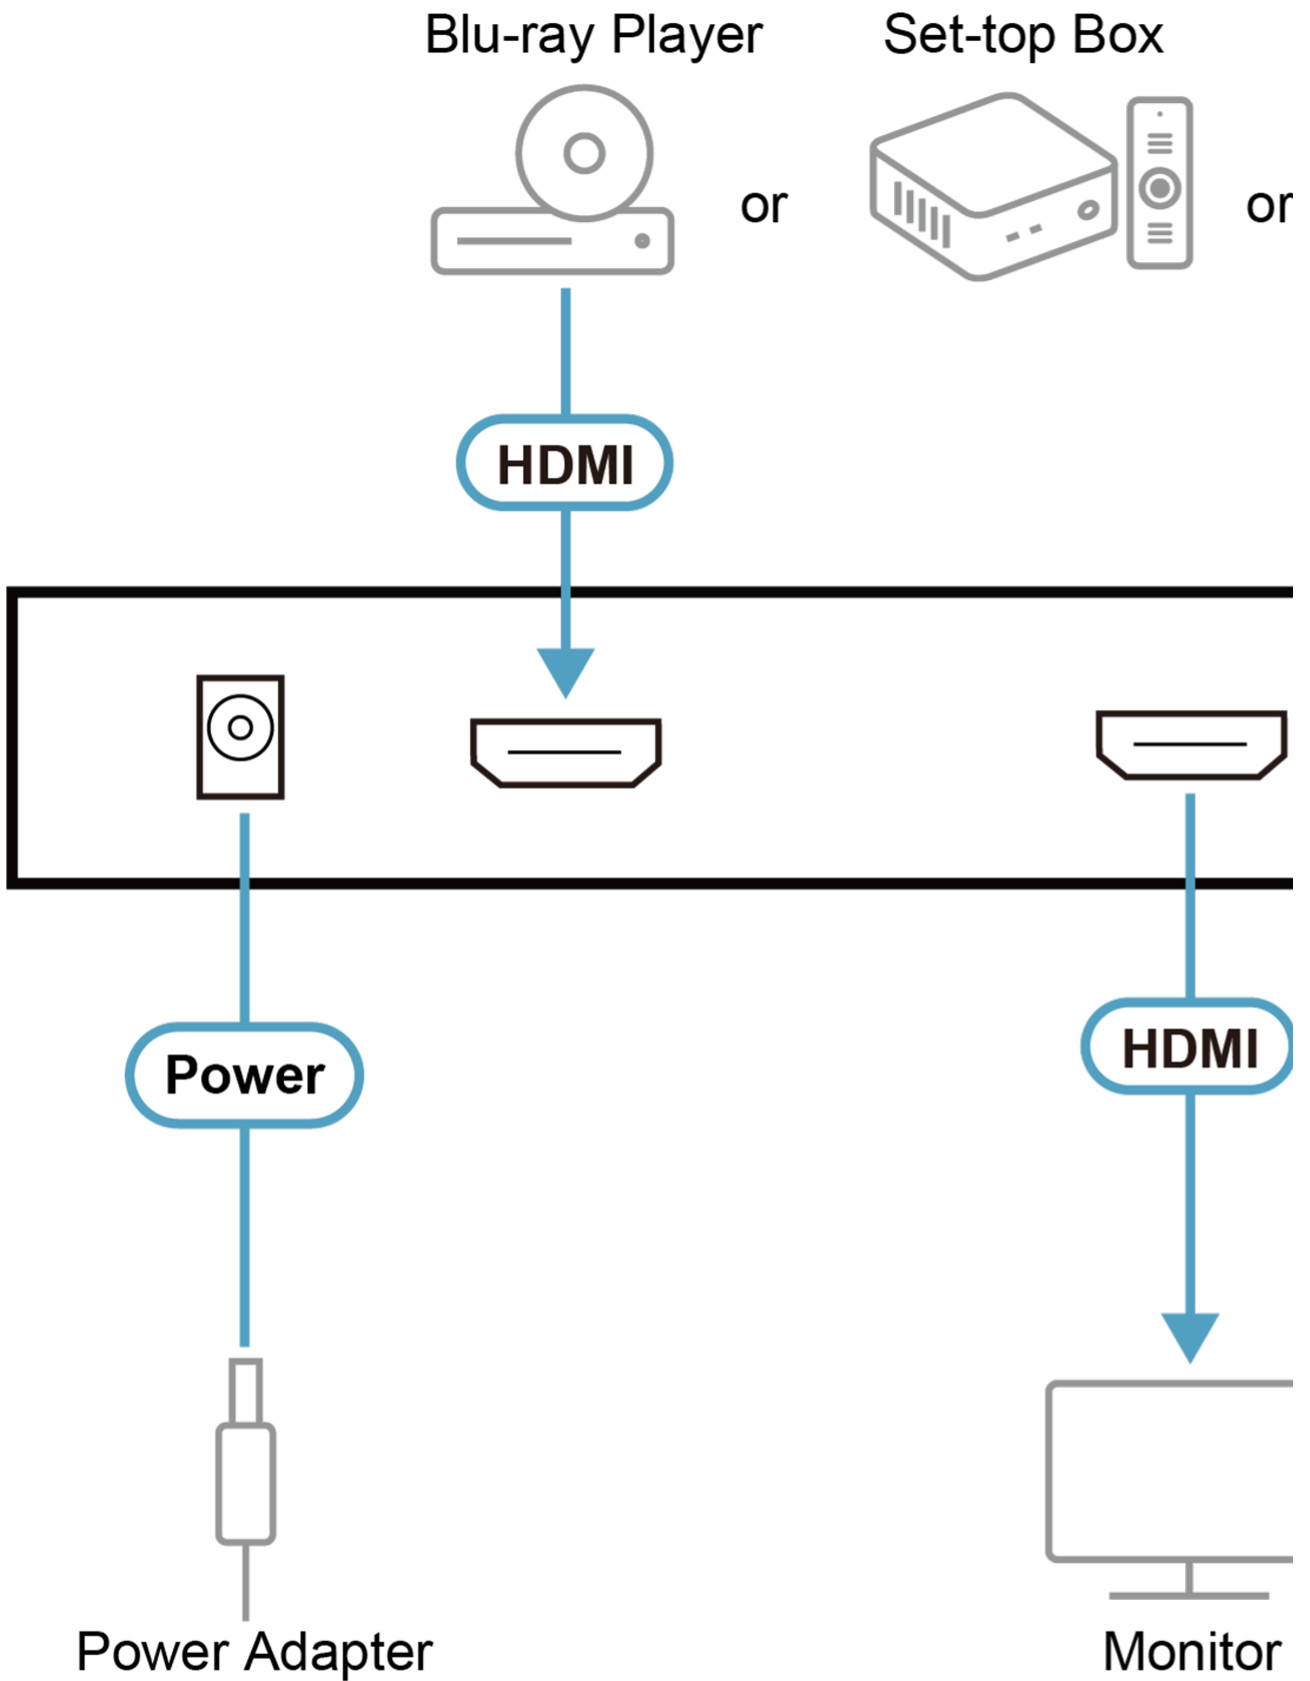

18Gbps Max.
Bandwidth

**EDID
Expert™**

Features

The VS184B True 4K HDMI Splitter is the perfect solution for anyone who needs to send one source of digital high definition video to four displays at the same time. It supports all HDMI-enabled equipment, such as DVD players, satellite set-top boxes and all HDMI monitors, displays, projectors, or TVs.

The VS184B True 4K HDMI Splitter is HDMI 2.0 compliant, 4K at 60Hz (4:4:4), and supports multiple streaming audio, making it effective for use with all HDMI displays in home theater applications, as well as in corporate, educational and commercial settings.

- Connects one HDMI source to four HDMI displays at the same time
- HDMI (3D, Deep Color, 4K); HDCP 2.2 Compatible
- Supports HDR10+
- Supports max resolutions of up to 4096 x 2160 / 3840 x 2160 @ 60 Hz (4:4:4)
- Long distance transmission- up to 15 m(1920x1200) / 5 m (True 4K)*
- Max pixel clock rate up to 600 MHz
- Max data rate up to 18 Gbps (6 Gbps per lane)
- LED indication of power status and source devices
- EDID Expert™ – Selects optimum EDID settings for smooth power-up, high-quality display and use of the best video resolution via EDID DIP Switch, allowing users to effortlessly switch among Port 1, Default, and Auto
- Plug-and-play – No software installation required

Diagram

Note: Connects up to 4 display device
