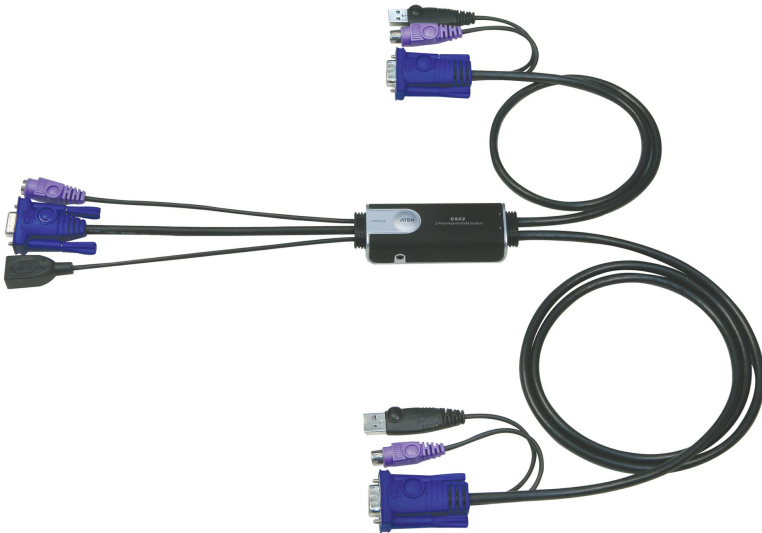

## CS52

2-Port PS/2 USB VGA Cable KVM Switch with Remote Port Selector

Flexible Combinations : PS/2 Keyboard+USB Mouse

### Features

- One console (monitor, PS/2 keyboard, and USB mouse) controls two computers
- Remote port selection switch for convenient switch placement
- Supports multi-function mice
- [USB 2.0 mouse port can be used for USB hub and USB peripheral sharing.](#)
- Compact design, built in all-in-one cables (console 0.15m; computers 0.6m, 1.2m)
- Superior video quality- up to 2048 x 1536; DDC2B
- Auto Scan function to monitor computer operation
- Non-powered
- OS Compatibility includes Windows 2000/XP/[Vista](#), Linux and FreeBSD.

### Specification

Computer Connections	2
Port Selection	Hotkey, Remote Port Selector
Connectors	
Console Ports	1 x HDB-15 Female (Blue) 1 x 6-pin Mini-DIN Female (Purple) 1 x USB Type A Female
KVM Ports	2 x HDB-15 Male (Blue) 2 x 6-pin Mini-DIN Male (Purple) 2 x USB Type A Male (Black)
Remote Port Selector	1 x 2.5mm Audio Jack Female
LEDs	
Selected	2 (Green)
Cable Length	

Console	0.15 m
Computer	1 x 0.6 m; 1 x 1.2 m
Emulation	
Keyboard / Mouse	PS/2
Video	2048 x 1536; DDC2B
Scan Interval	3, 5, 10, 20 seconds (default: 5 secs.)
Power Consumption	DC5V:0.02W:4BTU/h  Note: <ul style="list-style-type: none"> <li>● The measurement in Watts indicates the typical power consumption of the device with no external loading.</li> <li>● The measurement in BTU/h indicates the power consumption of the device when it is fully loaded.</li> </ul>
Environmental	
Operating Temperature	0-50°C
Storage Temperature	-20-60°C
Humidity	0-80% RH, Non-condensing
Physical Properties	
Housing	Plastic
Weight	0.35 kg ( 0.77 lb )
Dimensions (L x W x H)	8.45 x 3.40 x 2.21 cm (3.33 x 1.34 x 0.87 in.)
Note	For some of rack mount products, please note that the standard physical dimensions of WxDxH are expressed using a LxWxH format.