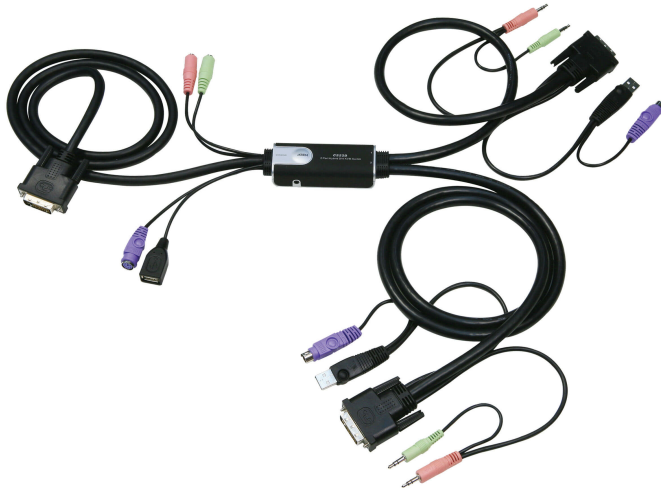

CS52D

2-Port Hybrid™ DVI KVM Switch with Audio

Flexible Combinations : PS/2 Keyboard+USB Mouse

20070507173731004.jpg

Features

- One console (DVI monitor, PS/2 keyboard, and USB mouse) controls two computers
- Fully DVI-Digital specification compliant
- Remote port selection switch for convenient switch placement
- Supports multi-function mice
- [USB 2.0 mouse port can be used for USB hub and USB peripheral sharing.](#)
- Compact design, built in all-in-one cables (console 1.2m; computers 0.6m, 1.2m)
- Audio (microphone and speaker) enabled -full bass response provides a rich experience for 2.1 surround sound systems
- Independent switching of the KVM and Audio focus - one computer can have the KVM focus while the other has the audio focus
- Superior video quality- up to 1920x 1200@60Hz; DDC2B
- HDCP compliant
- Auto Scan function to monitor computer operation
- Non-powered
- OS Compatibility includes Windows 2000/XP/[Vista](#), Linux and FreeBSD.