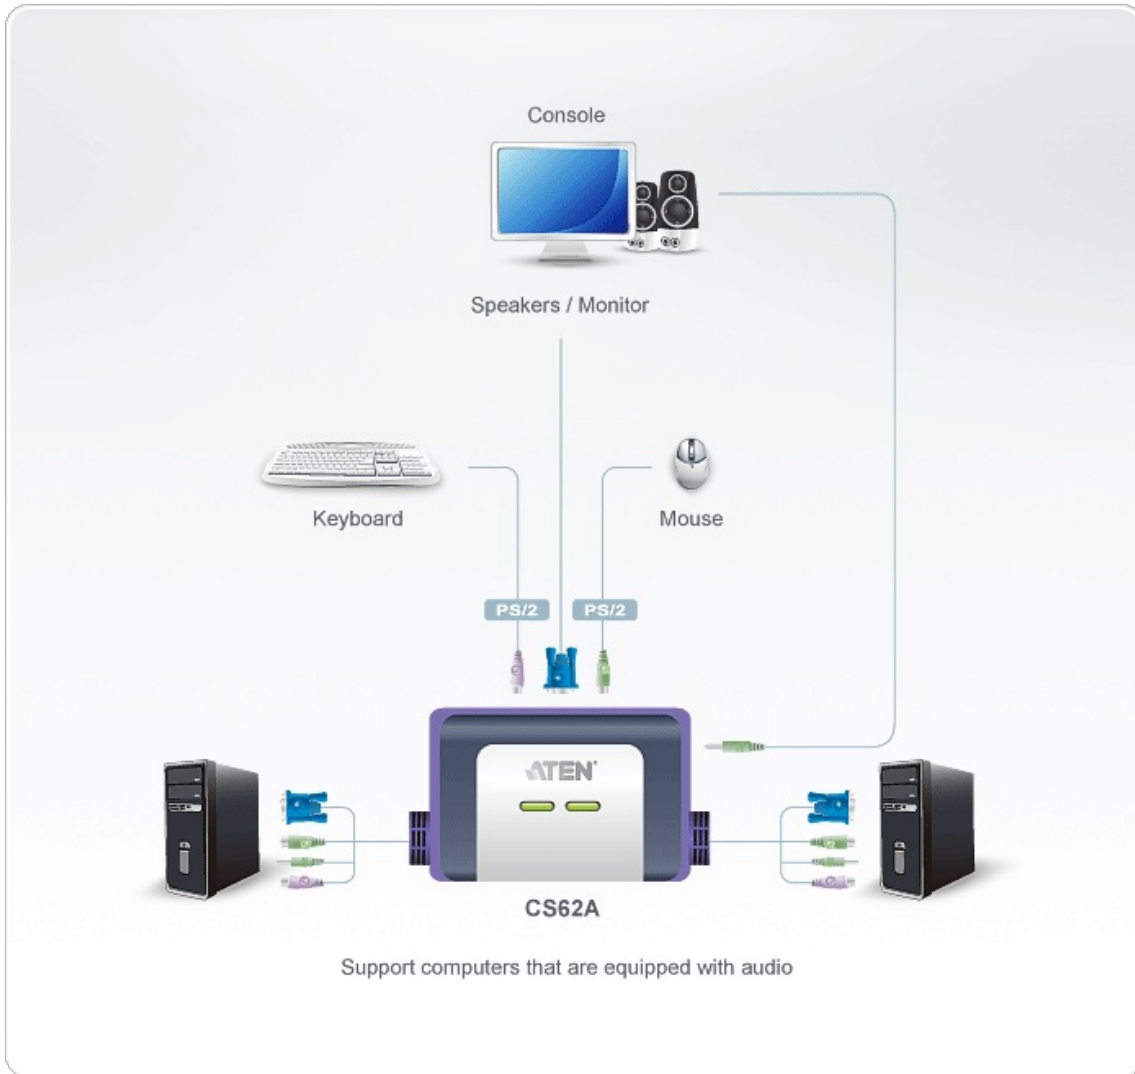

Diagram

ATEN International Co., Ltd.

3F., No.125, Sec. 2, Datong Rd., Sijhih District., New Taipei City 221, Taiwan
Phone: 886-2-8692-6789 Fax: 886-2-8692-6767
www.aten.com E-mail: marketing@aten.com

© Copyright 2015 ATEN® International Co., Ltd.
ATEN and the ATEN logo are trademarks of ATEN International Co., Ltd.
All rights reserved. All other trademarks are the property of their respective owners.