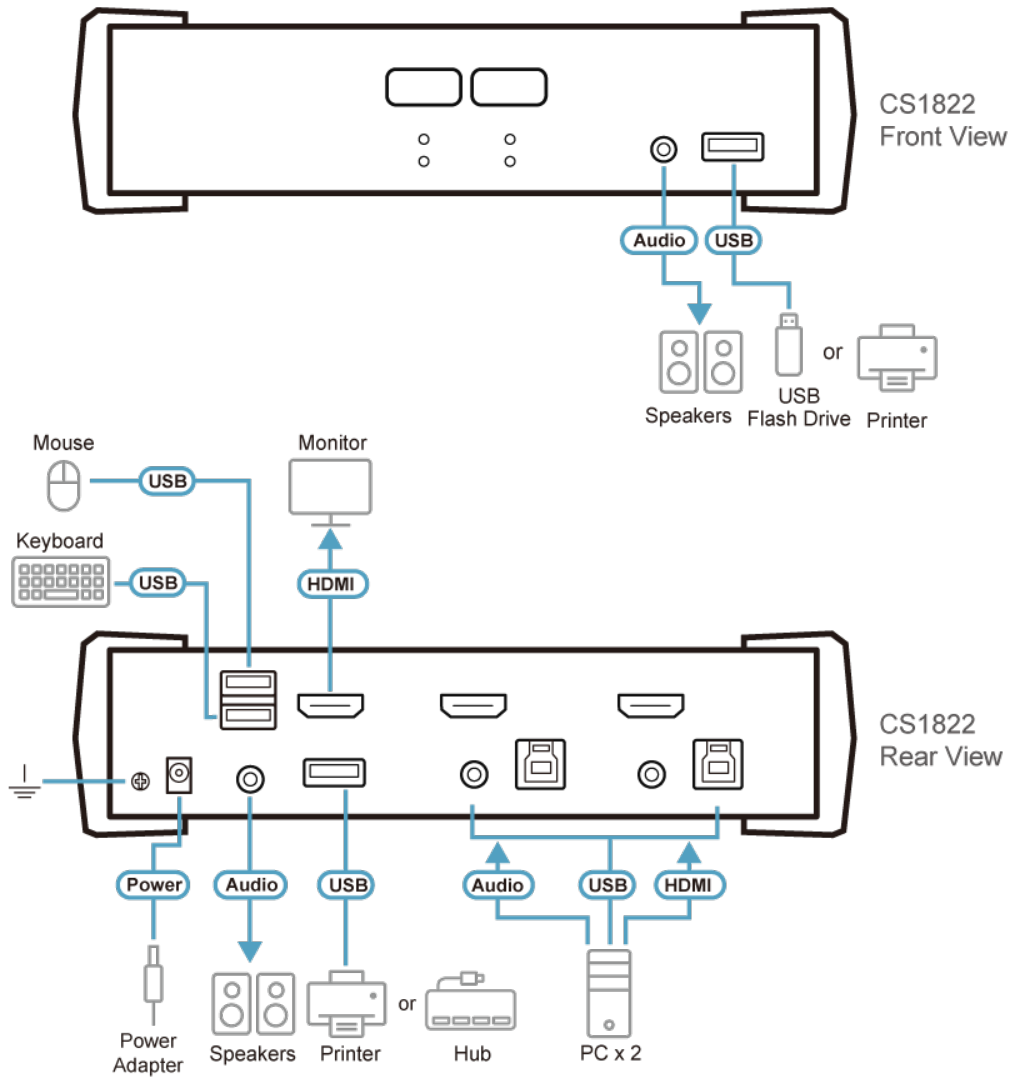

Diagram

ATEN International Co., Ltd.

3F., No.125, Sec. 2, Datong Rd., Sijhih District., New Taipei City 221, Taiwan
Phone: 886-2-8692-6789 Fax: 886-2-8692-6767
www.aten.com E-mail: marketing@aten.com