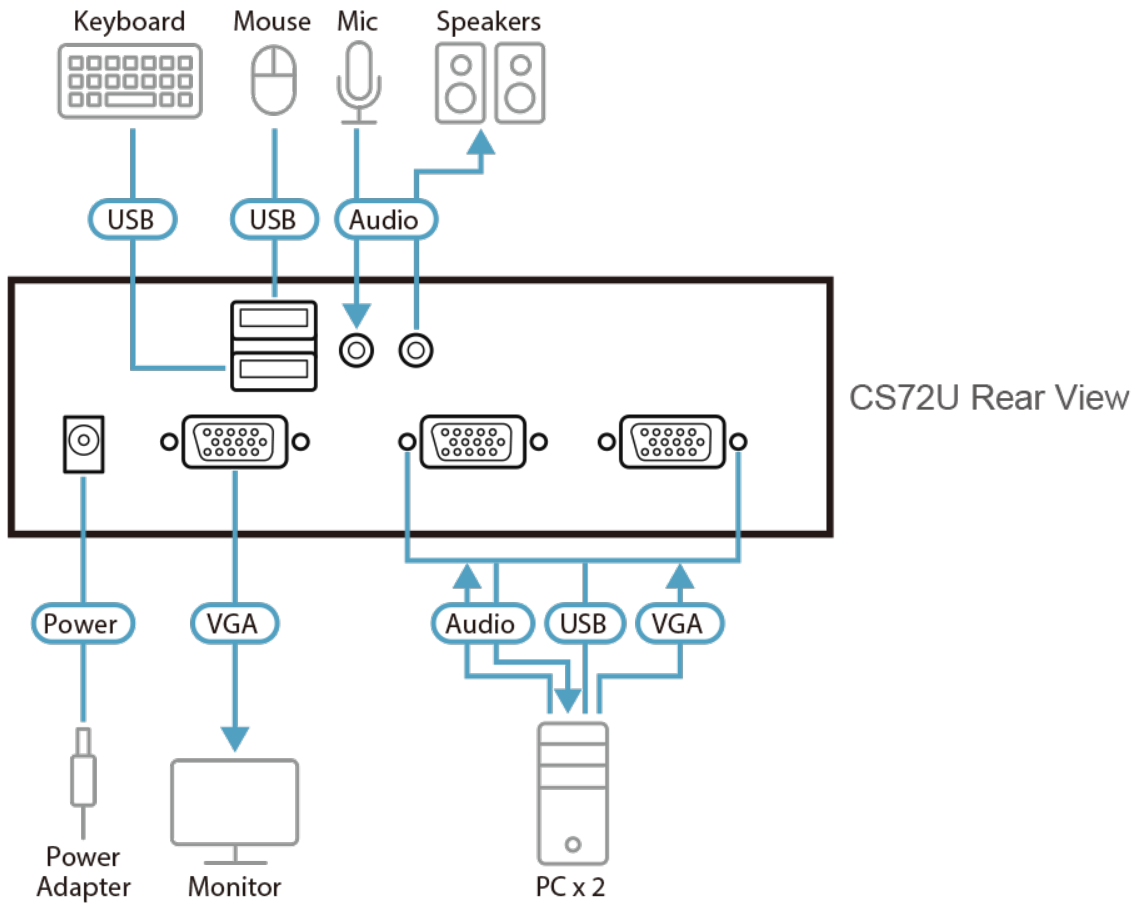

Diagram

! The CS72U is bus-powered, which draws power from the connected PCs. To provide enhanced power via the built-in power jack, it is required that you use a compatible ATEN power adapter. Please contact your ATEN dealer or Technical Support for detailed information.