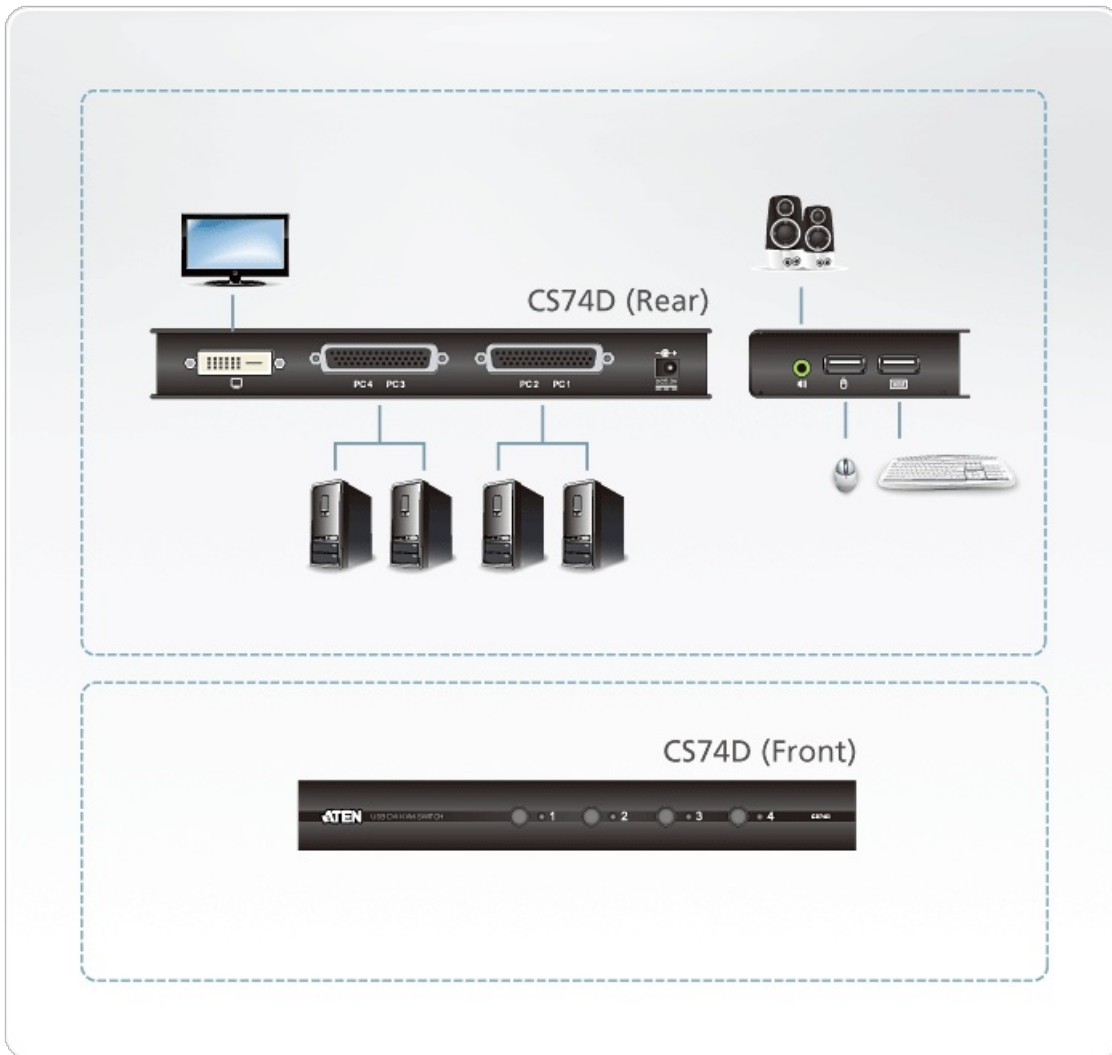

Diagram

ATEN International Co., Ltd.

3F., No.125, Sec. 2, Datong Rd., Sijhih District., New Taipei City 221, Taiwan
Phone: 886-2-8692-6789 Fax: 886-2-8692-6767
www.aten.com E-mail: marketing@aten.com

© Copyright 2015 ATEN® International Co., Ltd.
ATEN and the ATEN logo are trademarks of ATEN International Co., Ltd.
All rights reserved. All other trademarks are the property of their
respective owners.