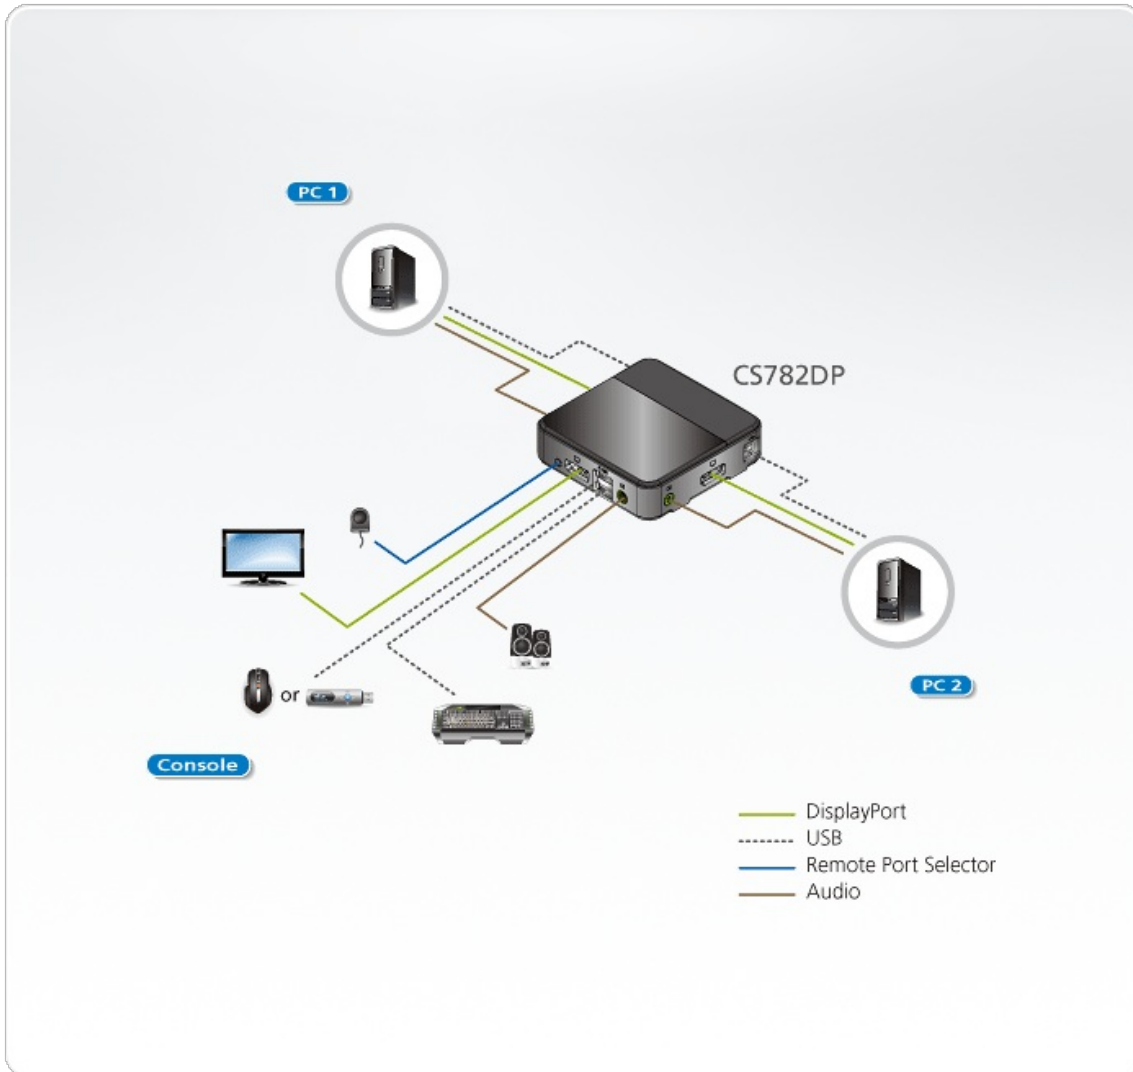

Diagram

ATEN International Co., Ltd.

3F., No.125, Sec. 2, Datong Rd., Sijhih District., New Taipei City 221, Taiwan
Phone: 886-2-8692-6789 Fax: 886-2-8692-6767
www.aten.com E-mail: marketing@aten.com

© Copyright 2015 ATEN® International Co., Ltd.
ATEN and the ATEN logo are trademarks of ATEN International Co., Ltd.
All rights reserved. All other trademarks are the property of their respective owners.