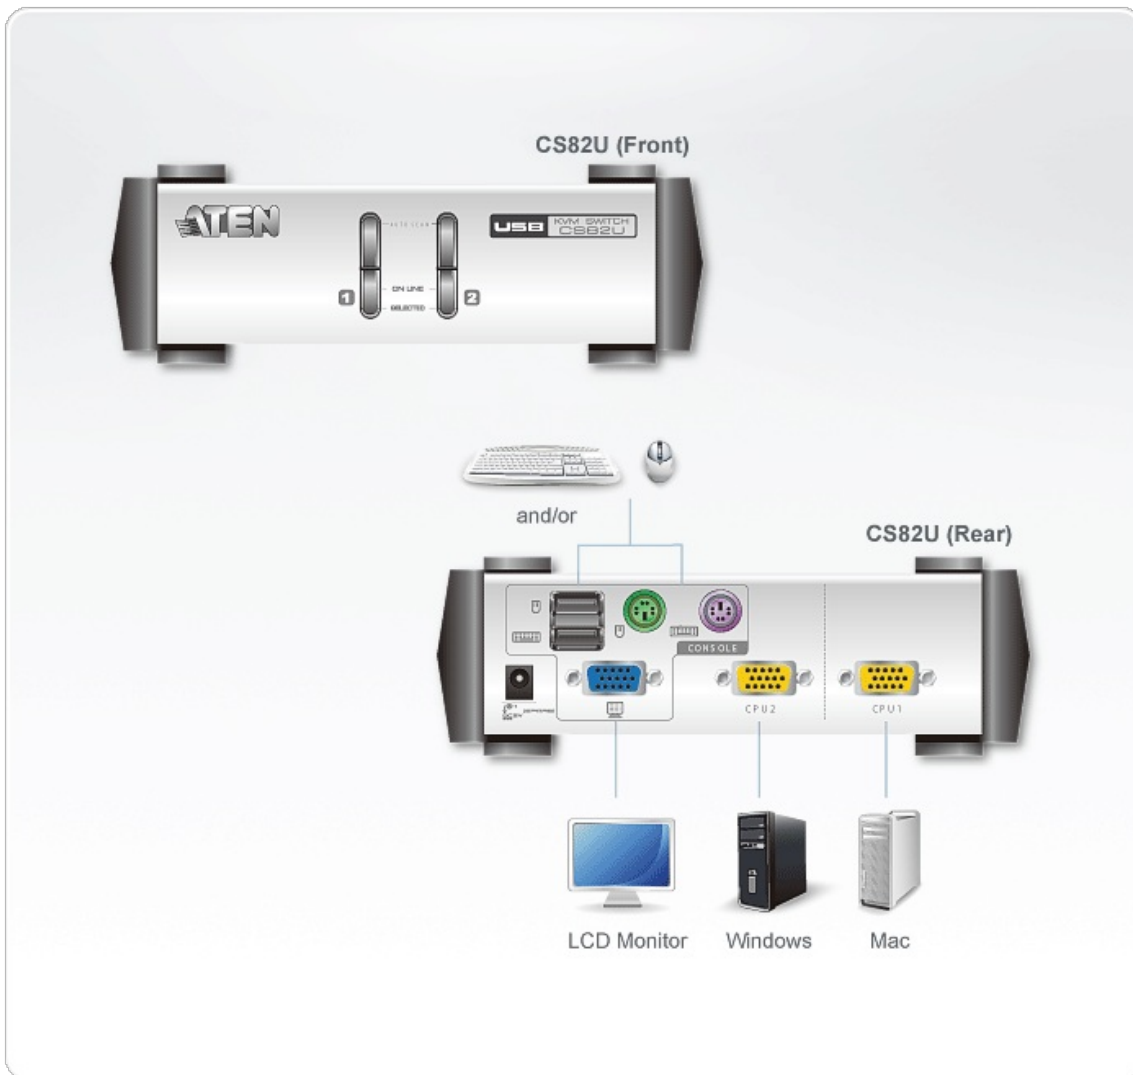

Diagram

ATEN International Co., Ltd.

3F., No.125, Sec. 2, Datong Rd., Sijhih District., New Taipei City 221, Taiwan
Phone: 886-2-8692-6789 Fax: 886-2-8692-6767
www.aten.com E-mail: marketing@aten.com

© Copyright 2015 ATEN® International Co., Ltd.
ATEN and the ATEN logo are trademarks of ATEN International Co., Ltd.
All rights reserved. All other trademarks are the property of their respective owners.