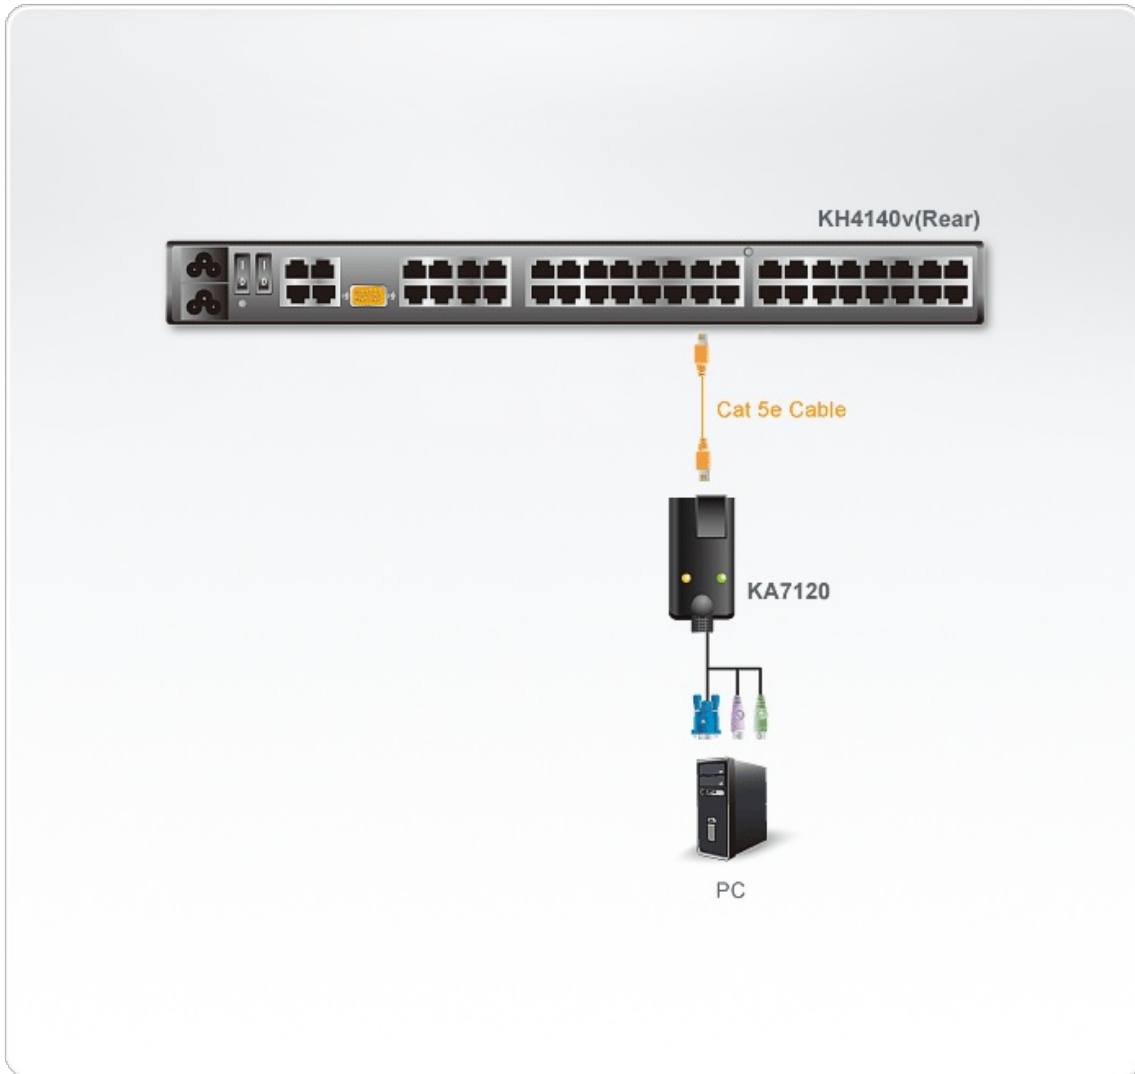

Diagram

ATEN International Co., Ltd.

3F., No.125, Sec. 2, Datong Rd., Sijhih District., New Taipei City 221, Taiwan
Phone: 886-2-8692-6789 Fax: 886-2-8692-6767
www.aten.com E-mail: marketing@aten.com

© Copyright 2015 ATEN® International Co., Ltd.
ATEN and the ATEN logo are trademarks of ATEN International Co., Ltd.
All rights reserved. All other trademarks are the property of their respective owners.