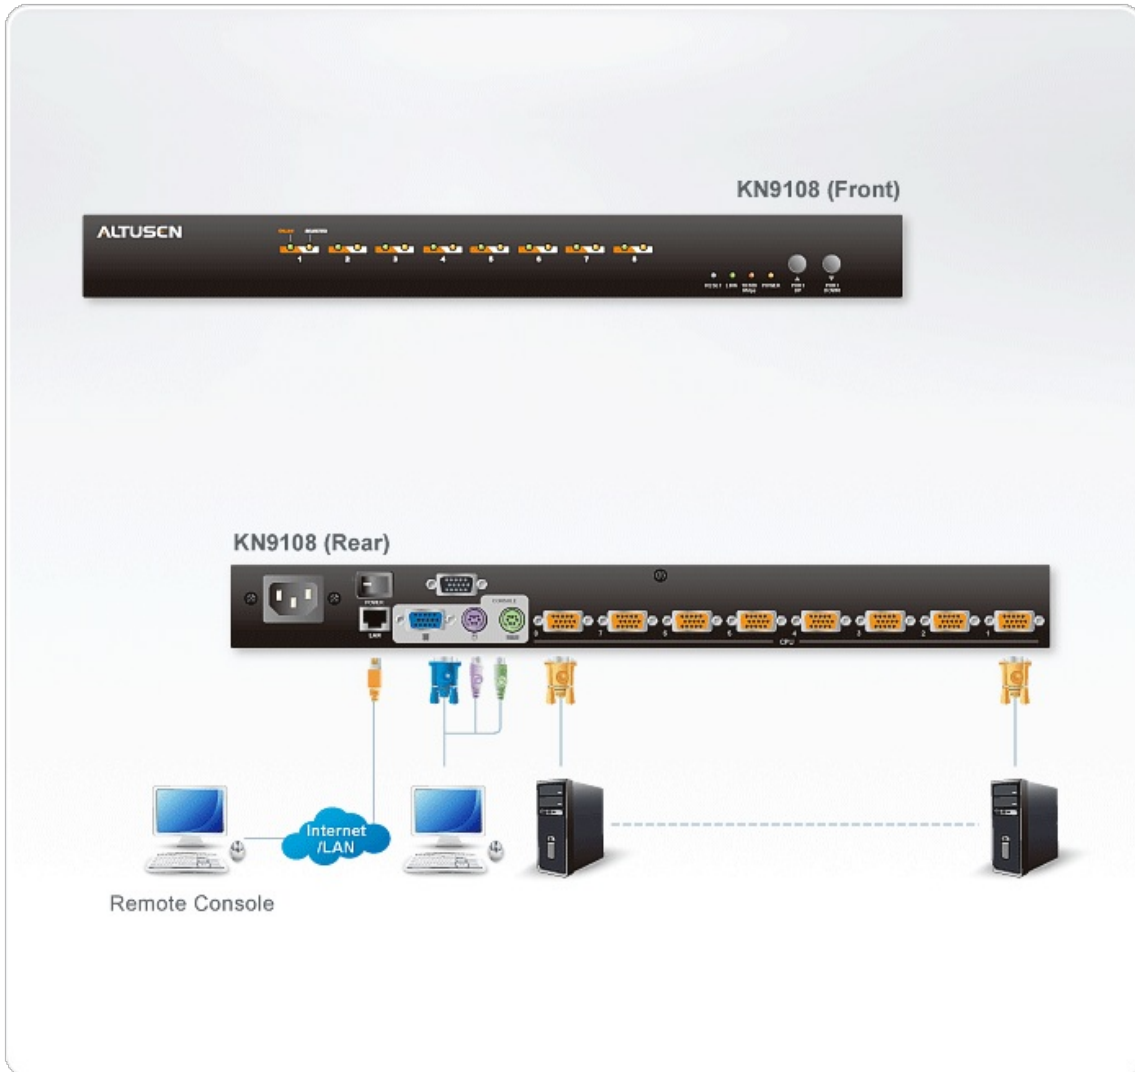

Diagram

ATEN International Co., Ltd.

3F., No.125, Sec. 2, Datong Rd., Sijhih District., New Taipei City 221, Taiwan
Phone: 886-2-8692-6789 Fax: 886-2-8692-6767
www.aten.com E-mail: marketing@aten.com

© Copyright 2015 ATEN® International Co., Ltd.
ATEN and the ATEN logo are trademarks of ATEN International Co., Ltd.
All rights reserved. All other trademarks are the property of their respective owners.