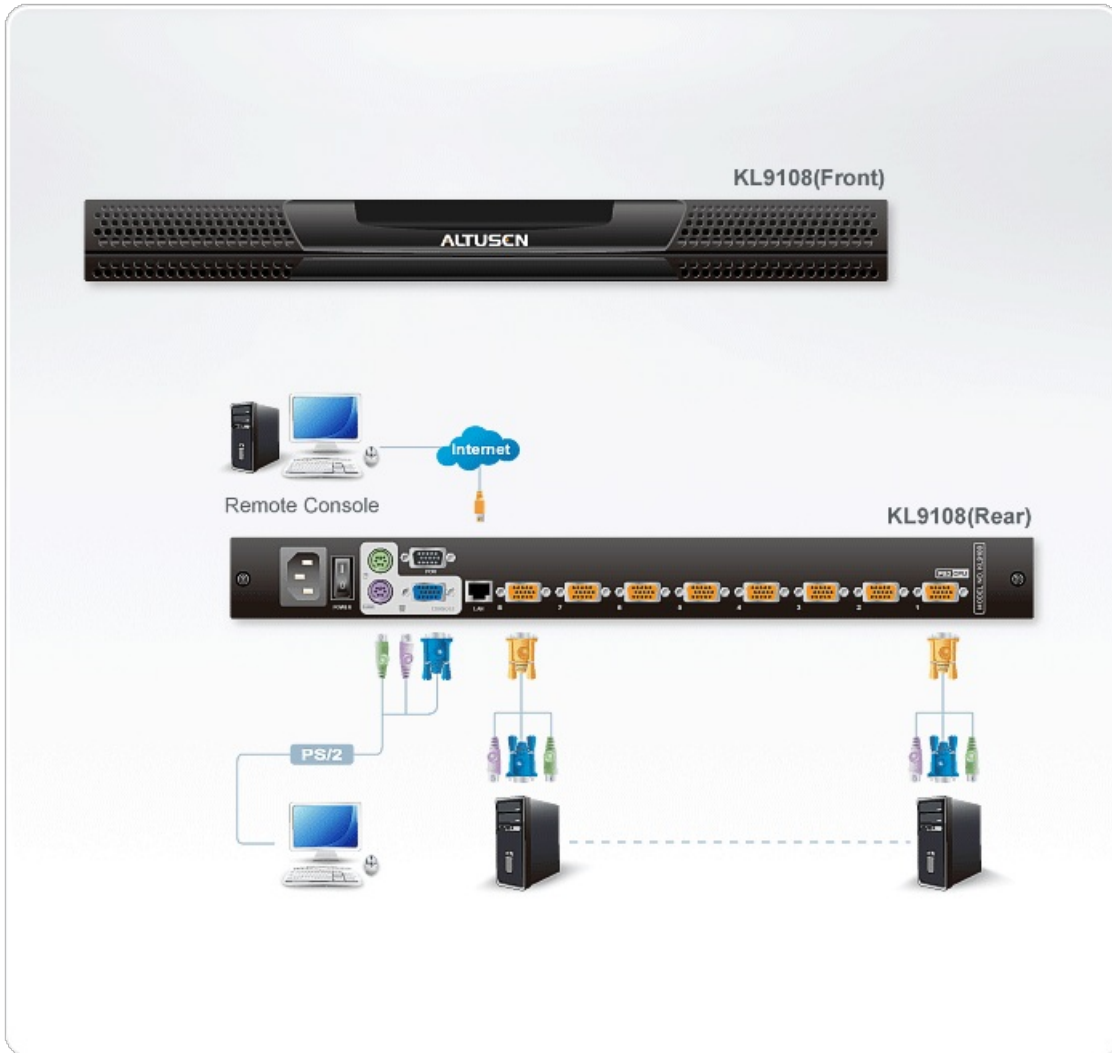

Diagram

ATEN International Co., Ltd.

3F, No.125, Sec. 2, Datong Rd., Sijhih District., New Taipei City 221, Taiwan
Phone: 886-2-8692-6789 Fax: 886-2-8692-6767
www.aten.com E-mail: marketing@aten.com

© Copyright 2015 ATEN® International Co., Ltd.
ATEN and the ATEN logo are trademarks of ATEN International Co., Ltd.
All rights reserved. All other trademarks are the property of their
respective owners.