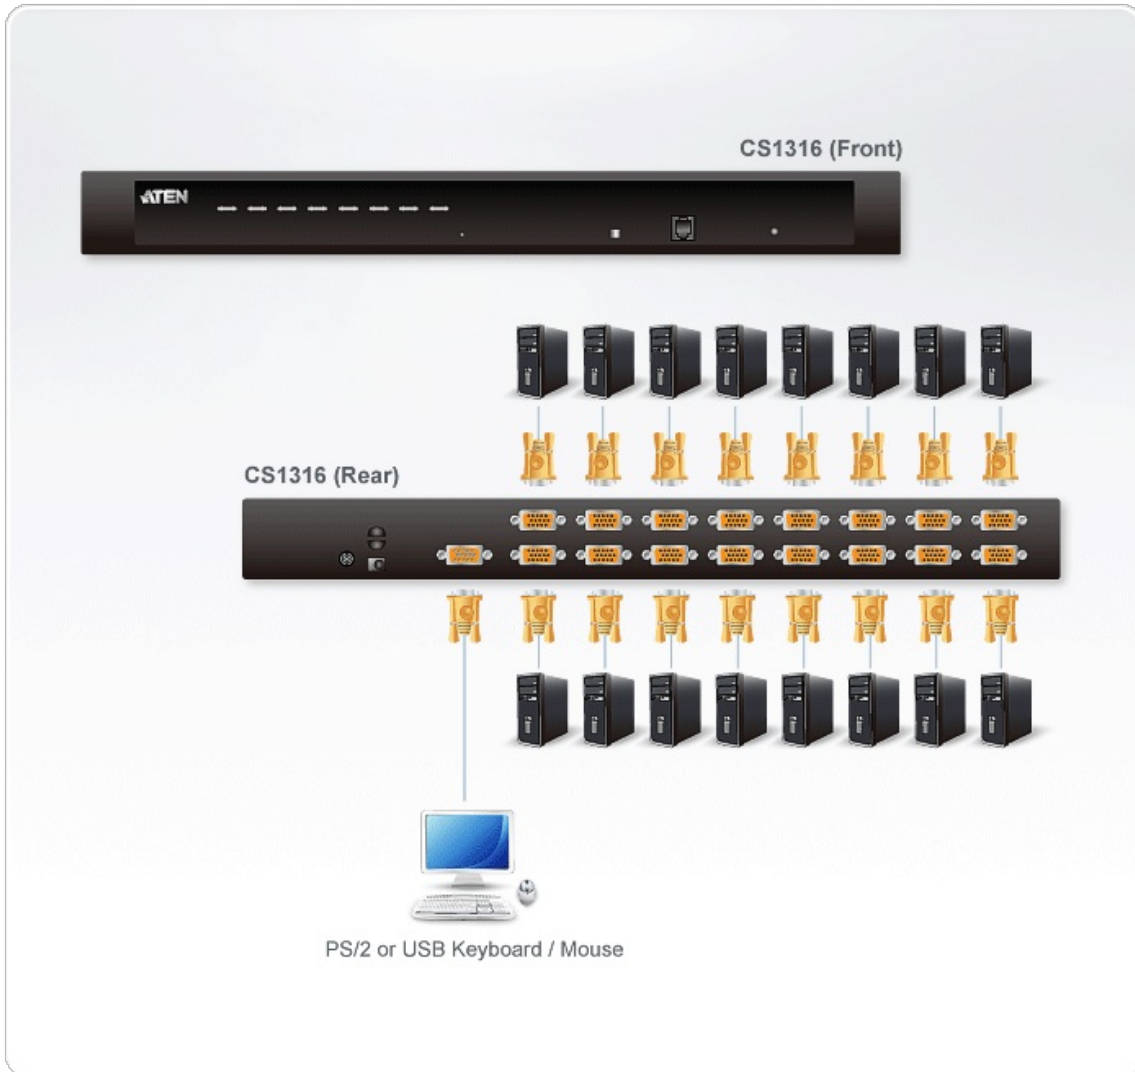

Diagram

ATEN International Co., Ltd.

3F., No.125, Sec. 2, Datong Rd., Sijhih District., New Taipei City 221, Taiwan
Phone: 886-2-8692-6789 Fax: 886-2-8692-6767
www.aten.com E-mail: marketing@aten.com

© Copyright 2015 ATEN® International Co., Ltd.
ATEN and the ATEN logo are trademarks of ATEN International Co., Ltd.
All rights reserved. All other trademarks are the property of their respective owners.