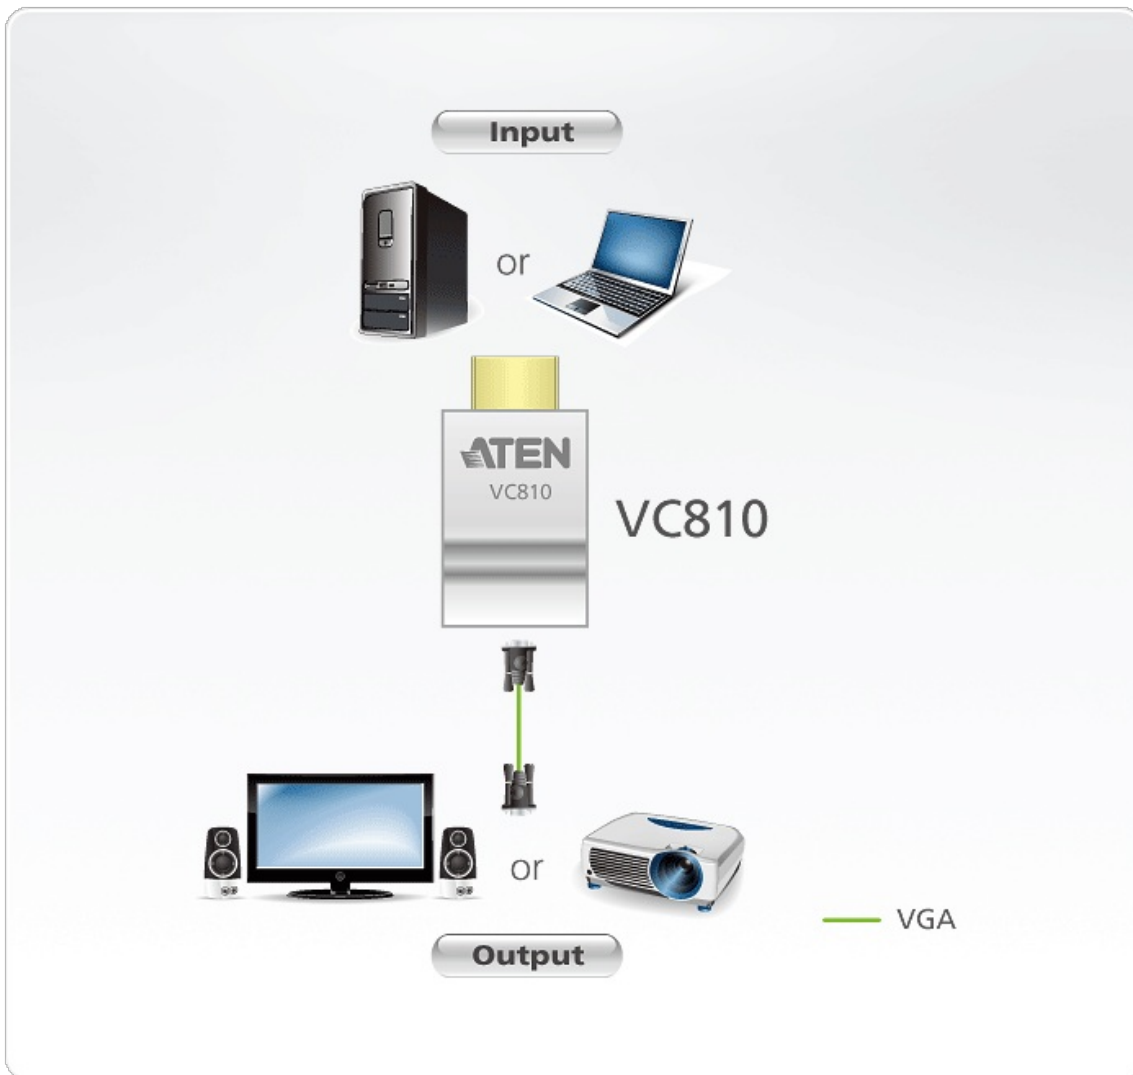

Diagram

ATEN International Co., Ltd.

3F., No.125, Sec. 2, Datong Rd., Sijhih District., New Taipei City 221, Taiwan
Phone: 886-2-8692-6789 Fax: 886-2-8692-6767
www.aten.com E-mail: marketing@aten.com

© Copyright 2015 ATEN® International Co., Ltd.
ATEN and the ATEN logo are trademarks of ATEN International Co., Ltd.
All rights reserved. All other trademarks are the property of their
respective owners.