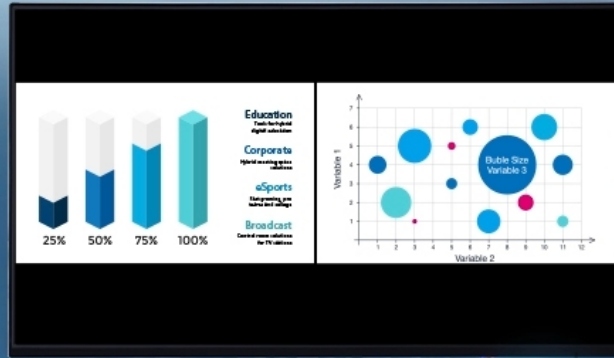

Better Meetings, Less Hassle with Wireless Browser Sharing

PresentON® VP2020 4K Wireless Presentation Switch

*Compatible with AirPlay, Google Cast, and Miracast

Wireless
ATEN Wireless Presentation App

ATEN PresentON® VP2020 is a wireless BYOD solution that enables anyone, including visitors, to easily share content from any laptop or mobile device so that participants can actively collaborate for enhanced, efficient workflows.

The VP2020 features Multi-view and audio out, which are designed to increase content-sharing flexibility. Moreover, it is equipped with USB touch back and moderation mode functions, allowing presenters to easily control meetings. In addition, its PoE connectivity makes installation easy. It's perfectly suited for both huddle spaces and large meeting spaces and is flexible enough for corporate or education use.

* The information contained is the property of ATEN International Co. LTD or their respective owners. All rights reserved. AirPlay® is a trademark of Apple Inc., registered in the U.S. and other countries and regions. Miracast® is a trademark of WiFi Alliance, registered in the U.S. and other countries and regions. Google Cast™ is a trademark of Google LLC. Any other brand names or marks are used for compatibility description only and are trademarks or registered trademarks of their respective owners.

Multi-view
Function

BYOD
Wireless Sharing

USB Touch Back

Moderation
Mode

Audio Out

Power
over Ethernet