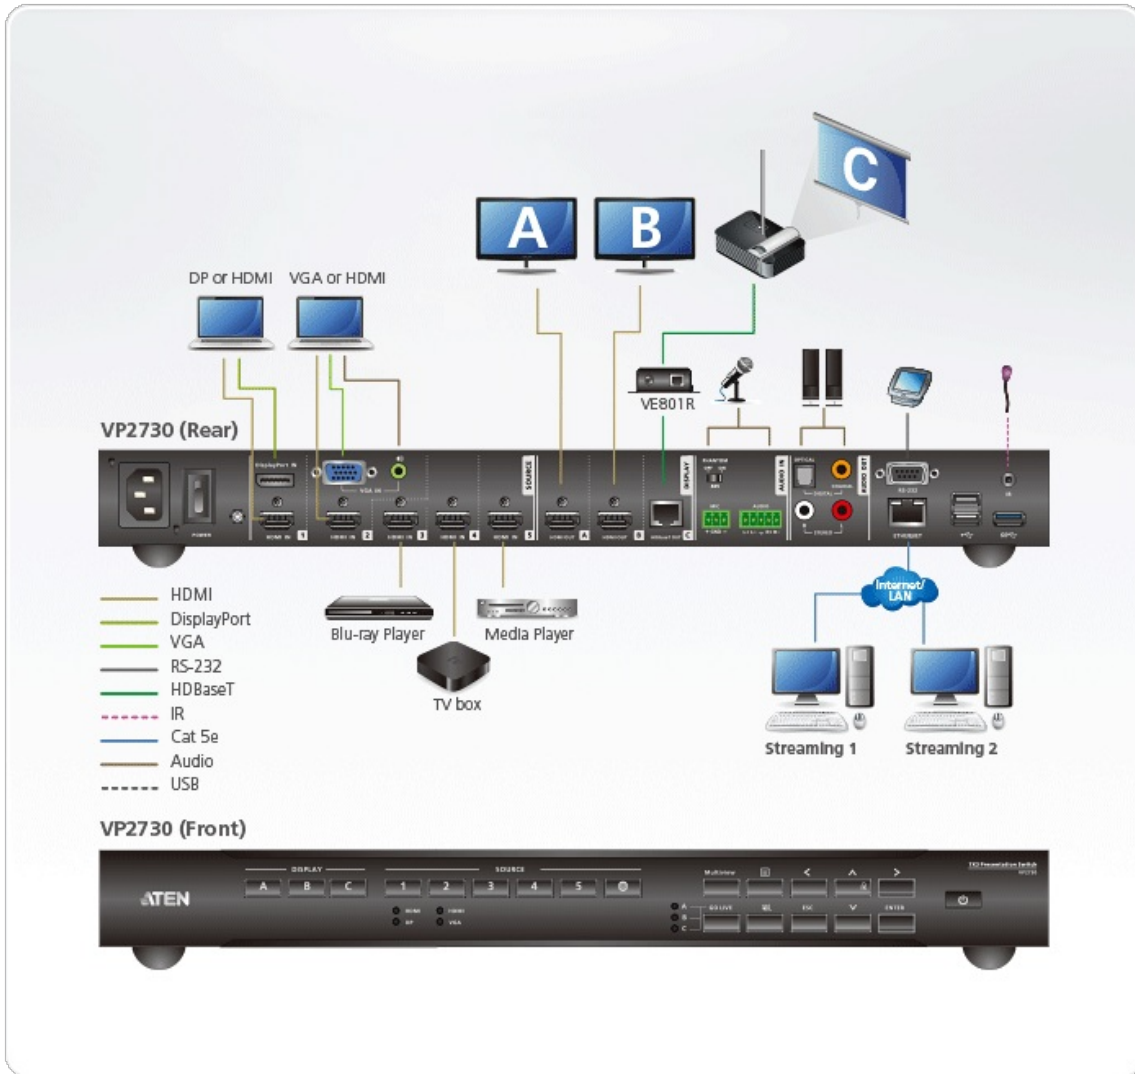

Diagram

ATEN International Co., Ltd.

3F., No.125, Sec. 2, Datong Rd., Sijhih District., New Taipei City 221, Taiwan
Phone: 886-2-8692-6789   Fax: 886-2-8692-6767
www.aten.com   E-mail: marketing@aten.com

© Copyright 2015 ATEN® International Co., Ltd.
ATEN and the ATEN logo are trademarks of ATEN International Co., Ltd.
All rights reserved. All other trademarks are the property of their respective owners.