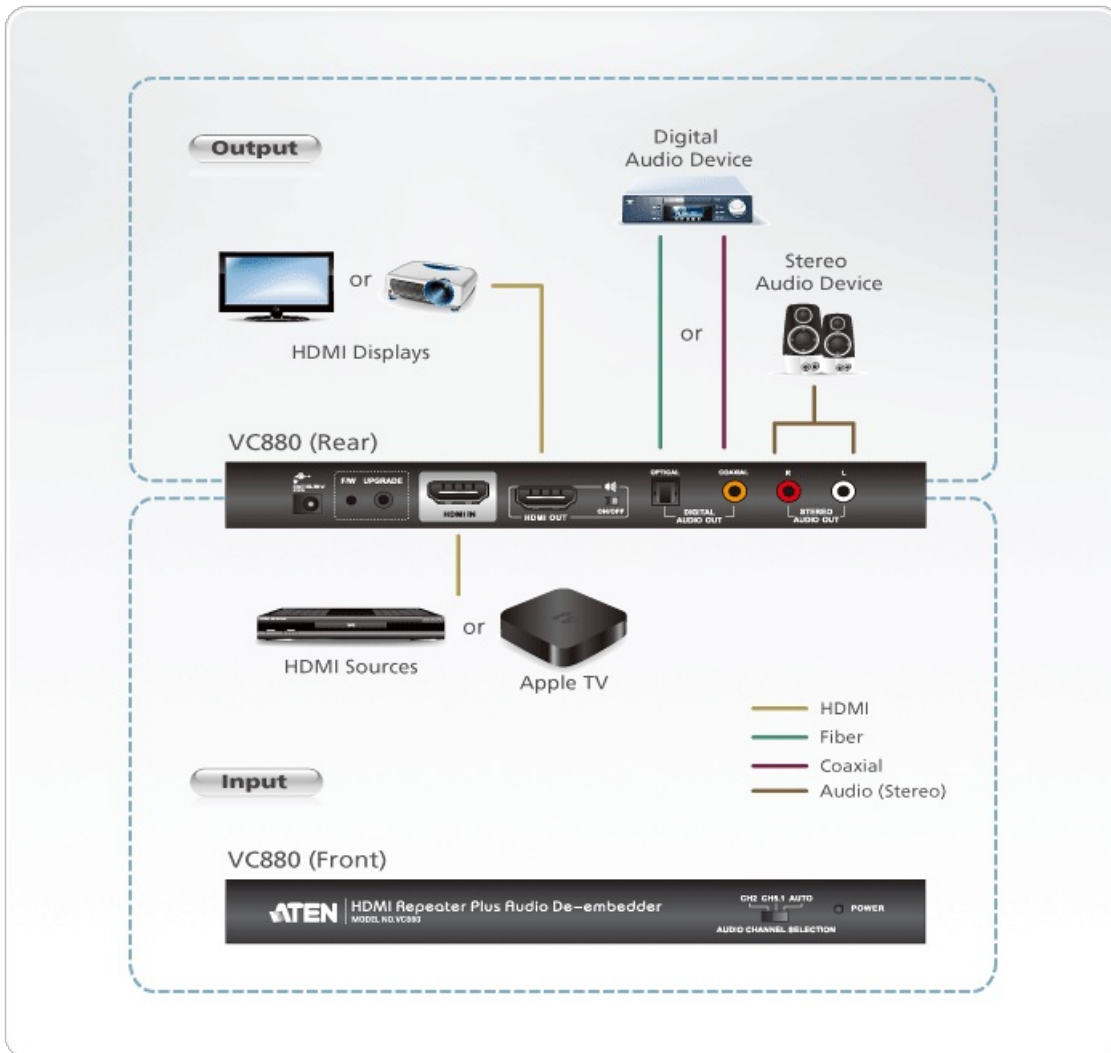

Diagram

ATEN International Co., Ltd.

3F., No.125, Sec. 2, Datong Rd., Sijhih District., New Taipei City 221, Taiwan
Phone: 886-2-8692-6789 Fax: 886-2-8692-6767
www.aten.com E-mail: marketing@aten.com

© Copyright 2015 ATEN® International Co., Ltd.
ATEN and the ATEN logo are trademarks of ATEN International Co., Ltd.
All rights reserved. All other trademarks are the property of their respective owners.