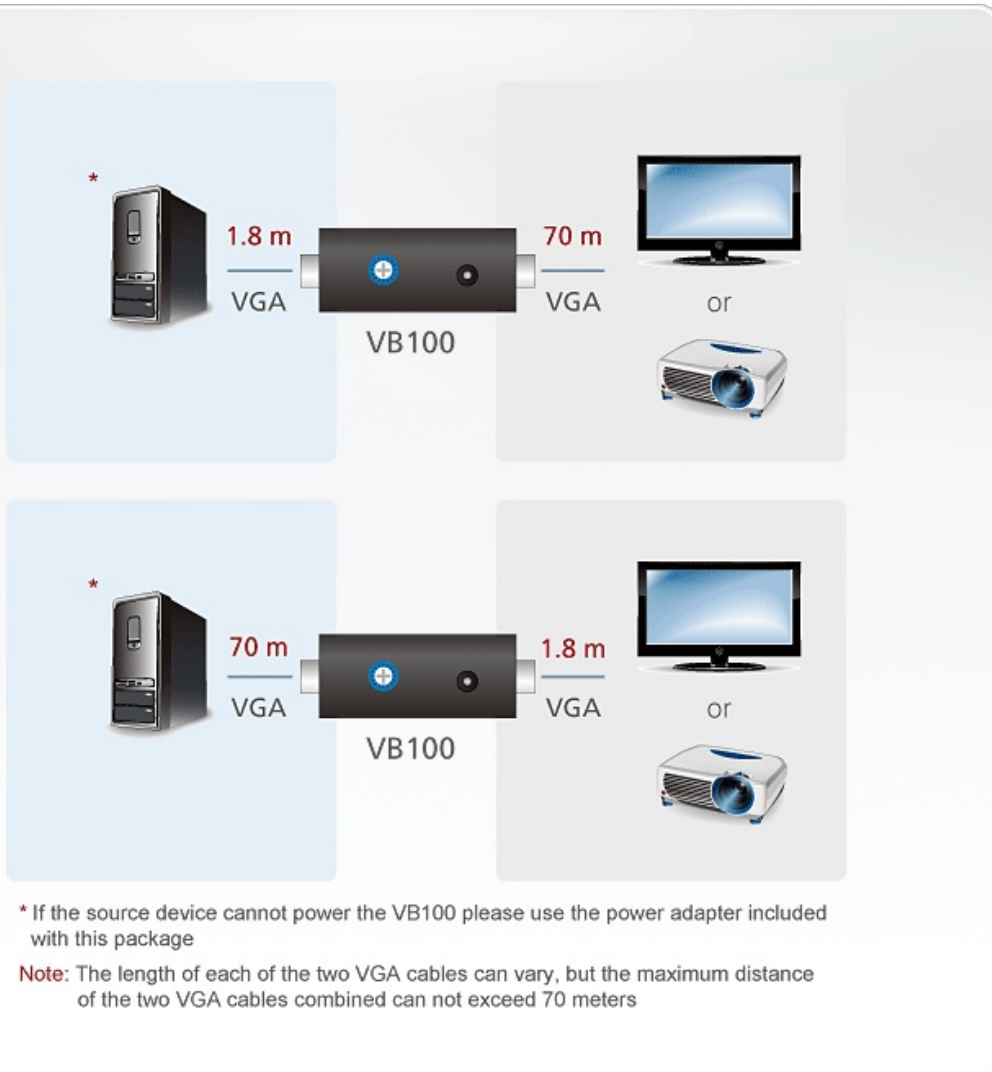

Diagram

ATEN International Co., Ltd.

3F., No.125, Sec. 2, Datong Rd., Sijhih District., New Taipei City 221, Taiwan
Phone: 886-2-8692-6789 Fax: 886-2-8692-6767
www.aten.com E-mail: marketing@aten.com

© Copyright 2015 ATEN® International Co., Ltd.
ATEN and the ATEN logo are trademarks of ATEN International Co., Ltd.
All rights reserved. All other trademarks are the property of their respective owners.