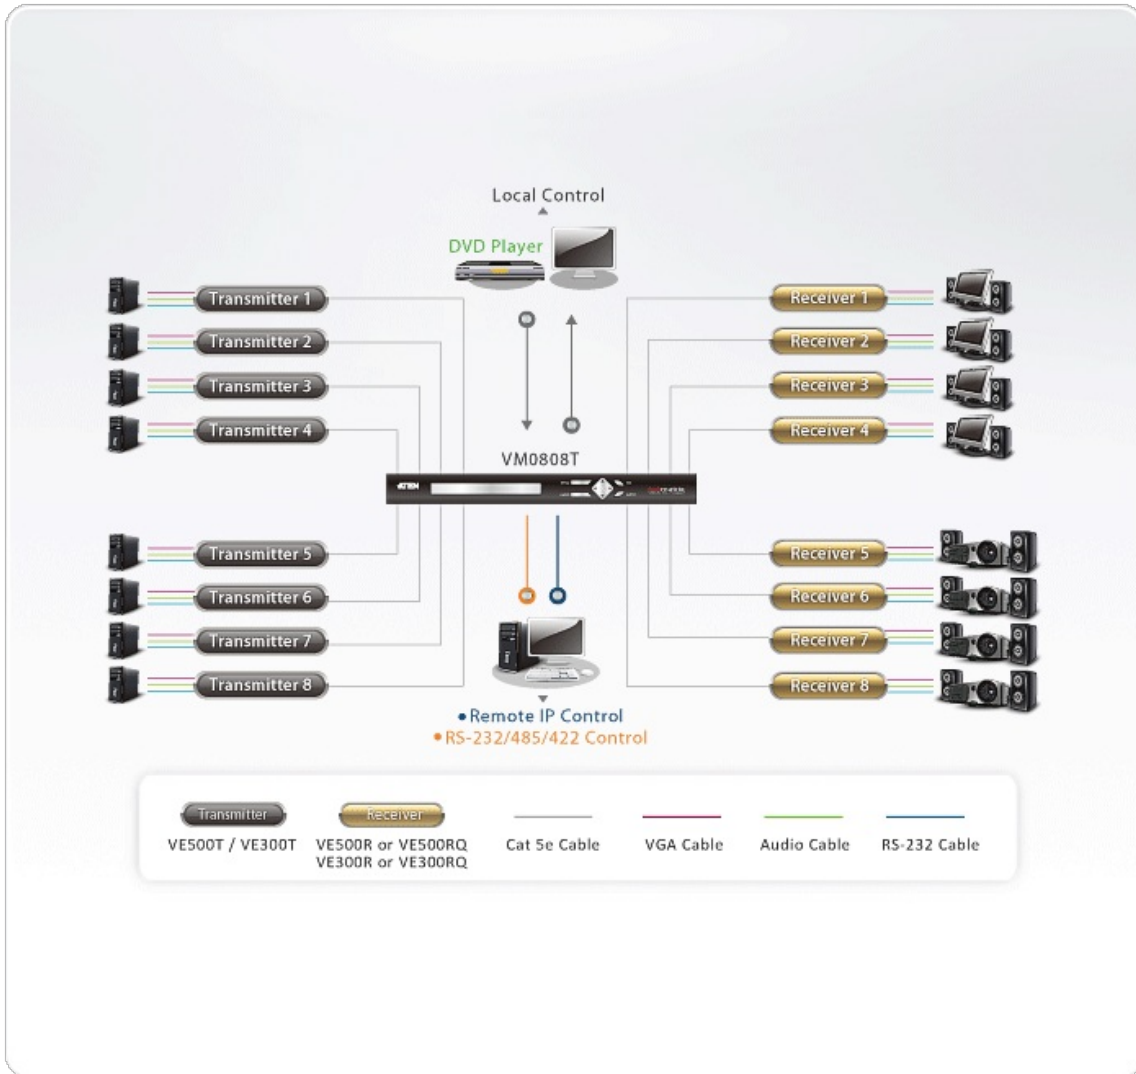

Diagram

ATEN International Co., Ltd.

3F., No.125, Sec. 2, Datong Rd., Sijhih District., New Taipei City 221, Taiwan
Phone: 886-2-8692-6789 Fax: 886-2-8692-6767
www.aten.com E-mail: marketing@aten.com

© Copyright 2015 ATEN® International Co., Ltd.
ATEN and the ATEN logo are trademarks of ATEN International Co., Ltd.
All rights reserved. All other trademarks are the property of their respective owners.