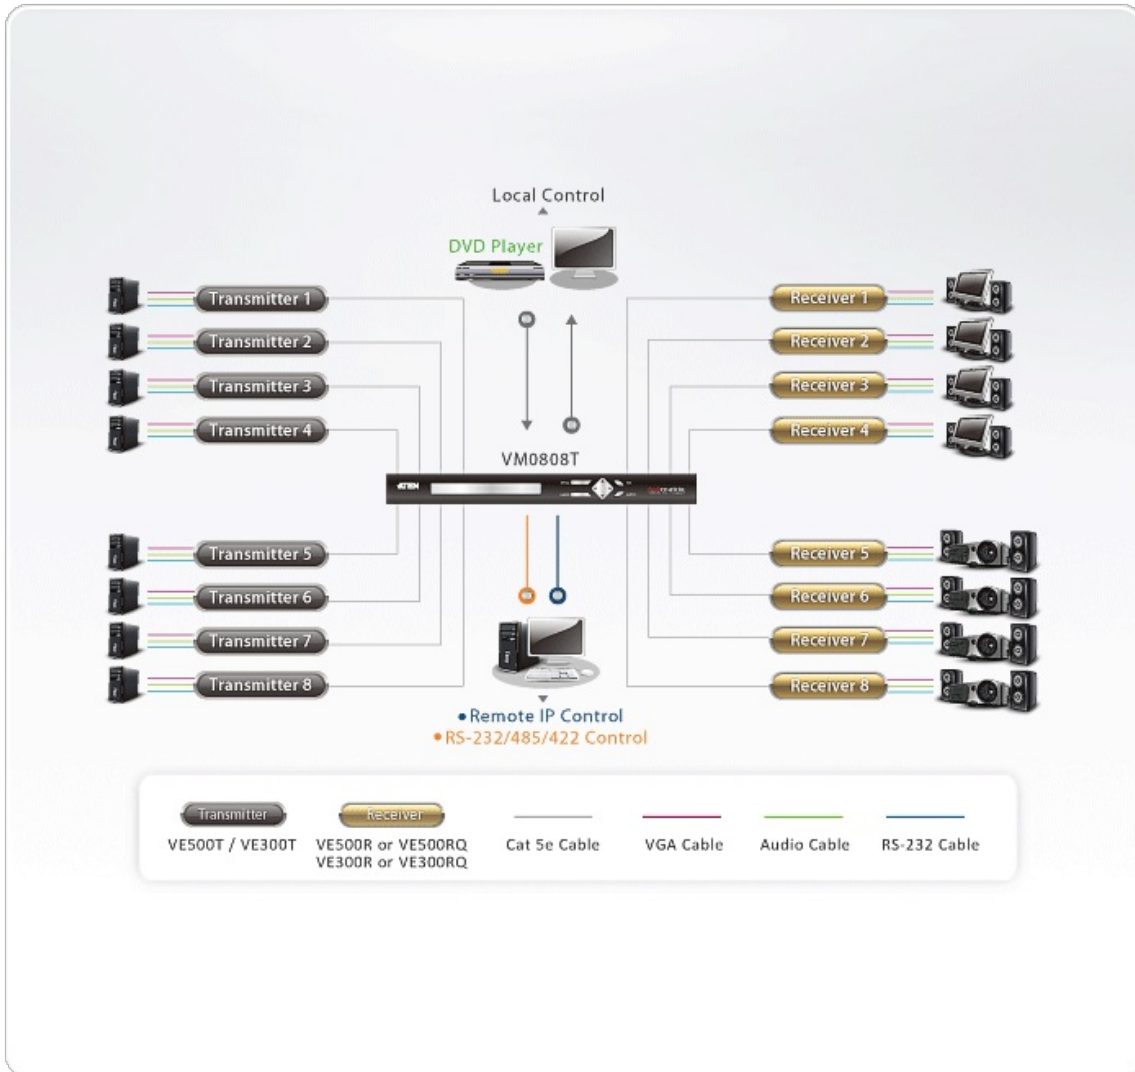

Diagram

ATEN International Co., Ltd.

3F., No.125, Sec. 2, Datong Rd., Sijhih District., New Taipei City 221, Taiwan
Phone: 886-2-8692-6789 Fax: 886-2-8692-6767
www.aten.com E-mail: marketing@aten.com

© Copyright 2015 ATEN® International Co., Ltd.
ATEN and the ATEN logo are trademarks of ATEN International Co., Ltd.
All rights reserved. All other trademarks are the property of their respective owners.