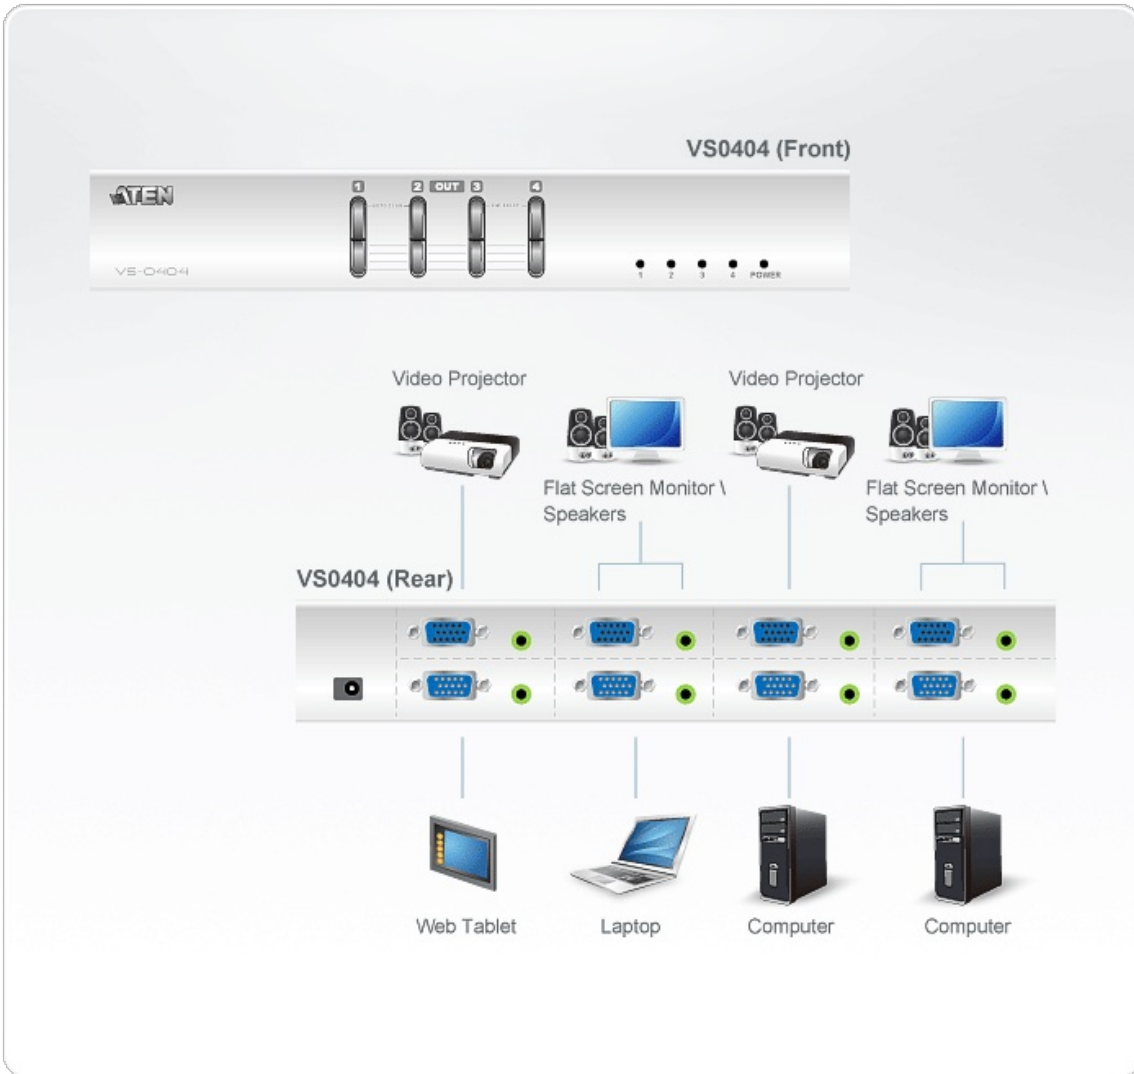

Diagram

ATEN International Co., Ltd.

3F., No.125, Sec. 2, Datong Rd., Sijhih District., New Taipei City 221, Taiwan
Phone: 886-2-8692-6789 Fax: 886-2-8692-6767
www.aten.com E-mail: marketing@aten.com

© Copyright 2015 ATEN® International Co., Ltd.
ATEN and the ATEN logo are trademarks of ATEN International Co., Ltd.
All rights reserved. All other trademarks are the property of their respective owners.